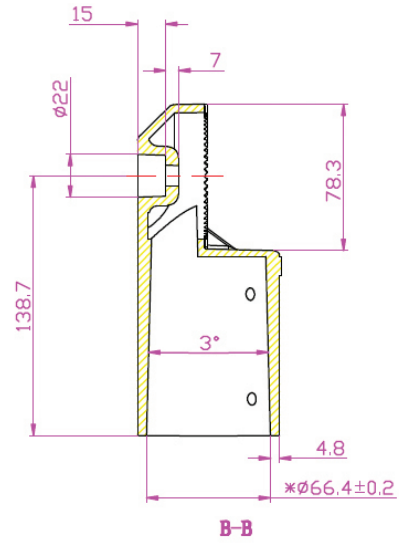

100W - 150W
Concorde series Flood / Area Light