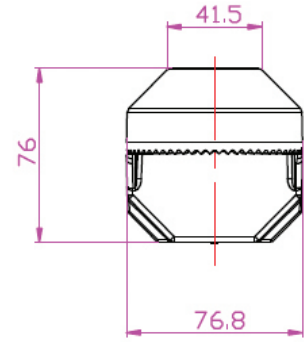

100W - 150W
Concorde series Flood / Area Light