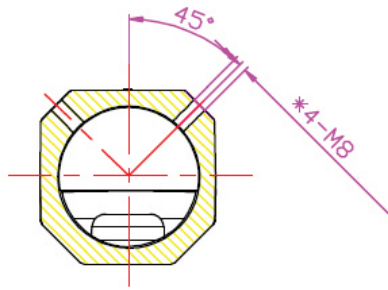

## Concorde series Flood / Area Light

NEW FL04 Series

Field-interchangeable mounts sold separately

FL04-SF

FL04-SF-WH

Can fit up to 2.5 OD poles/tennon

A-A

Accepts up to 2.5" OD  
Min 1 3/4" OD