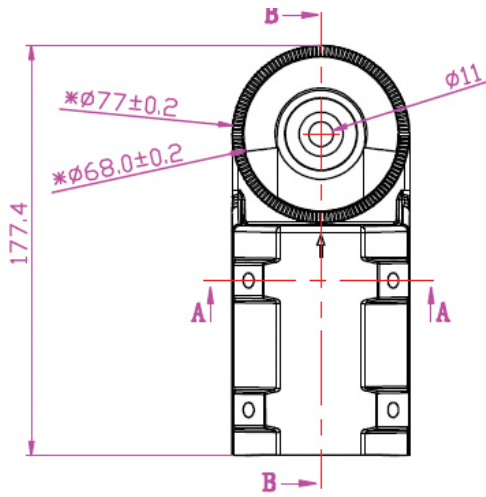

100W - 150W
Concorde series Flood / Area Light