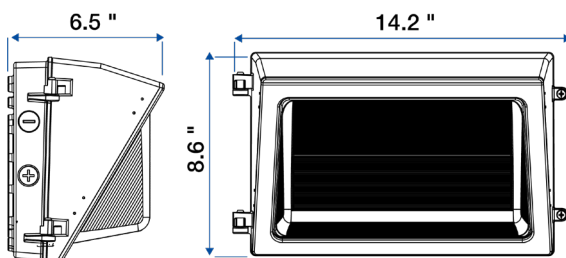

TECHNICAL DATA

LIGHT SPECIFICATIONS

Efficacy	134.8 lm/W
CCT	3000K/4000K/5000K
CRI	80
Distribution	105°
Dimmable	0-10V
L70 Life	50,000 hrs
Warranty	10-year
Factory Settings	80W | 4000K Photocell ON

LUMEN OUTPUT			
	3000K	4000K	5000K
45W	7027 lm	7324 lm	7460 lm
60W	9027 lm	9496 lm	9606 lm
80W	11385 lm	12077 lm	11584 lm

APPROVALS & LISTINGS

cUL	E482965
DLC Premium	S-L71Z8W

DIMENSIONS AND WEIGHTS

Fixture Weight	7.5 lbs
Fixture Dimensions	14.2 x 8.6 x 6.5 in
Carton Qty	1
Carton Weight	9.9 lbs
Carton Dimensions	16.1 x 11.4 x 9.4 in

DIMENSIONAL DRAWINGS (IN)

ELECTRICAL

Wattage	45W/60W/80W
Voltage	120-347V
Current	0.8A
Surge Protection	6kV
Auxiliary Output	12V
Power Factor	0.9
THD	15%
Operating Temp	-40 to 50°C
Operating Temp (with Sensor)	-25 to 50°C

CONSTRUCTION

Housing	Die-Cast Aluminum
Lens	Borosilicate Glass
Finish	Powder Coated
Finish Colour	Bronze
IP Rating	IP65

ACCESSORIES (Sold Separately)

Wire Guard	CWP05-WG
Visor	CWP05-VISOR
Motion Sensor	HB01DMS-C
Motion Sensor Remote	MS04-RC

NOTE: MS04-RC is required for the Motion Sensor to function