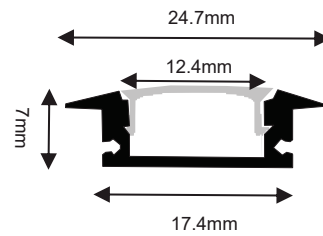

CL-ALU-508

Mini Trim Aluminum Mounting Channel
LED Extruded Aluminum for Cabinet

Item code	Material	Length	Installation	PC Cover	Body color
CL-ALU-508	Aluminum	10ft	Recessed	Diffused	Silver Black

- High quality PC cover
- No yellowish outlook
- End caps are included