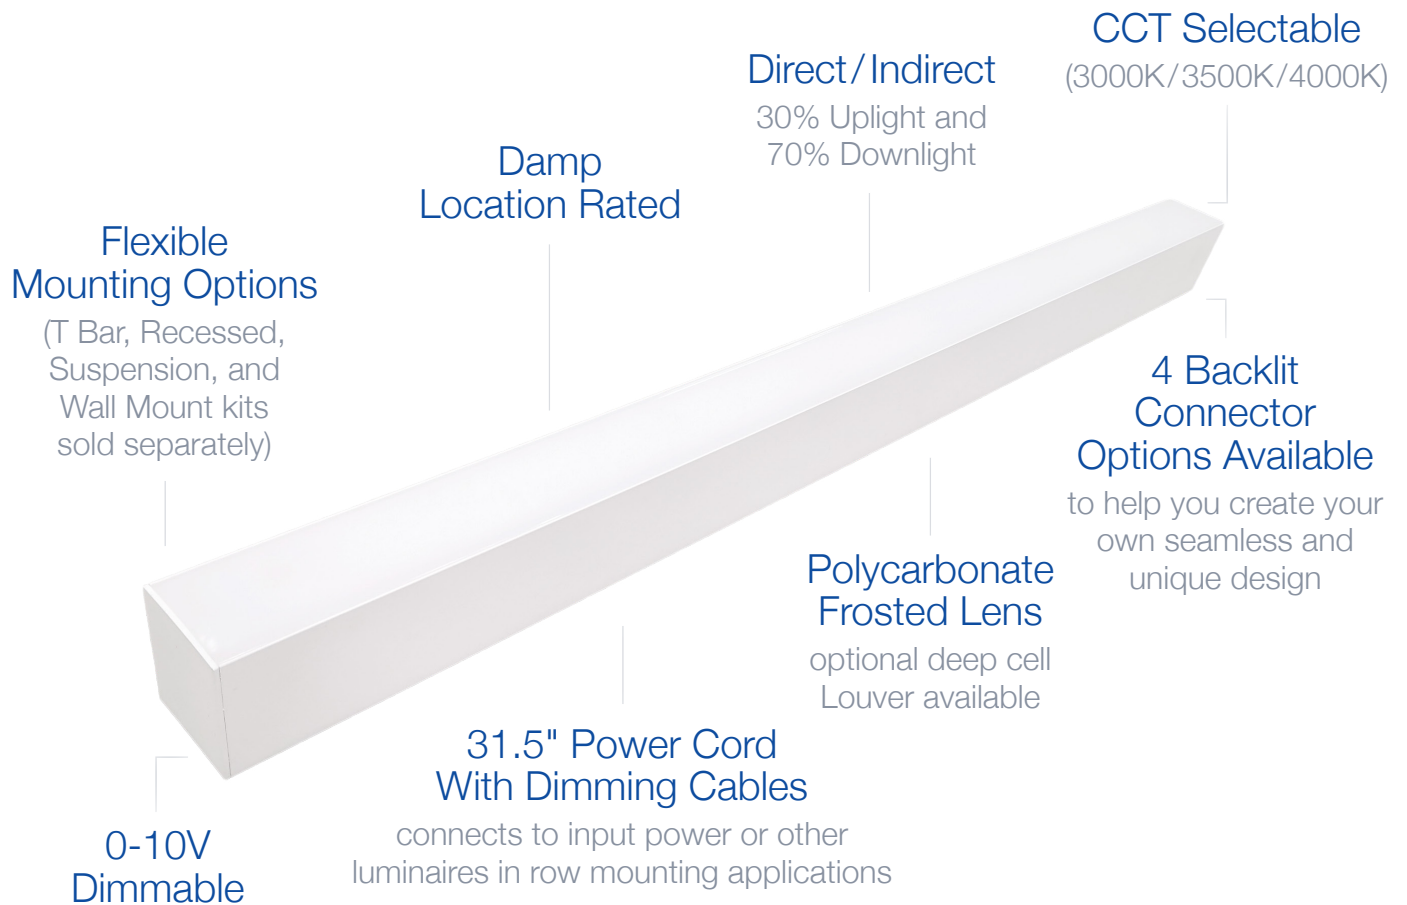

# Architectural Linear Strip

40W | CCT Selectable | 120-347V | 4ft

Elevate your space by creating your own custom lighting design  
Ideal for use in offices, conference rooms, hallways, educational facilities, and more

### LIGHT SPECIFICATIONS

Lumens	4,608 lm
Efficacy	111 lm/W
CCT	Selectable (30K/35K/40K)
CRI	83
Dimmable	0-10V
L70 Life	>50,000 hrs
Warranty	5-year

### CONSTRUCTION

Power Cord	55"
Housing	Aluminum
Finish Colour	White
Lens	Polycarbonate
IP Rating	IP20 (Damp Location)