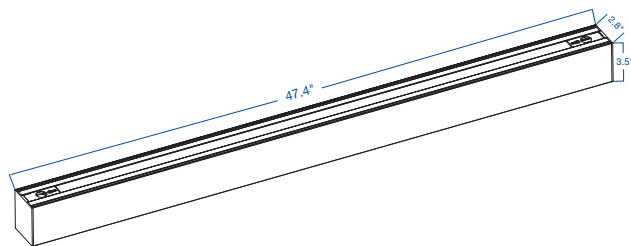

TECHNICAL DATA

LIGHT SPECIFICATIONS

Lumens	4,608 lm
Efficacy	111 lm/W
CCT	Selectable (30K/35K/40K)
CRI	83
Dimmable	0-10V
L70 Life	>50,000 hrs
Warranty	5-year

APPROVALS AND LISTINGS

cUL	E482965

DIMENSIONAL DRAWING

CONNECTORS (Sold Separately)

AL-120-CON	120° Connector
AL-L-CON	90° Connector
AL-T-CON	T Connector
AL-X-CON	X Connector