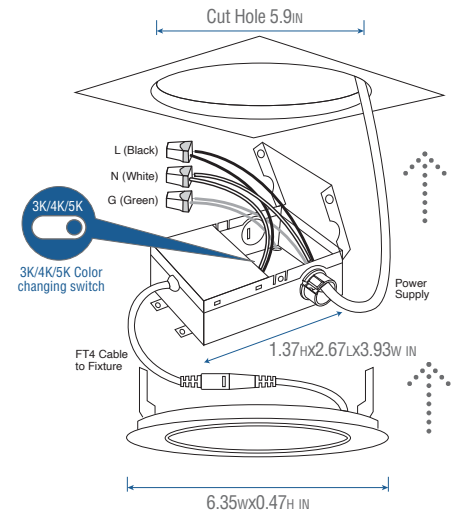

The freedom of Color Changing Temperature (CCT)!

Selectable Color Temperatures of 3000K/4000K/5000K

Product information

FEATURES

- 6" 12W 1000lm
- Selectable color temperatures of 3000K/4000K/5000K
- Fire rated 2H FT4 cable
- Suitable for wet locations
- Energy Star, cETLus listed
- Type IC rated (direct contact with insulation)
- Dimmable
- Less than 0.1% defective rate
- 50,000 hour life
- Acrylic PMMA light guide
- Air-tight aluminum housing
- Quick & easy installation
- No flicker, mercury free, instant on
- 5-year warranty

APPLICATION

- Offices
- Retail
- Museum
- Hospitality
- Commercial
- Lighting showroom

INSTALLATION

- Recessed
- Insulated/drop ceilings
- Fits under studs and in narrow plenums

ADDITIONAL INFO

- White Finish
- Operating Temperature -10°C ~+40°C

DIAGRAM

ORDER CODE	ENERGY STAR LISTING CODE	DESCRIPTION	WATTS	VOLT	LUMENS	CCT(K)	LIFE HRS	BEAM ANGLE	CRI	IP	PF	MOL (IN)	MOUNT SIZE (IN)	CASE QTY.
L3506-5193	ILX-SP-12W-3CCT-WL	SP PRO 6"R 12W 3CCT 1000LM FT4 WET	12	120 V	1000	3000K/4000K/5000K	50,000	110°	82	54	0.94	6.35	5.9	40