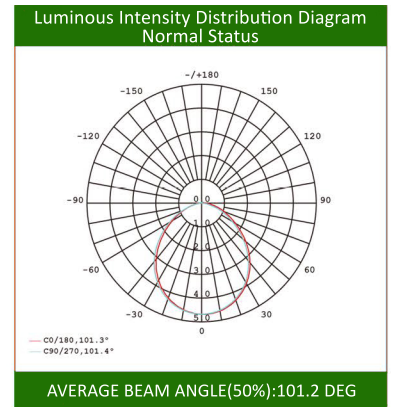

Exit Sign Running Man

The Running Man Exit Sign is suitable for property management and institutional applications. It is designed with durable and light-weight high-impact thermoplastic.

Dimension

Features and Specifications:

Comes with three pictogram legends for direction selection.