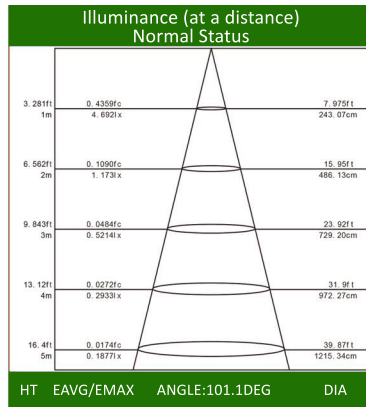

Exit Sign Running Man

The Running Man Exit Sign is suitable for property management and institutional applications. It is designed with durable and light-weight high-impact thermoplastic.

Dimension

Features and Specifications:

- LED Ultra Bright Light Source
- 120V/347V Dual Input
- 1.2W per head
- Nickel Cadmium (NiCad) battery meets UL 90 minute emergency lighting requirement
- Test switch and AC-On indicator included
- Universal Mounting: Ceiling Mount; Wall Mount ; End Mount
- Combo Heads adjustable
- Suitable for Damp Locations
- Canopy Included

Comes with three pictogram legends for direction selection.