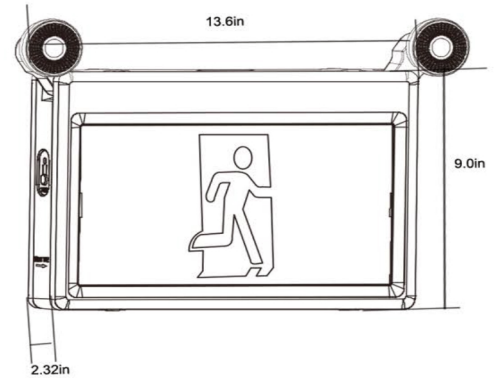

Exit Sign Running Man

The Running Man Exit Sign is suitable for property management and institutional applications. It is designed with durable and light-weight high-impact thermoplastic.

Dimension

Features and Specifications:

- LED Ultra Bright Light Source
- 120V/347V Dual Input
- 1.2W per head
- Nickel Cadmium (NiCad) battery meets UL 90 minute emergency lighting requirement
- Test switch and AC-On indicator included
- Universal Mounting: Ceiling Mount; Wall Mount ; End Mount
- Combo Heads adjustable
- Suitable for Damp Locations
- Canopy Included

Comes with three pictogram legends for direction selection.