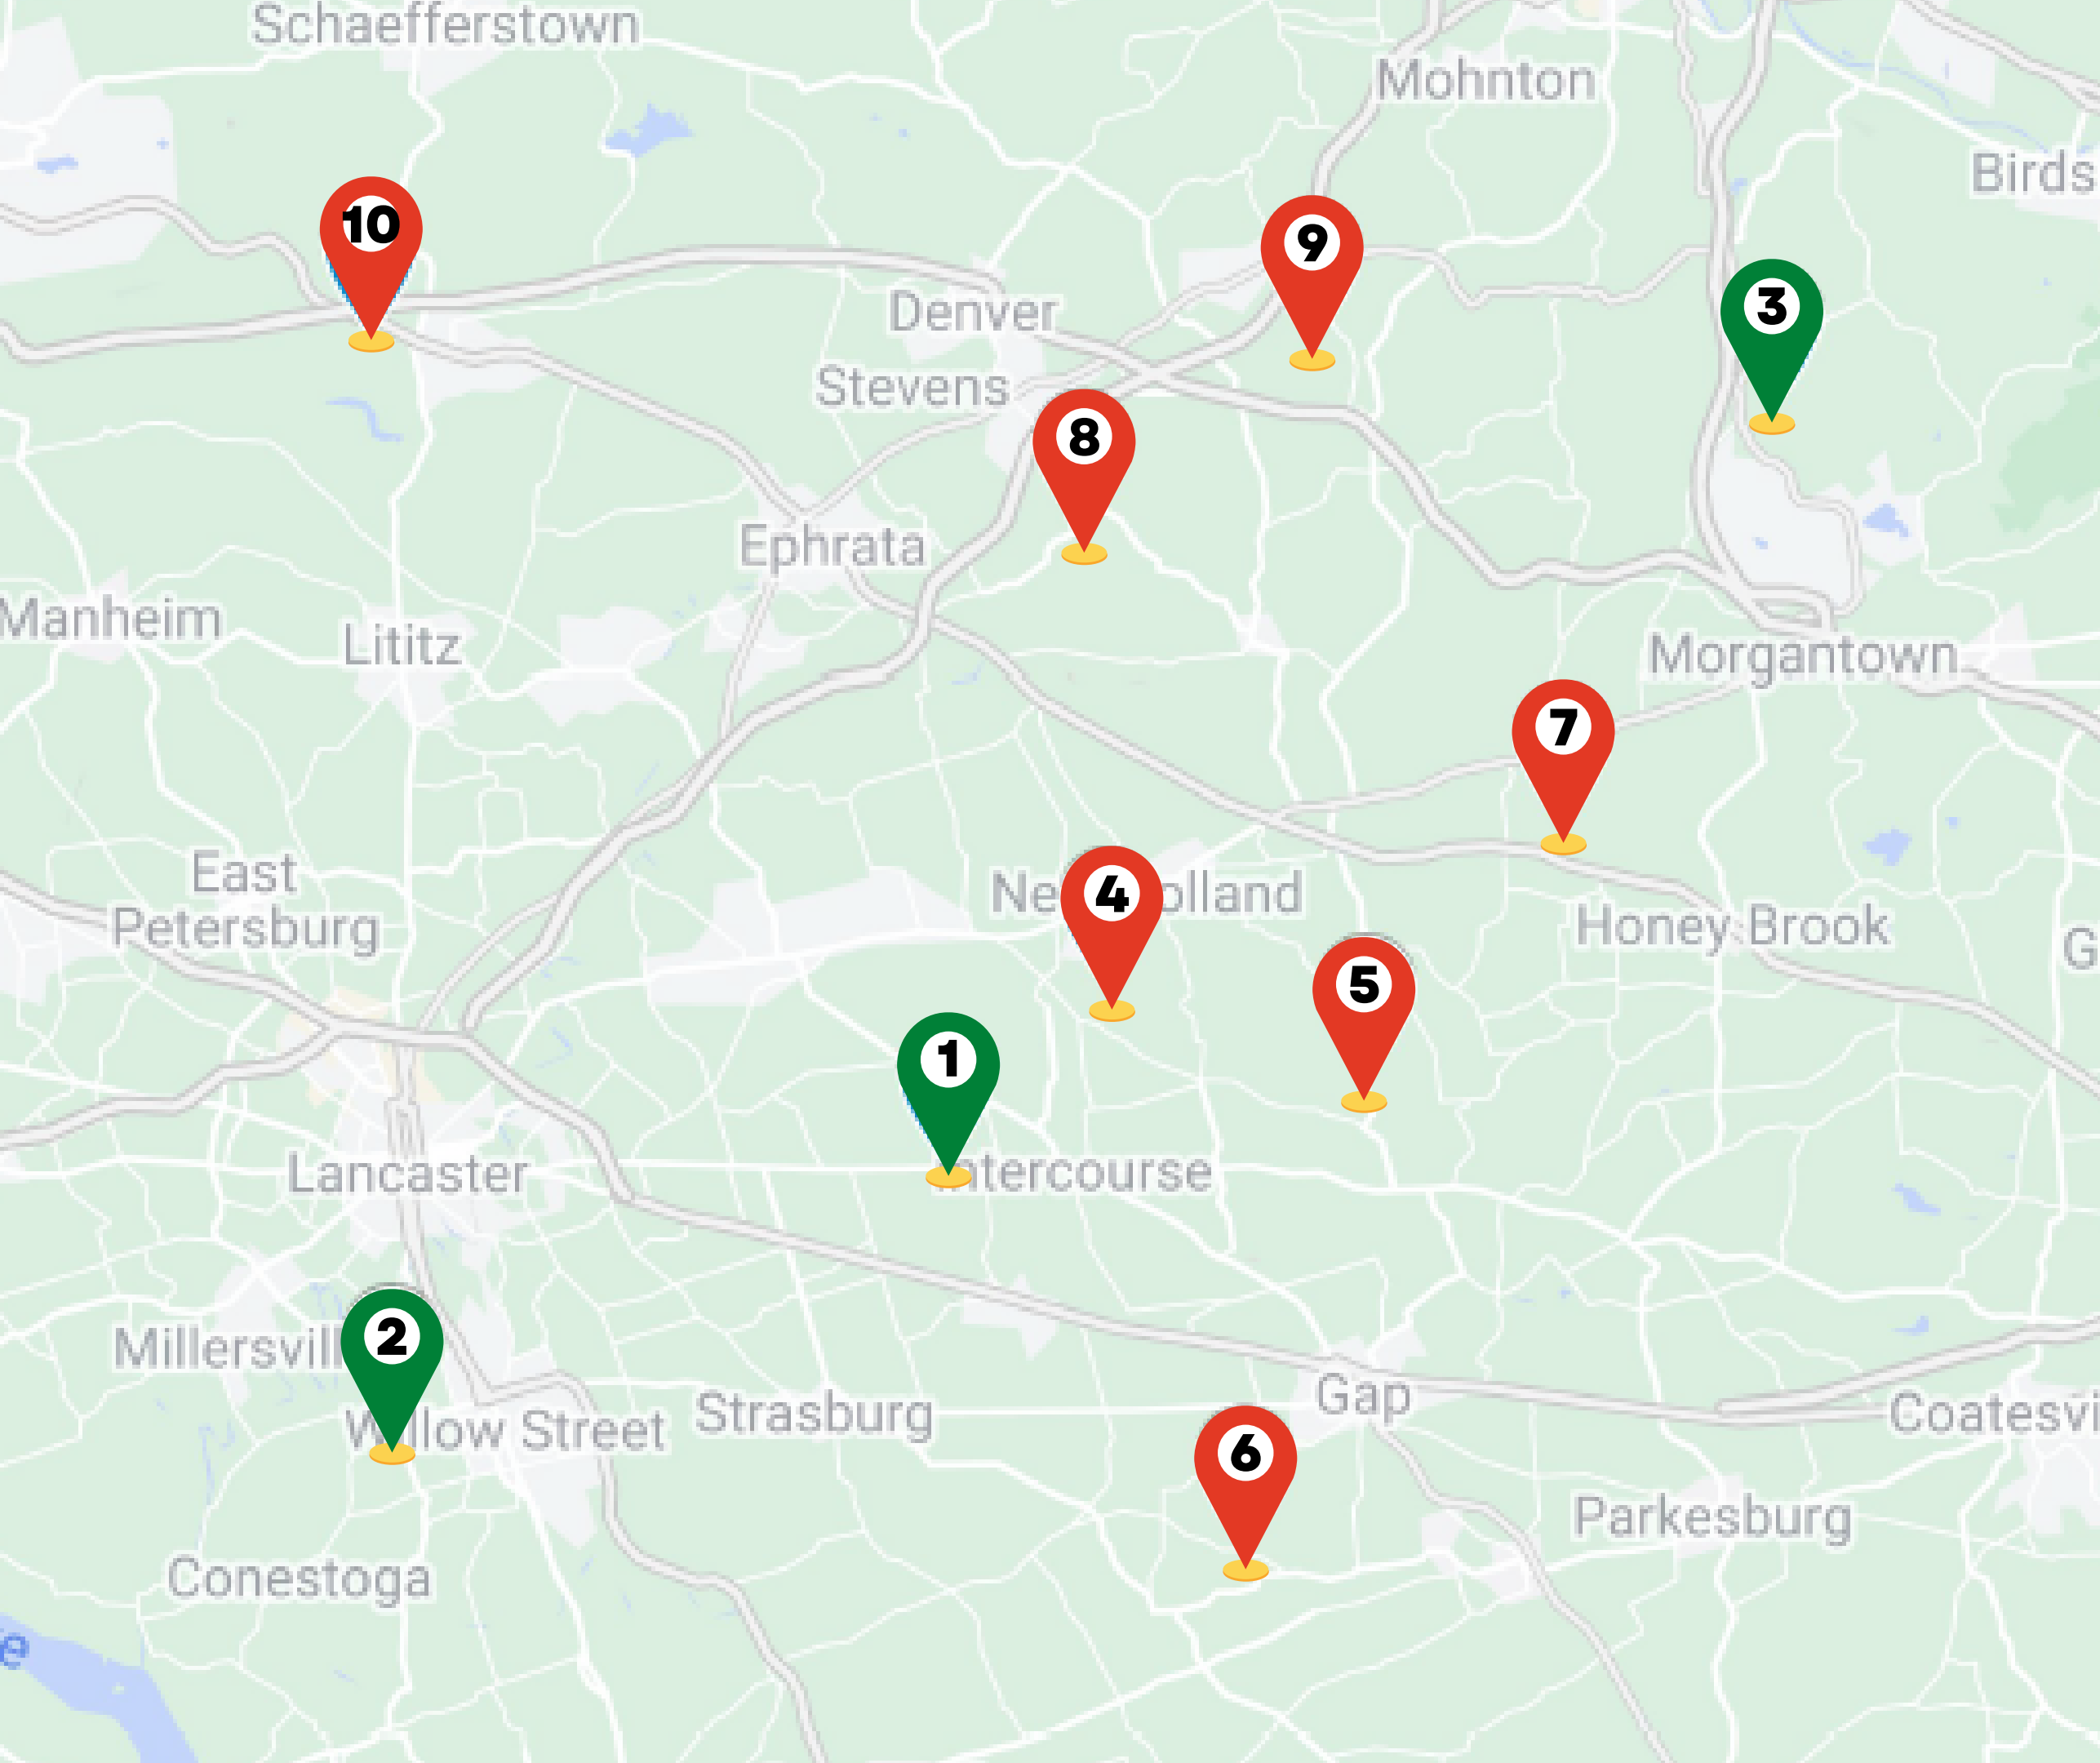

PEACH ORCHARDS

PICK YOUR OWN:

- 1** Kauffman Orchards
- 2** Cherry Hill Orchards
- 3** Weavers Orchard

FRESHLY PICKED:

- 4** Leid's Orchard
- 5** Beiler's Fruit Farm
- 6** A.B. Orchards
- 7** Spring House Peach Farm
- 8** Napierville Orchard
- 9** Brecknock Orchard
- 10** Edgewood Farms Orchard & Farm Market