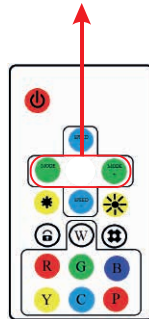

LED MINI DREAM-COLOUR CONTROLLER LED 17-key

Power on/off

Auto play

Turn speed up/down

Adjust brightness

Switch mode

Switch colour

ART. CODE: QW-GS-950

Ax1 	Ix1 
Bx5 	Jx1 
Cx1 	Kx4  M8x25mm
Dx1 	Lx4  M8x20mm
Ex1 	Mx2  M5x8mm
Fx1 	Nx4 
Gx1 	Ox2 
Hx1(L)x1(R)   HL HR	Px1 