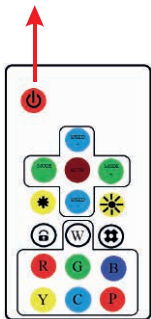

LED MINI DREAM-COLOUR CONTROLLER LED 17-key

Power on/off

Auto play

Turn speed up/down

Adjust brightness

Switch mode

Switch colour

ART. CODE: QW-GS-950

Ax1 	Ix1 
Bx5 	Jx1 
Cx1 	Kx4  M8x25mm
Dx1 	Lx4  M8x20mm
Ex1 	Mx2  M5x8mm
Fx1 	Nx4 
Gx1 	Ox2 
Hx1(L)x1(R)   HL HR	Px1 