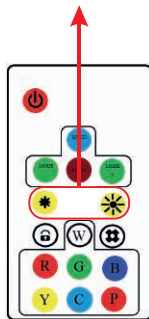

LED MINI DREAM-COLOUR CONTROLLER LED 17-key

Power on/off

Auto play

Turn speed up/down

Adjust brightness

Switch mode

Switch colour

ART. CODE: QW-GS-950

Ax1 	Ix1 
Bx5 	Jx1 
Cx1 	Kx4  M8x25mm
Dx1 	Lx4  M8x20mm
Ex1 	Mx2  M5x8mm
Fx1 	Nx4 
Gx1 	Ox2 
Hx1(L)x1(R)   HL HR	Px1 