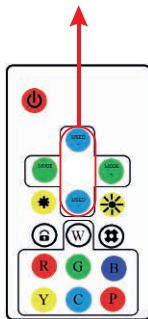

LED MINI DREAM-COLOUR CONTROLLER LED 17-key

Power on/off

Auto play

Turn speed up/down

Adjust brightness

Switch mode

Switch colour

ART. CODE: QW-GS-950

Ax1 	Ix1 
Bx5 	Jx1 
Cx1 	Kx4  M8x25mm
Dx1 	Lx4  M8x20mm
Ex1 	Mx2  M5x8mm
Fx1 	Nx4 
Gx1 	Ox2 
Hx1(L)x1(R)   HL HR	Px1 