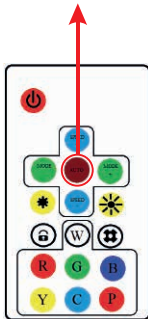

LED MINI DREAM-COLOUR CONTROLLER LED 17-key

Power on/off

Auto play

Turn speed up/down

Adjust brightness

Switch mode

Switch colour

ART. CODE: QW-GS-950

Ax1 	Ix1 
Bx5 	Jx1 
Cx1 	Kx4  M8x25mm
Dx1 	Lx4  M8x20mm
Ex1 	Mx2  M5x8mm
Fx1 	Nx4 
Gx1 	Ox2 
Hx1(L)x1(R)   HL HR	Px1 