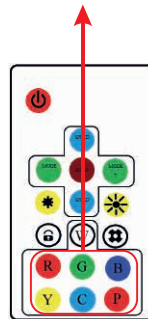

LED MINI DREAM-COLOUR CONTROLLER LED 17-key

Power on/off

Auto play

Turn speed up/down

Adjust brightness

Switch mode

Switch colour

ART. CODE: QW-GS-950

Ax1 	Ix1 
Bx5 	Jx1 
Cx1 	Kx4  M8x25mm
Dx1 	Lx4  M8x20mm
Ex1 	Mx2  M5x8mm
Fx1 	Nx4 
Gx1 	Ox2 
Hx1(L)x1(R)   HL HR	Px1 