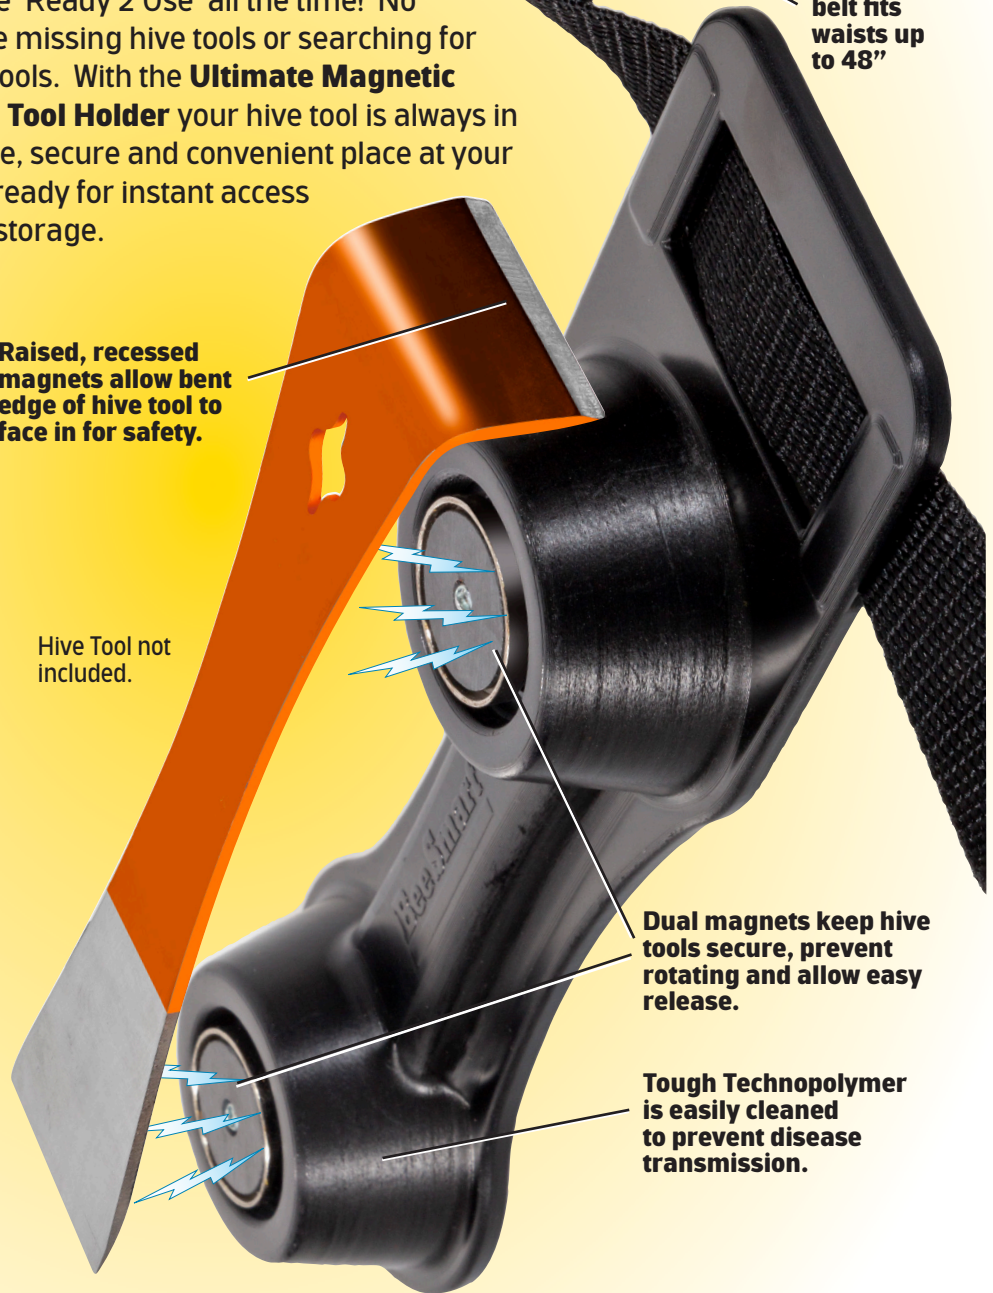

## Simply Better

BEEKEEPING PRODUCTS

Discover the easiest, fastest, safest and most convenient way to access your hive tool: have your hive tool at the 'Ready 2 Use' all the time! No more missing hive tools or searching for lost tools. With the **Ultimate Magnetic Hive Tool Holder** your hive tool is always in a safe, secure and convenient place at your hip, ready for instant access and storage.

Adjustable belt fits waists up to 48"

Raised, recessed magnets allow bent edge of hive tool to face in for safety.

Hive Tool not included.

Dual magnets keep hive tools secure, prevent rotating and allow easy release.