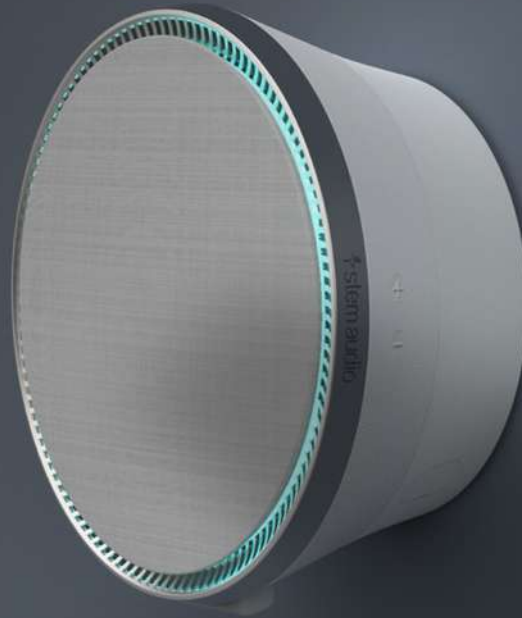

SHURE  
STEM  
ECOSYSTEM

STEM WALL

STEM TABLE

STEM CEILING

STEM SPEAKER

STEM HUB

STEM CONTROL

STEM SPEAKER

# EXPAND SOUND ANYWHERE IN THE ROOM

**Networked Loudspeaker** — With its powerful driver and built-in technology, Stem Speaker delivers an exceptional sound experience in any meeting room while allowing you to choose the mounting option that best fits your room.

### **+** SET IT UP YOUR WAY

A choice of ceiling, wall, or table mounting options gives you ultimate flexibility and the freedom to highlight your tech or keep it incognito in any environment.

#### **DIMENSIONS**

Diameter: 7.75 in. (19.7 cm)  
Height: 3 in. (7.6 cm)