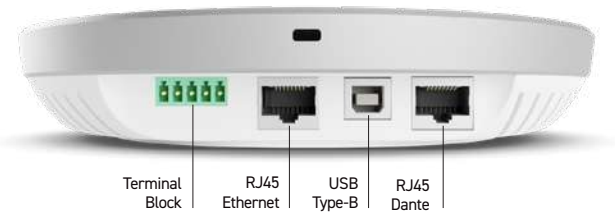

STEM HUB
Connections