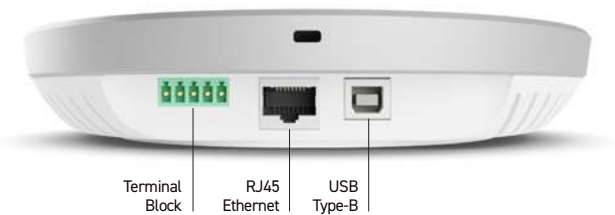

STEM HUB EXPRESS
Connections