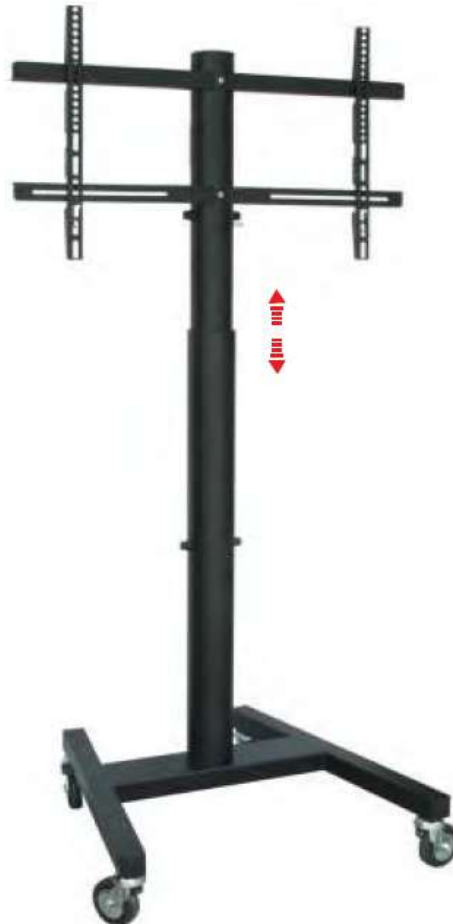

# PROFESSIONAL SPRING

**L&C**  
ITALIAN DESIGN

A		1x
B		1x
C	M8 x 20	4x
D		2x
E		4x
F	M5 x 10	4x
G		2x
H	M4 x 20	4x
I	M6 x 20	4x
L	M8 x 20	4x
M		1x
N	M6 x 45	2x
O		4x
P		1x
Q	M8	4x
R	M6	1x
V		4x

40 Kg  
88 lbs

da 32" a 55" - da 81 cm a 140 cm  
from 32" to 55" - from 81 cm to 140 cm

regolazione verticale 300 mm  
vertical adjustments up to 300 mm

4 ruote di movimentazione  
with the 4 wheels the Stand can also easily be moved