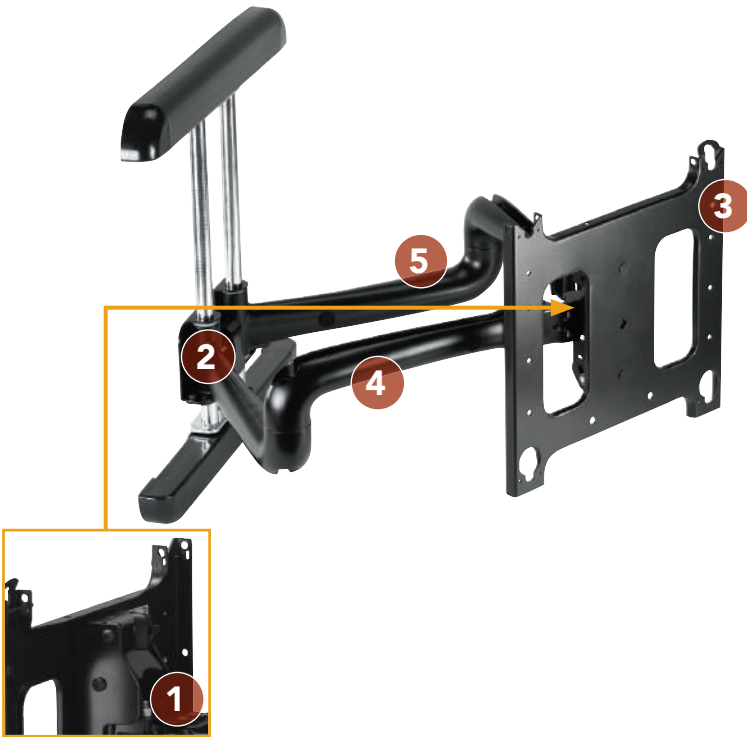

# SWING ARM MOUNTS PDR™ 42 - 71" WALL MOUNT

## FEATURES

- 1 CENTRIS® FINGERTIP TILT**  
Select the perfect tension for your screen's center of gravity to achieve smooth fingertip tilt. Screen angle stays set until you decide to readjust.
- 2 POST-INSTALLATION HEIGHT ADJUSTMENT**  
Adjust height up to 1" (25 mm) after mount is installed for ultimate flexibility.
- 3 Q-LATCH® MOUNTING SYSTEM**  
Flat panel secures to mount with a latching flag. Easy to connect/disconnect – no tools needed!
- 4 EXTENDS UP TO 37"**  
Extends up to 37" (940 mm) for viewing from any angle!
- 5 CABLETRAC™ SYSTEM**  
Channeled cable management provides quick and easy routing of cables.

### ORDERING OPTIONS

Available in custom and universal.

- PDRU = Universal 42 - 71"
- PDRXXXX = Custom (see MountFinder at [www.chiefmfg.com](http://www.chiefmfg.com))

## SPECIFICATIONS

Extension	37" (940 mm)
Tilt/Roll	-15°, +5°/ ±2.5°
Height Adjustment	1" (25.4 mm)
Dimensions* (HxWxD)	22.04" x 39.5" x 3.4" (56 x 100.3 x 8.6 cm)
Color	Black, Silver
Weight Capacity	200 lbs (90.7 kg)