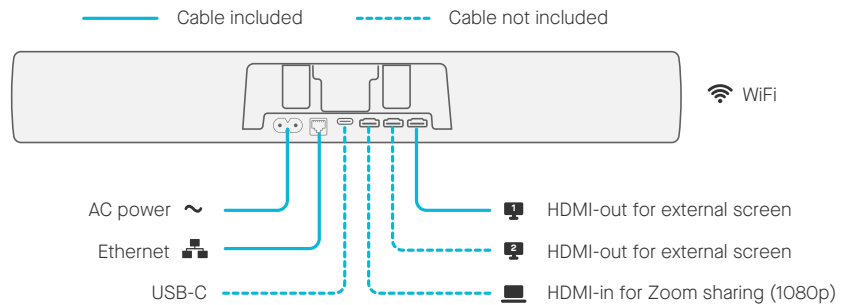

## Security

Secure boot  
Communications are established with 256-bit TLS encryption  
Shared content is encrypted with AES-256 encryption  
The Zoom Rooms app is secured with App Lock Code  
As a native Zoom device Neat Bar supports all Zoom signaling and media encryption protocols.  
Read more about Zoom security: <https://zoom.us/docs/doc/Zoom-Security-White-Paper.pdf>

## Networking & ports

WiFi (\* available in beta)  
AC Power (internal power supply)  
Ethernet  
USB-C for touch input (\* available in beta)  
2x HDMI out for external screens  
HDMI-in for Zoom sharing (1080p)

## What's in the box

Neat Bar  
HDMI cable (6.5 feet / 2 meters)  
Ethernet cable (9.8 feet / 3 meters)  
Power cord (9.8 feet / 3 meters)  
Mount adapter, wall mount, screen mount and table stand  
4x M6 (1.18 inches / 30mm) screw for VESA mount  
4x M8 (1.18 inches / 30mm) screw for VESA mount for two-screen setup  
2x spacer to secure parallel TV mount