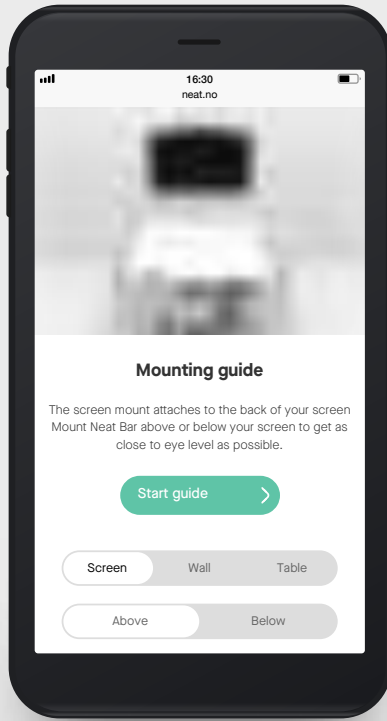

## Size & weight

- Width: 7.8 inches (198 mm)
- Height: 1.7 inches (42 mm)
- Depth: 5 inches (127 mm)
- Weight: 1.15 pounds (520 g)

## What's in the box

- Neat Pad
- 2x Ethernet cable (9.8 feet / 3 meters + 16.4 feet / 5 meters)
- PoE power adapter
- Mount adapter, side mount and wall mount
- 4x M4 (0.39 inches / 10 mm) screw for the wall mount
- 3x M4 (0.26 inches / 6.7 mm) screw for the side mount

Scan the QR code

Choose your mount

Follow the instructions

Single

Dual

Screen

Wall

Table