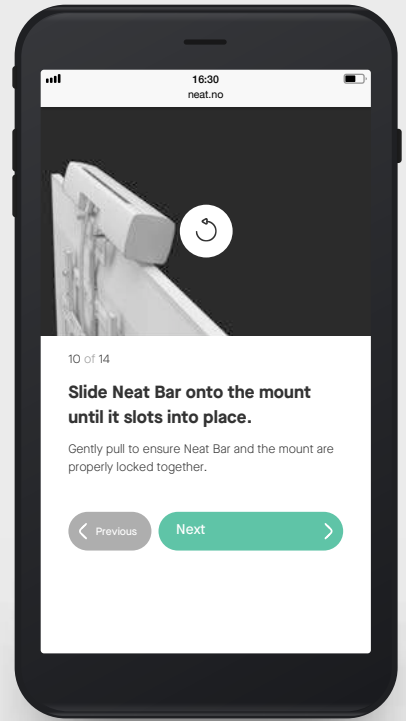

All you need is in the box, including mounts, cables and clear instructions. So it's easy for anyone to install and set-up, above or below one or two screens.

Our dedicated Neat Pad Controller comes included with Neat Bar, but you can choose to add an additional Neat Pad to be used as a scheduling display outside your meeting room.

## Size & weight

- Width: 7.8 inches (198 mm)
- Height: 1.7 inches (42 mm)
- Depth: 5 inches (127 mm)
- Weight: 1.15 pounds (520 g)

## What's in the box

- Neat Pad
- 2x Ethernet cable (9.8 feet / 3 meters + 16.4 feet / 5 meters)
- PoE power adapter
- Mount adapter, side mount and wall mount
- 4x M4 (0.39 inches / 10 mm) screw for the wall mount
- 3x M4 (0.26 inches / 6.7 mm) screw for the side mount

Scan the QR code

Choose your mount

Follow the instructions

Single

Dual

Screen

Wall

Table