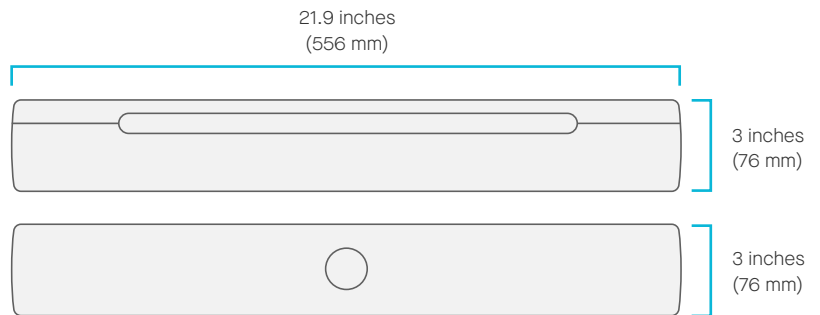

## Video

4x digital zoom  
4056\*3040 (12 MP) capture resolution  
120 degrees horizontal field of view  
Automatic people framing (\*available in beta)  
Hardware accelerated video encode and decode  
Distortion correction  
Noise reduction  
Chromatic aberration correction  
Automatic white balance and color correction  
People video resolution: Up to 1080p / 30  
Content video resolution: 720p / 60, 1080p / 30

## Size & weight

Width: 21.9 inches (556 mm)  
Height: 3 inches (76 mm)  
Depth: 3 inches (76 mm)  
Weight: 3.75 pounds (1.7 kg)

## What's in the box

Neat Bar  
HDMI cable (6.5 feet / 2 meters)  
Ethernet cable (9.8 feet / 3 meters)  
Power cord (9.8 feet / 3 meters)  
Mount adapter, wall mount, screen mount and table stand  
4x M6 (1.18 inches / 30mm) screw for VESA mount  
4x M8 (1.18 inches / 30mm) screw for VESA mount for two-screen setup  
2x spacer to secure parallel TV mount

## Size & weight

- Width: 7.8 inches (198 mm)
- Height: 1.7 inches (42 mm)
- Depth: 5 inches (127 mm)
- Weight: 1.15 pounds (520 g)