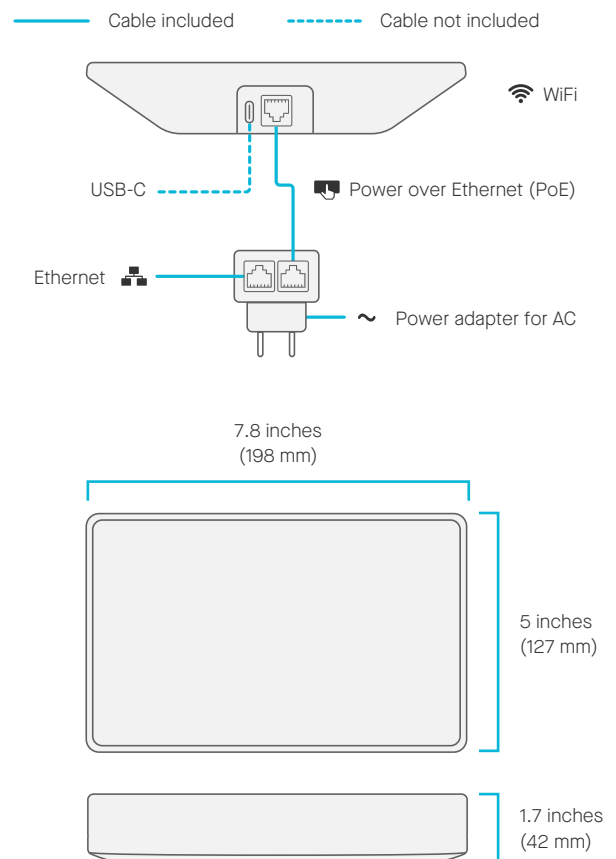

## Size & weight

Width: 21.9 inches (556 mm)  
Height: 3 inches (76 mm)  
Depth: 3 inches (76 mm)  
Weight: 3.75 pounds (1.7 kg)

## Networking & ports

- WiFi
- USB-C (reserved for future use)
- Ethernet (supports PoE)
- Power adapter for AC (optional)

## Size & weight

- Width: 7.8 inches (198 mm)
- Height: 1.7 inches (42 mm)
- Depth: 5 inches (127 mm)
- Weight: 1.15 pounds (520 g)

## What's in the box

- Neat Pad
- 2x Ethernet cable (9.8 feet / 3 meters + 16.4 feet / 5 meters)
- PoE power adapter
- Mount adapter, side mount and wall mount
- 4x M4 (0.39 inches / 10 mm) screw for the wall mount
- 3x M4 (0.26 inches / 6.7 mm) screw for the side mount