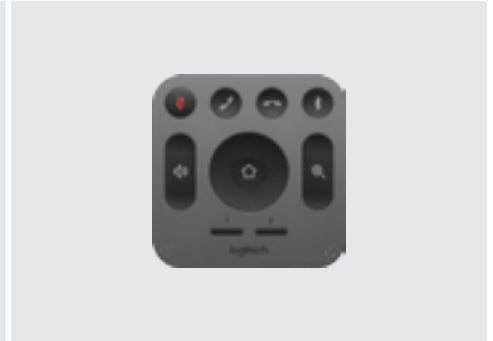

logitech®

SUPER-WIDE FIELD OF VIEW FOR SMALL SPACES.

Logitech MeetUp

Logitech® MeetUp is a premier ConferenceCam designed for small conference rooms and huddle rooms. With a room capturing, super-wide 120° field of view, MeetUp makes every seat at the table clearly visible. Motorized pan/tilt widens FOV even further: up to 170°. A low-distortion Logitech-engineered lens, Ultra HD 4K optics, and three camera presets deliver remarkable video quality and further enhance face-to-face collaboration.

audio provides an intuitive and coherent listening experience.

With a compact all-in-one design that minimizes cable clutter, MeetUp is USB plug-and-play and simply works right out of the box with any video conferencing software application and cloud service—including the ones you already use.

BlueJeans

lifesize

zoom

broadsoft

Logitech MeetUp

FEATURES & BENEFITS

Super-wide 120° field of view

Widest field of view of any Logitech video conferencing solution allows everyone in the room to be seen, even those close to the camera or seated at the edges of the room.

Ultra HD 4K image sensor

Supports multiple resolutions, including 4K (Ultra HD)¹ 1080p (Full HD) and 720p (HD) to best support the quality offered by your application and monitor.

3-microphones and custom-tuned speaker