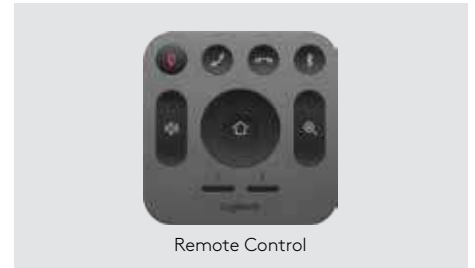

BlueJeans

lifesize.

zoom

broadsoft

Compatible with Cisco

Logitech MeetUp

FEATURES & BENEFITS

Super-wide 120° field of view