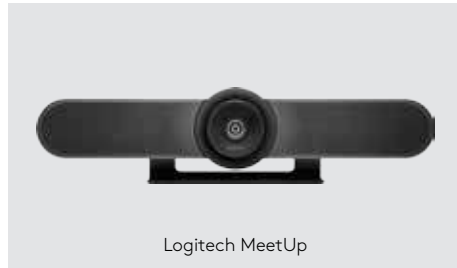

logitech

SUPER-WIDE FIELD OF VIEW FOR SMALL SPACES.

Logitech MeetUp

Logitech® MeetUp is a premier ConferenceCam designed for small conference rooms and huddle rooms. With a room capturing, super-wide 120° field of view, MeetUp makes every seat at the table clearly visible. A low-distortion Logitech-engineered lens, Ultra HD 4K optics, and three camera presets deliver

remarkable video quality and further enhance face-to-face collaboration. MeetUp's integrated audio is optimized for huddle room acoustics and delivers an exceptional sound experience. Three horizontally-aimed beamforming mics and a custom-tuned speaker help ensure your meetings sound as great as they look.

With a compact all-in-one design that minimizes cable clutter, MeetUp is USB plug-and-play and simply works right out of the box with any video conferencing software application and cloud service—including the ones you already use.

BlueJeans

lifesize.

zoom

broadsoft

Compatible with Cisco

Logitech MeetUp

FEATURES & BENEFITS

Super-wide 120° field of view