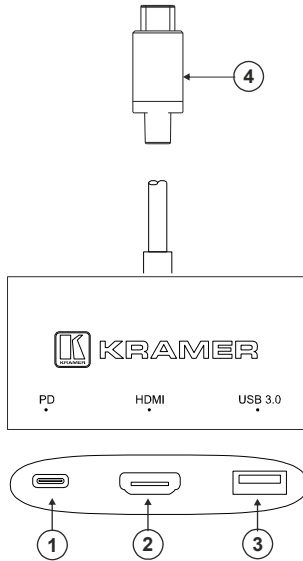

## Installation Instructions

**MODEL:**

**KDock-1**

**USB-C Hub Multiport Adapter**

P/N:

2900-301518QS

Rev: 4

**SAFETY WARNING**

# KDock-1 USB-C Hub Multiport Adapter

## Get to Know Your KDock-1

#	Feature	Function
1	USB-C Female	Power pass through 60W (5V/1A-20V/3A). Insert a device with a type C (male) plug into the type C port (to recharge it).
2	4K HDMI Connector	Connect to an HDMI acceptor.
3	1 USB-A 3.0/2.0 Connector	Connect with U disk, mouse, keyboard, or SSD. Speed: 5.0Gbps (640MB/s).
4	USB-C Male	Connect to host (PC, phone, or tablet).

## Technical Specifications

Inputs	1 USB	On a male USB-C connector.
Outputs	1 HDMI	On a female HDMI connector. 3840x2160P@30Hz.
Ports	2 USB	1 female USB-A 3.0 connector for USB link extension. <ul style="list-style-type: none"> <li>• Backward compatible with USB 2.0 data transmission up to 480Mbps(60MB/s).</li> <li>• When connected with powered device, the limited current is 1.9A from the USB 3.0 port.</li> <li>• When unconnected with powered device, the limited current is 1A from the USB 3.0 port.</li> <li>• Charging: BC1.2 (5V 1.5A).</li> <li>• Speed: 5.0Gbps (640MB/s).</li> </ul>
		1 female USB-C connector for charging.
Video	Max Bandwidth	10.2Gbps (3.4Gbps per graphic channel).
	Max Resolution	3840x2160P@30Hz resolution.
	Compliance	HDMI and HDCP 1.4.
Power	Consumption	60W.
Environmental Conditions	Operating Temperature	0° to +70°C (32° to 158°F).
	Storage Temperature	-10° to +55°C (14° to 131°F).
	Humidity	5% to 90%, RHL non-condensing.
Regulatory Compliance	Safety	CE.
	Environmental	RoHs, FCC.
Enclosure	Type	Aluminum with built-in 16cm/6.3" flexible USB-C cable.
General	Net Dimensions	7.5cm x 3.8cm x 1.5cm (3.0" x 1.5" x 0.6").
	Net Weight	40g (0.09lbs) approx.