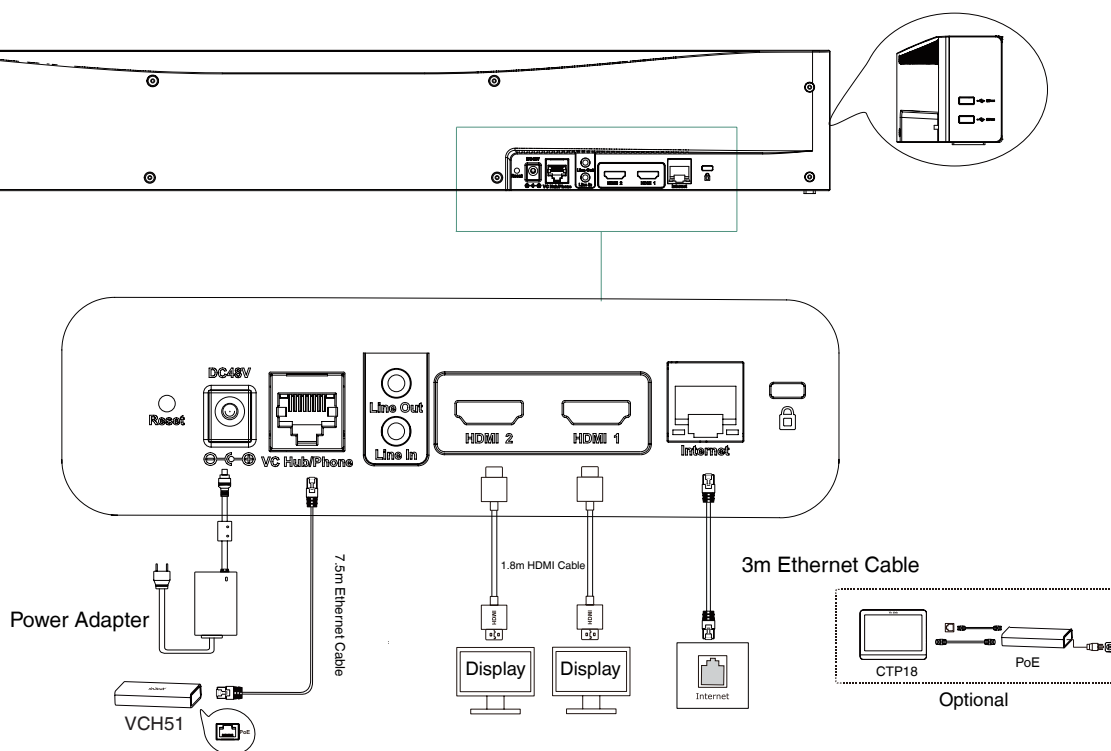

### Connections

- 2 x HDMI output (CEC supported)
- HDMI input (through the VCH51 Sharing Kit)
- 1 x Line-in (3.5mm)
- 1 x Line-out (3.5mm)
- 2 x USB 2.0
- 1 x 10/100M/1000M Ethernet port

- 1 x Yealink extension port (RJ-45)
- 1 x Power port
- 1 x Security lock slot
- 1 x Reset slot

### MeetingBar A30 Package

- Package contents:
  - MeetingBar A30 endpoint
  - 3m Ethernet cable
  - 2 x 1.8m HDMI cable
  - Mounting Bracket and Accessories
  - Power adapter
  - Quick Start Guide
  - Controller (optional):
    - CTP18 Touch Panel
    - VCR20 Remote Control
  - Content sharing(optional):
    - VCH51 Sharing Kit (HDMI/USB-C)<sup>②</sup>
    - WPP20 Wireless Presentation Pod<sup>③</sup>

## Endpoint Connections