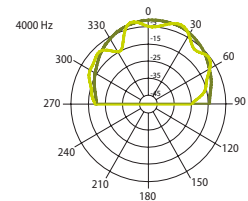

HORIZONTAL / VERTICAL POLAR DIAGRAMS

FREQUENCY RESPONSE

IMPEDANCE

Technical Specifications	VIVA 8
Rated power	60 W (8 Ω)
Transformer power taps	50 W - 25 W - 12,5 W - 6 W - 3 W - 8 Ω
Sensitivity	87 dB (1 W/1 m)
Maximum SPL	108 dB (Pmax/1m) at 917 Hz
Frequency response	60 Hz – 20 kHz
Dispersion at 1000 Hz	120° (H), 120° (V)
Driver dimensions	8" (203mm) woofer, 1" (25,4) tweeter
Dimensions	340 mm x 220 mm x 216 mm
Weight	5,28 kg
Material	Body - plastic, grill - aluminum, U-bracket - steel
Colour	White (RAL 9016), black (RAL 9017)