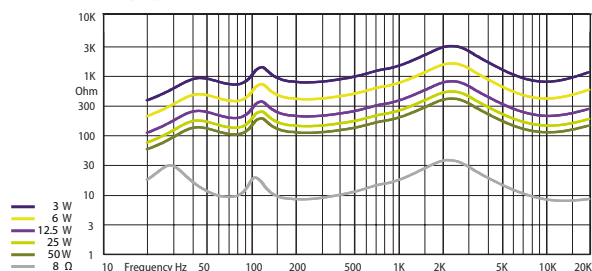

HORIZONTAL / VERTICAL POLAR DIAGRAMS

FREQUENCY RESPONSE

IMPEDANCE

Technical Specifications	VIVA 8
Rated power	60 W (8 Ω)
Transformer power taps	50 W - 25 W - 12,5 W - 6 W - 3 W - 8 Ω
Sensitivity	87 dB (1 W/1 m)
Maximum SPL	108 dB (Pmax/1m) at 917 Hz
Frequency response	60 Hz – 20 kHz
Dispersion at 1000 Hz	120° (H), 120° (V)
Driver dimensions	8" (203mm) woofer, 1" (25,4) tweeter
Dimensions	340 mm x 220 mm x 216 mm
Weight	5,28 kg
Material	Body - plastic, grill - aluminum, U-bracket - steel
Colour	White (RAL 9016), black (RAL 9017)