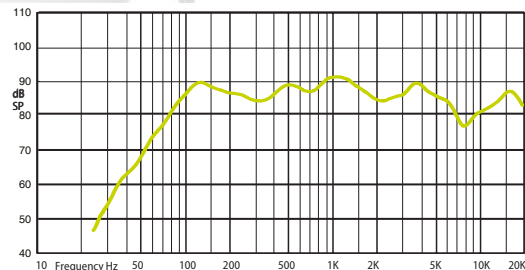

HORIZONTAL / VERTICAL POLAR DIAGRAMS

FREQUENCY RESPONSE

IMPEDANCE

Technical Specifications	VIVA 8
Rated power	60 W (8 Ω)
Transformer power taps	50 W - 25 W - 12,5 W - 6 W - 3 W - 8 Ω
Sensitivity	87 dB (1 W/1 m)
Maximum SPL	108 dB (Pmax/1m) at 917 Hz
Frequency response	60 Hz – 20 kHz
Dispersion at 1000 Hz	120° (H), 120° (V)
Driver dimensions	8" (203mm) woofer, 1" (25,4) tweeter
Dimensions	340 mm x 220 mm x 216 mm
Weight	5,28 kg
Material	Body - plastic, grill - aluminum, U-bracket - steel
Colour	White (RAL 9016), black (RAL 9017)