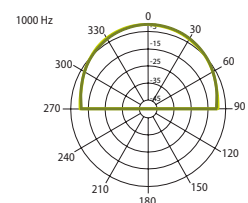

HORIZONTAL / VERTICAL POLAR DIAGRAMS

FREQUENCY RESPONSE

IMPEDANCE

Technical Specifications	VIVA 8
Rated power	60 W (8 Ω)
Transformer power taps	50 W - 25 W - 12,5 W - 6 W - 3 W - 8 Ω
Sensitivity	87 dB (1 W/1 m)
Maximum SPL	108 dB (Pmax/1m) at 917 Hz
Frequency response	60 Hz – 20 kHz
Dispersion at 1000 Hz	120° (H), 120° (V)
Driver dimensions	8" (203mm) woofer, 1" (25,4) tweeter
Dimensions	340 mm x 220 mm x 216 mm
Weight	5,28 kg
Material	Body - plastic, grill - aluminum, U-bracket - steel
Colour	White (RAL 9016), black (RAL 9017)