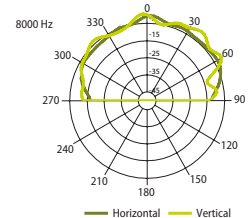

HORIZONTAL / VERTICAL POLAR DIAGRAMS

FREQUENCY RESPONSE

IMPEDANCE

Technical Specifications	VIVA 8
Rated power	60 W (8 Ω)
Transformer power taps	50 W - 25 W - 12,5 W - 6 W - 3 W - 8 Ω
Sensitivity	87 dB (1 W/1 m)
Maximum SPL	108 dB (Pmax/1m) at 917 Hz
Frequency response	60 Hz – 20 kHz
Dispersion at 1000 Hz	120° (H), 120° (V)
Driver dimensions	8" (203mm) woofer, 1" (25,4) tweeter
Dimensions	340 mm x 220 mm x 216 mm
Weight	5,28 kg
Material	Body - plastic, grill - aluminum, U-bracket - steel
Colour	White (RAL 9016), black (RAL 9017)