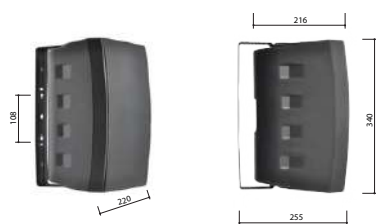

CABINET LOUDSPEAKERS

VIVA Wall Mount Plastic Loudspeakers

Latest design powerful speakers for background music.

VIVA 8

Designed for background music and paging, having a very strong, clear and powerful sound. Special mounting bracket and rotating logo allows this speaker to be mounted vertically or horizontally. 8" woofer and 1" tweeter mounted in a robust ABS plastic enclosure with aluminium grill. Suitable for outdoor use.

HORIZONTAL / VERTICAL POLAR DIAGRAMS

FREQUENCY RESPONSE

IMPEDANCE

Technical Specifications	VIVA 8
Rated power	60 W (8 Ω)
Transformer power taps	50 W - 25 W - 12,5 W - 6 W - 3 W - 8 Ω
Sensitivity	87 dB (1 W/1 m)
Maximum SPL	108 dB (Pmax/1m) at 917 Hz
Frequency response	60 Hz – 20 kHz
Dispersion at 1000 Hz	120° (H), 120° (V)
Driver dimensions	8" (203mm) woofer, 1" (25,4) tweeter
Dimensions	340 mm x 220 mm x 216 mm
Weight	5,28 kg
Material	Body - plastic, grill - aluminum, U-bracket - steel
Colour	White (RAL 9016), black (RAL 9017)