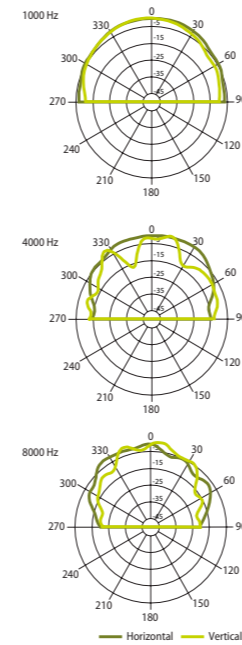

CABINET LOUDSPEAKERS

VIVA Wall Mount Plastic Loudspeakers

Latest design powerful speakers for background music.

VIVA 5

Elegant contemporary design, smooth cabinet surface with body coloured steel grill. Classic shape with an advanced twist that lends this loudspeaker to adapt easily in a wide variety of contemporary interiors and become an integral part of the architecture. The newly designed semi-circular mounting bracket enables a wide array of mounting possibilities. It not only looks good, but also makes it easy to adjust the mounting angle within a 15 degree radius. The ultra thin and flat power selector looks very elegant, and the use of the integrated Phoenix connectors highlights the advanced design of the loudspeaker. The AMC logo rotates, available in white and black.

HORIZONTAL / VERTICAL POLAR DIAGRAMS

FREQUENCY RESPONSE

IMPEDANCE

Technical Specifications	VIVA 5
Rated power	30 W (8Ω)
Transformer power taps	25 W - 15 W - 10 W - 5 W - 8 Ω
Sensitivity	87 dB (1 W/1 m)
Maximum SPL	101 dB (Pmax/1 m) at 1000 Hz
Frequency response	80 Hz – 20 kHz
Dispersion at 1000 Hz	150° (H), 120° (V)
Driver dimensions	5" (127 mm) woofer, 1" (25,4 mm) tweeter
Dimensions	245 mm x 175 mm x 170 mm
Weight	2,4 kg
Material	Housing – plastic, grill and U-bracket steel
Colour	White (RAL9016), black (RAL 9017)