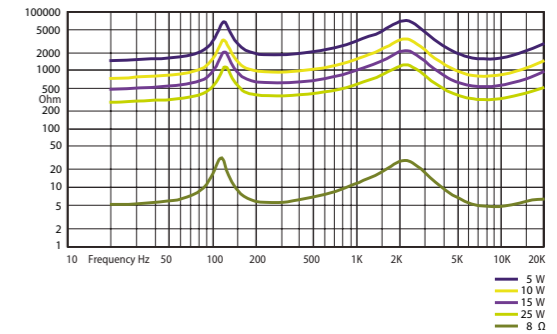

HORIZONTAL / VERTICAL POLAR DIAGRAMS

FREQUENCY RESPONSE

IMPEDANCE

Technical Specifications	VIVA 5
Rated power	30 W (8Ω)
Transformer power taps	25 W - 15 W - 10 W - 5 W - 8 Ω
Sensitivity	87 dB (1 W/1 m)
Maximum SPL	101 dB (Pmax/1 m) at 1000 Hz
Frequency response	80 Hz – 20 kHz
Dispersion at 1000 Hz	150° (H), 120° (V)
Driver dimensions	5" (127 mm) woofer, 1" (25,4 mm) tweeter
Dimensions	245 mm x 175 mm x 170 mm
Weight	2,4 kg
Material	Housing – plastic, grill and U-bracket steel
Colour	White (RAL9016), black (RAL 9017)