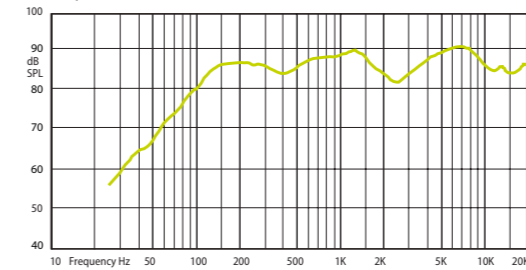

HORIZONTAL / VERTICAL POLAR DIAGRAMS

FREQUENCY RESPONSE

IMPEDANCE

Technical Specifications	VIVA 5
Rated power	30 W (8Ω)
Transformer power taps	25 W - 15 W - 10 W - 5 W - 8 Ω
Sensitivity	87 dB (1 W/1 m)
Maximum SPL	101 dB (Pmax/1 m) at 1000 Hz
Frequency response	80 Hz – 20 kHz
Dispersion at 1000 Hz	150° (H), 120° (V)
Driver dimensions	5" (127 mm) woofer, 1" (25,4 mm) tweeter
Dimensions	245 mm x 175 mm x 170 mm
Weight	2,4 kg
Material	Housing – plastic, grill and U-bracket steel
Colour	White (RAL9016), black (RAL 9017)