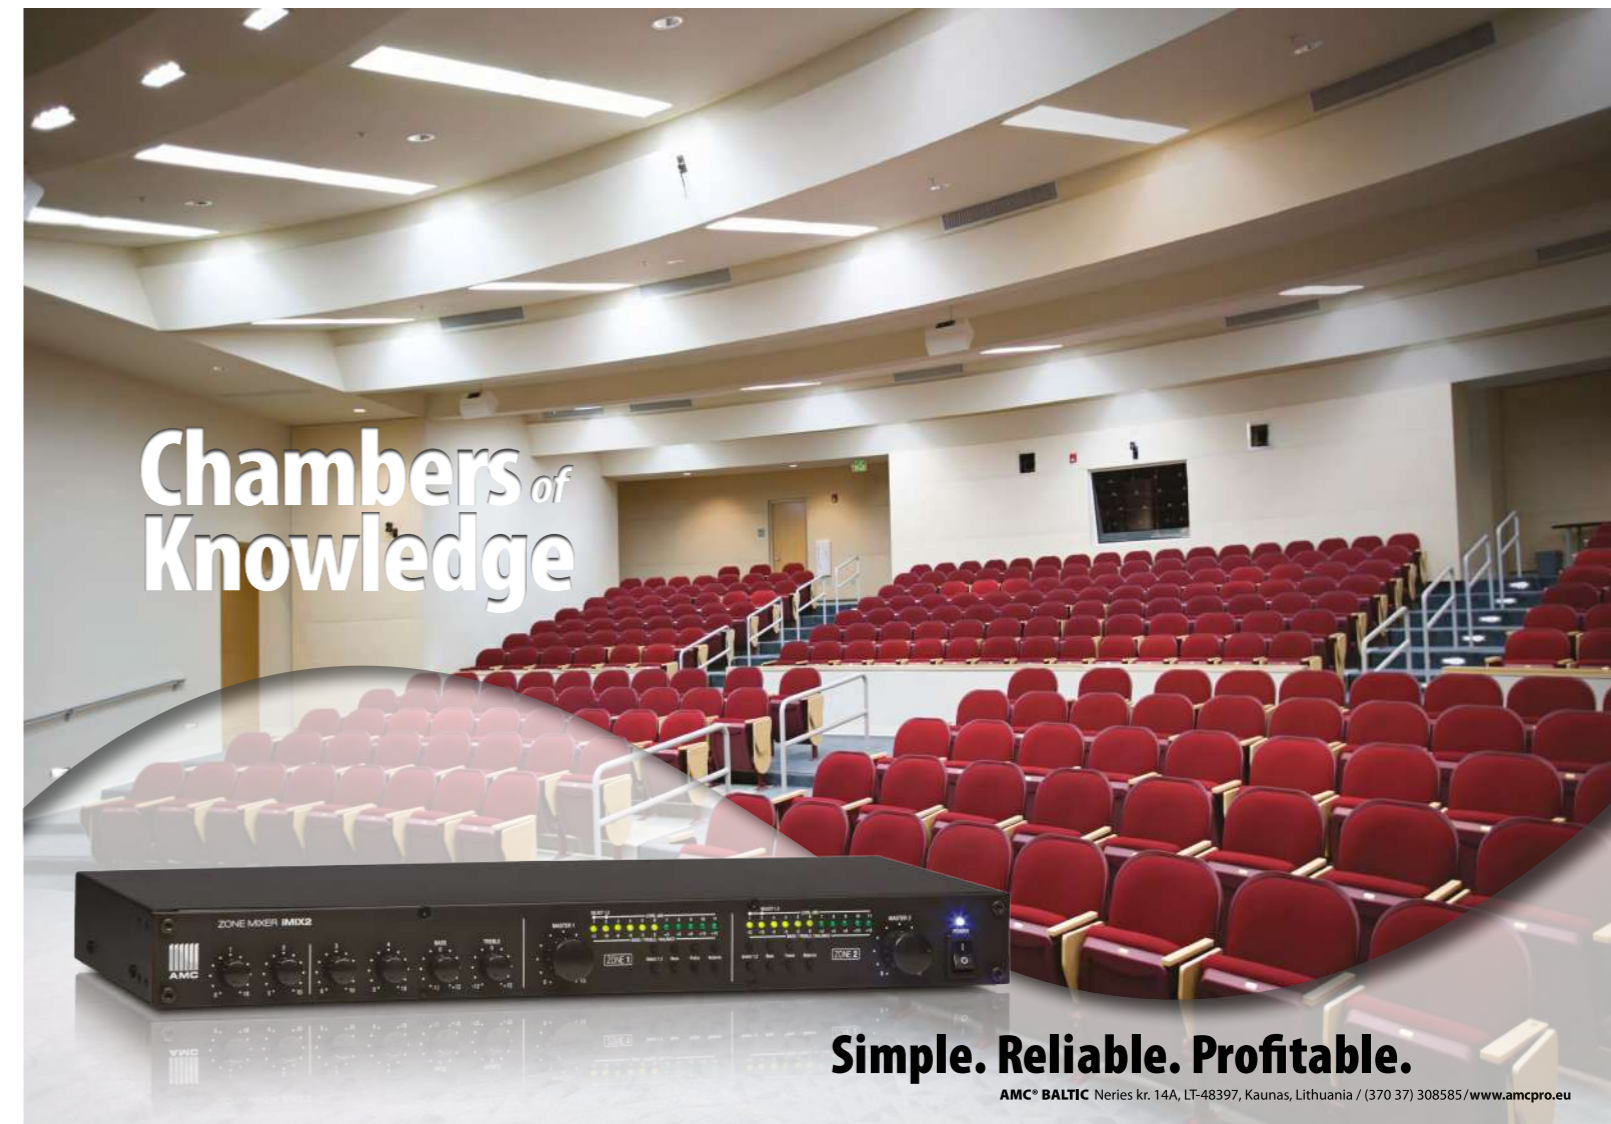

CABINET LOUDSPEAKERS

VIVA Wall Mount Plastic Loudspeakers

Latest design powerful speakers for background music.

VIVA 5

Elegant contemporary design, smooth cabinet surface with body coloured steel grill. Classic shape with an advanced twist that lends this loudspeaker to adapt easily in a wide variety of contemporary interiors and become an integral part of the architecture. The newly designed semi-circular mounting bracket enables a wide array of mounting possibilities. It not only looks good, but also makes it easy to adjust the mounting angle within a 15 degree radius. The ultra thin and flat power selector looks very elegant, and the use of the integrated Phoenix connectors highlights the advanced design of the loudspeaker. The AMC logo rotates, available in white and black.

HORIZONTAL / VERTICAL POLAR DIAGRAMS

FREQUENCY RESPONSE

IMPEDANCE

Technical Specifications	VIVA 5
Rated power	30 W (8Ω)
Transformer power taps	25 W - 15 W - 10 W - 5 W - 8 Ω
Sensitivity	87 dB (1 W/1 m)
Maximum SPL	101 dB (Pmax/1 m) at 1000 Hz
Frequency response	80 Hz – 20 kHz
Dispersion at 1000 Hz	150° (H), 120° (V)
Driver dimensions	5" (127 mm) woofer, 1" (25,4 mm) tweeter
Dimensions	245 mm x 175 mm x 170 mm
Weight	2,4 kg
Material	Housing – plastic, grill and U-bracket steel
Colour	White (RAL9016), black (RAL 9017)