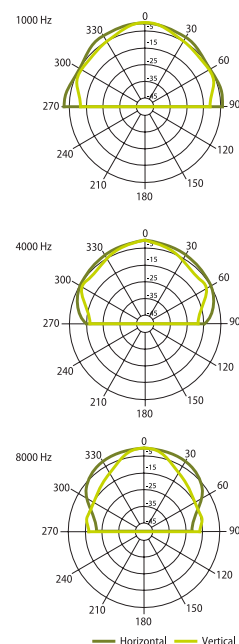

CABINET LOUDSPEAKERS

VIVA Wall Mount Plastic Loudspeakers

Latest design powerful speakers for background music.

VIVA 4

VIVA 4 elegant contemporary design, smooth cabinet surface and mild grill. Classic shape with its advanced twist that lets the loudspeaker to adapt easily in a wide variety of contemporary interiors and become an integral part of the architecture. Rotating AMC logo, semi-circle U-bracket enables a wide array of mounting possibilities. Power adjustment of the speaker is very simple. The ultra thin and flat power selector looks very elegant. Integrated Phoenix connectors show advanced design of the loudspeaker. Two colour choice. Two-way loudspeaker with 4 inch low frequency and 1 inch silk tweeter inside.

HORIZONTAL / VERTICAL POLAR DIAGRAMS

FREQUENCY RESPONSE

IMPEDANCE

Technical Specifications		VIVA 4
Rated power	20 W (8 Ω)	
Transformer power taps	20 W - 10 W - 5 W - 2,5 W - 8 Ω	
Sensitivity	89 dB (1 W/1 m)	
Maximum SPL	102 dB (Pmax / 1m) at 3254	
Frequency response	90 Hz - 20 kHz	
Dispersion at 1000 Hz	150° (H), 120° (V)	
Driver dimensions	4" (101 mm) woofer, 1" (25 mm) tweeter	
Dimensions	205 mm x 188 mm x 132 mm	
Weight	2,1 kg	
Material	Housing - plastic, grill - aluminum and U-bracket - steel	
Colour	White (RAL 9016), black (RAL 9017)	