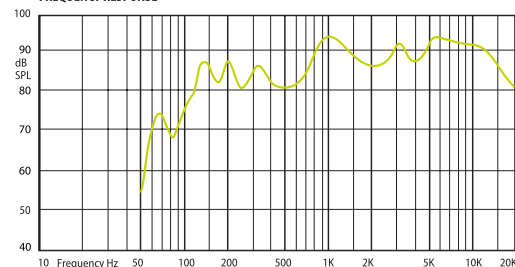

CABINET LOUDSPEAKERS

VIVA Wall Mount Plastic Loudspeakers

Latest design powerful speakers for background music.

VIVA 4

VIVA 4 elegant contemporary design, smooth cabinet surface and mild grill. Classic shape with its advanced twist that lets the loudspeaker to adapt easily in a wide variety of contemporary interiors and become an integral part of the architecture. Rotating AMC logo, semi-circle U-bracket enables a wide array of mounting possibilities. Power adjustment of the speaker is very simple. The ultra thin and flat power selector looks very elegant. Integrated Phoenix connectors show advanced design of the loudspeaker. Two colour choice. Two-way loudspeaker with 4 inch low frequency and 1 inch silk tweeter inside.

HORIZONTAL / VERTICAL POLAR DIAGRAMS

FREQUENCY RESPONSE

IMPEDANCE

Technical Specifications		VIVA 4
Rated power	20 W (8 Ω)	
Transformer power taps	20 W - 10 W - 5 W - 2,5 W - 8 Ω	
Sensitivity	89 dB (1 W/1 m)	
Maximum SPL	102 dB (Pmax / 1m) at 3254	
Frequency response	90 Hz - 20 kHz	
Dispersion at 1000 Hz	150° (H), 120° (V)	
Driver dimensions	4" (101 mm) woofer, 1" (25 mm) tweeter	
Dimensions	205 mm x 188 mm x 132 mm	
Weight	2,1 kg	
Material	Housing - plastic, grill - aluminum and U-bracket - steel	
Colour	White (RAL 9016), black (RAL 9017)	