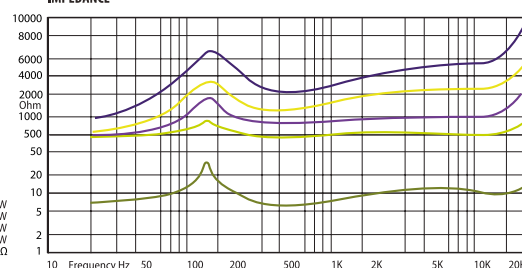

CABINET LOUDSPEAKERS

VIVA Wall Mount Plastic Loudspeakers

Latest design powerful speakers for background music.

VIVA 4

VIVA 4 elegant contemporary design, smooth cabinet surface and mild grill. Classic shape with its advanced twist that lets the loudspeaker to adapt easily in a wide variety of contemporary interiors and become an integral part of the architecture. Rotating AMC logo, semi-circle U-bracket enables a wide array of mounting possibilities. Power adjustment of the speaker is very simple. The ultra thin and flat power selector looks very elegant. Integrated Phoenix connectors show advanced design of the loudspeaker. Two colour choice. Two-way loudspeaker with 4 inch low frequency and 1 inch silk tweeter inside.

HORIZONTAL / VERTICAL POLAR DIAGRAMS

FREQUENCY RESPONSE

IMPEDANCE

Technical Specifications		VIVA 4
Rated power	20 W (8 Ω)	
Transformer power taps	20 W - 10 W - 5 W - 2,5 W - 8 Ω	
Sensitivity	89 dB (1 W/1 m)	
Maximum SPL	102 dB (Pmax / 1m) at 3254	
Frequency response	90 Hz - 20 kHz	
Dispersion at 1000 Hz	150° (H), 120° (V)	
Driver dimensions	4" (101 mm) woofer, 1" (25 mm) tweeter	
Dimensions	205 mm x 188 mm x 132 mm	
Weight	2,1 kg	
Material	Housing - plastic, grill - aluminum and U-bracket - steel	
Colour	White (RAL 9016), black (RAL 9017)	