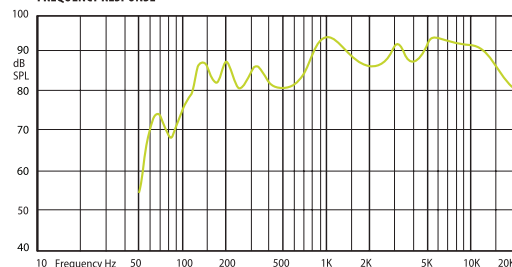

Technical Specifications	VIVA 4 IP
Rated power	20 W (8 Ω)
Transformer power taps	20 W - 10 W - 5 W - 2,5 W - 8 Ω
Sensitivity	89 dB (1 W/1 m)
Maximum SPL	102 dB (Pmax / 1m) at 3254 Hz
Frequency response	90 Hz - 20 kHz
Dispersion at 1000 Hz	150° (H), 120° (V)
Protection	IP 55
Driver dimensions	4" (101 mm) woofer, 1" (25 mm) tweeter
Dimensions	205 mm x 188 mm x 132 mm
Weight	2,1 kg
Material	Housing - plastic, grill - aluminum and U-bracket - steel
Colour	White (RAL 9016), black (RAL 9017)

FREQUENCY RESPONSE