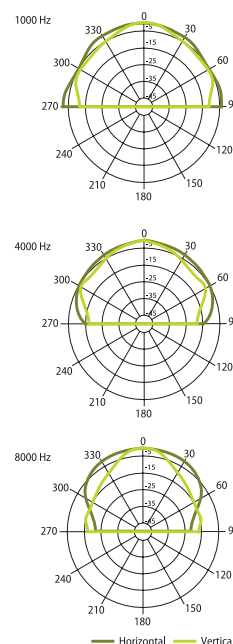

CABINET LOUDSPEAKERS

VIVA IP Wall Mount Plastic Loudspeakers

Elegant design background music loudspeaker for indoor and outdoor use.

VIVA 4IP

VIVA 4 IP contemporary design cabinet loudspeaker with smooth surface. The speaker is compliant with IP 55 ingress protection and can be used outdoor. Semi-circle U- mounting bracket and rotating logo enables mounting under different angles horizontally and vertically. Input power can be adjusted with selector on loudspeakers back side. In order to reach IP 55 ingress protection, wire connectors are isolated from moisture by using plastic protection cover with cable gland. The speakers are produced in two colors: black and white. VIVA 4 IP two-way loudspeakers are equipped with 4 inch driver and 1 inch silk tweeter.

HORIZONTAL / VERTICAL POLAR DIAGRAMS

Technical Specifications	VIVA 4 IP
Rated power	20 W (8 Ω)
Transformer power taps	20 W - 10 W - 5 W - 2,5 W - 8 Ω
Sensitivity	89 dB (1 W/1 m)
Maximum SPL	102 dB (Pmax / 1m) at 3254 Hz
Frequency response	90 Hz - 20 kHz
Dispersion at 1000 Hz	150° (H), 120° (V)
Protection	IP 55
Driver dimensions	4" (101 mm) woofer, 1" (25 mm) tweeter
Dimensions	205 mm x 188 mm x 132 mm
Weight	2,1 kg
Material	Housing - plastic, grill - aluminum and U-bracket - steel
Colour	White (RAL 9016), black (RAL 9017)

FREQUENCY RESPONSE

IMPEDANCE