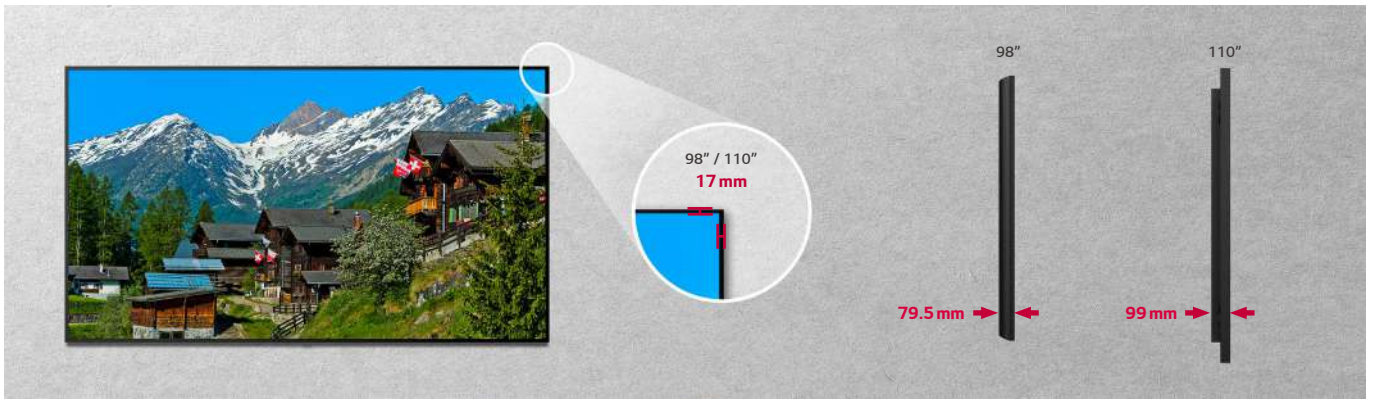

Inch	110" / 98"
Screen Resolution	3,840 × 2,160
Operation Time	16 Hours / 7 Day
Brightness	500 nit (Typ.), 400 nit (Min.)
Wi-Fi	Built-in Wi-Fi / Bluetooth
Speaker	Built-in Speaker (10 W + 10 W)

Slim Design

Being slim, a closer installation to the wall is advised. Additionally, this increases the screen's immersive experience and provides a sophisticated design, improving the installed-space's décor.

Super High Resolution