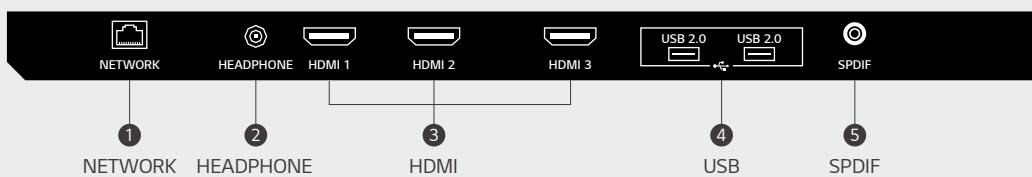

CONNECTIVITY

110" / 98"

* Jack Panels may differ from the above image, so please contact LG sales team to verify before ordering.

Download
LG C-Display+
Mobile App
Google Play Store

- www.lg.com/global/business/information-display
- www.youtube.com/c/LGCommercialDisplay
- www.facebook.com/LGInformationDisplay
- www.linkedin.com/company/lginformationdisplay
- twitter.com/LG_ID_HQ

LG may make changes to specifications and product descriptions without notice. Copyright © 2021 LG Electronics Inc. All rights reserved. "LG Life's Good" is a registered trademark of LG Corp. The names of products and brands mentioned here may be the trademarks of their respective owners.