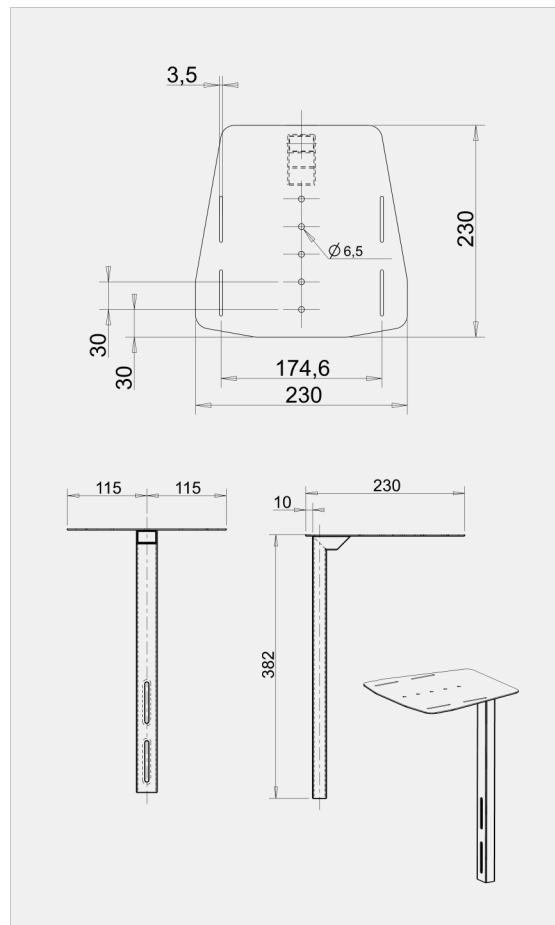

BIG TROLLEY SHELF PLATE
Col. ● Code 07077

BIG TROLLEY SHELF CAMERA
Col. ● Code 07076

Big Trolley Shelf Plate

Mensola per appoggio con portata di 3kg.

Supporting shelf with weight capacity of 3kg.

Big Trolley Shelf Camera

Mensola per web-cam con distanza dal monitor regolabile.

Shelf for web-cam with adjustable distance from monitor.

Lift Line

LIFT
LINE