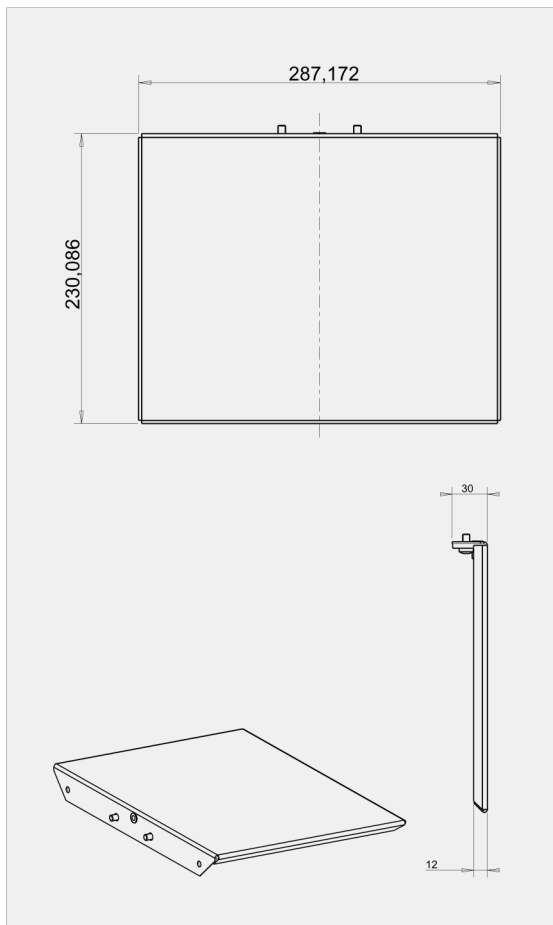

BIG TROLLEY SHELF PLATE
Col. ● Code 07077

BIG TROLLEY SHELF CAMERA
Col. ● Code 07076

Big Trolley Shelf Plate

Mensola per appoggio con portata di 3kg.

Supporting shelf with weight capacity of 3kg.

Big Trolley Shelf Camera

Mensola per web-cam con distanza dal monitor regolabile.

Shelf for web-cam with adjustable distance from monitor.

Lift Line

LIFT
LINE