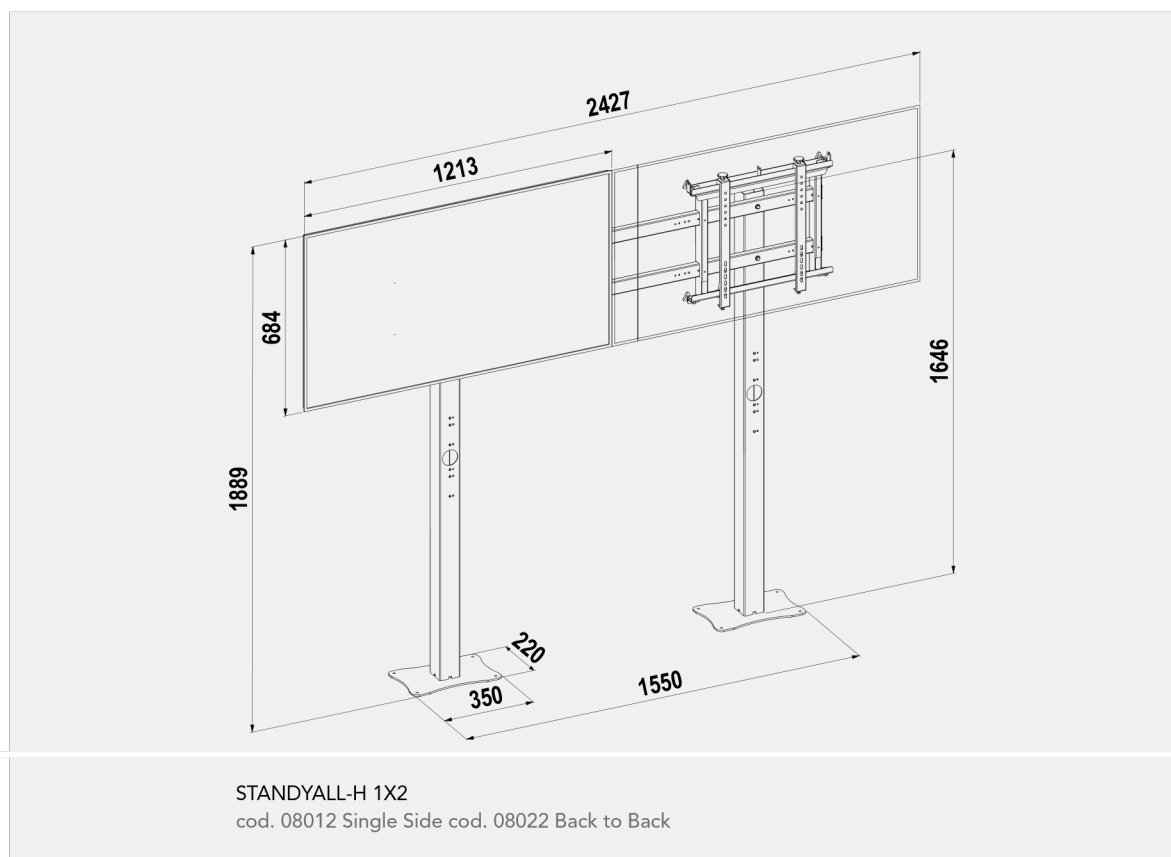

STANDYALL

Col. ●

MIN VESA 150x150 - MAX VESA 400x400

117-119-124-  
140CM

46-47-49-55" Per monitor

40KG  
88LBS

FLOOR

VIDEO  
WALL

# Standyall

Video Wall

STANDYALL: un supporto in ferro da fissare a pavimento per creare soluzioni video wall solide e stabili da 2 a 9 monitor con pollici da 46", 47", 49", 55".

STANDYALL: an iron floor support for digital signage, which allows you to create a solid and stable video wall composed of 2 up to 9 monitors with screen of 46", 47", 49", 55".