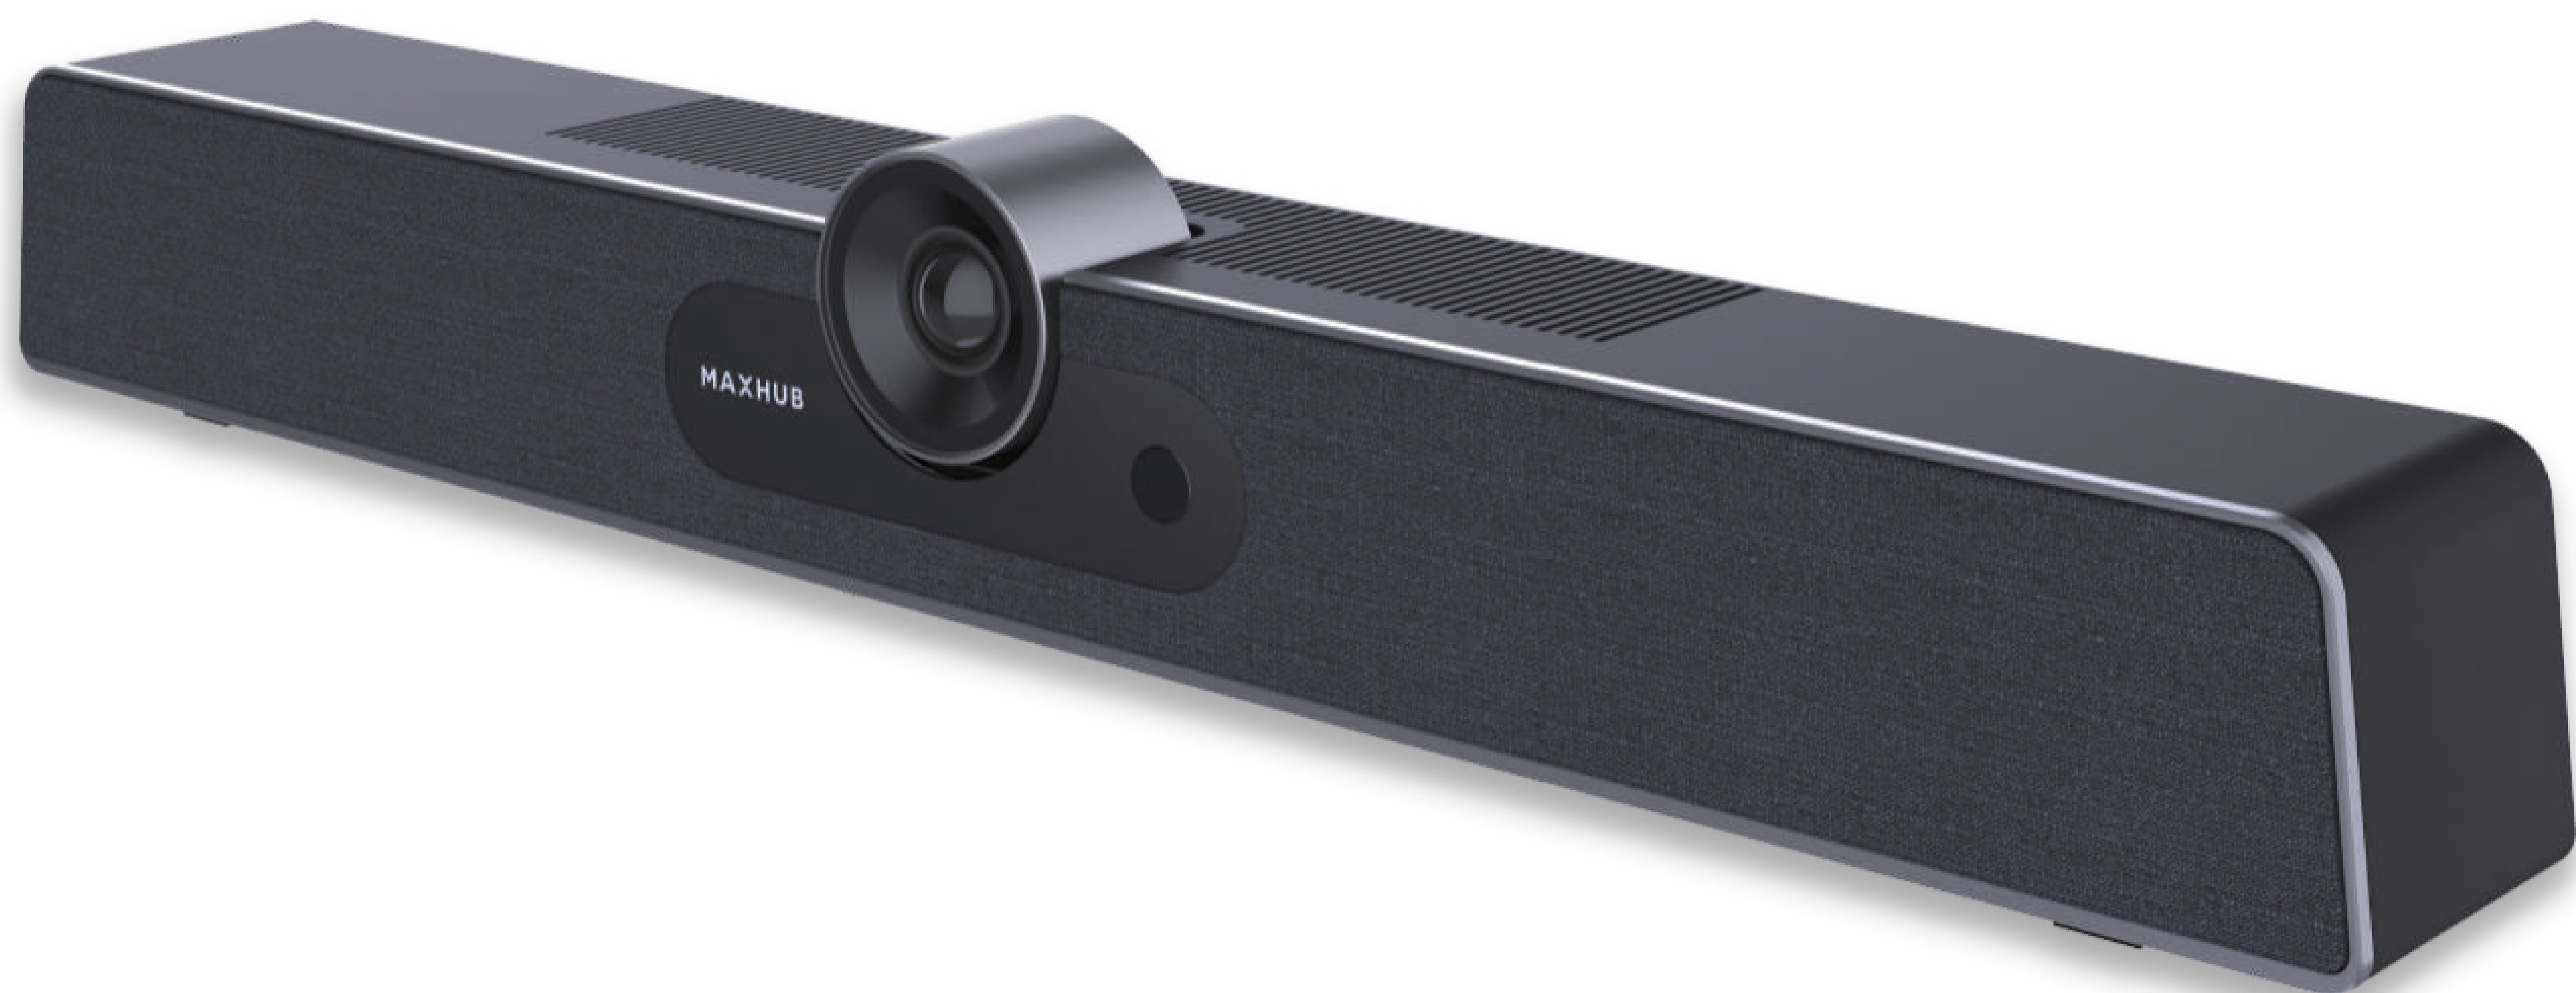

MAXHUB UC S15

Ultra-Wide Angle, All-in-One Collaboration Videobar for Huddle & Small Rooms

The MAXHUB UC S15 provides not only a 4K wide-angle BYOD Videobar with excellent audio solution, but also a collaboration platform for Huddle & Small rooms meeting. Featuring easy setup process, one-click launcher and multiple collaboration applications.

Moreover, cooperate with WT13M, UC S15 embed BYOM, can share content as well as camera, microphone and speaker easily.

Ultra HD 4K Exceptional UHD video quality	120° FOV Provides full-room coverage	Auto Framing AI Vision Intelligent face detection	BYOM Wireless sharing content as well as camera, microphone and speaker
Voice Localization Speaker Tracking Voice tracking	PoE PoE support to simplify installation and minimize cost	Built-in System Agnostic meeting platform	PIR Sensor Auto on/off Completely hands-free and energy saving