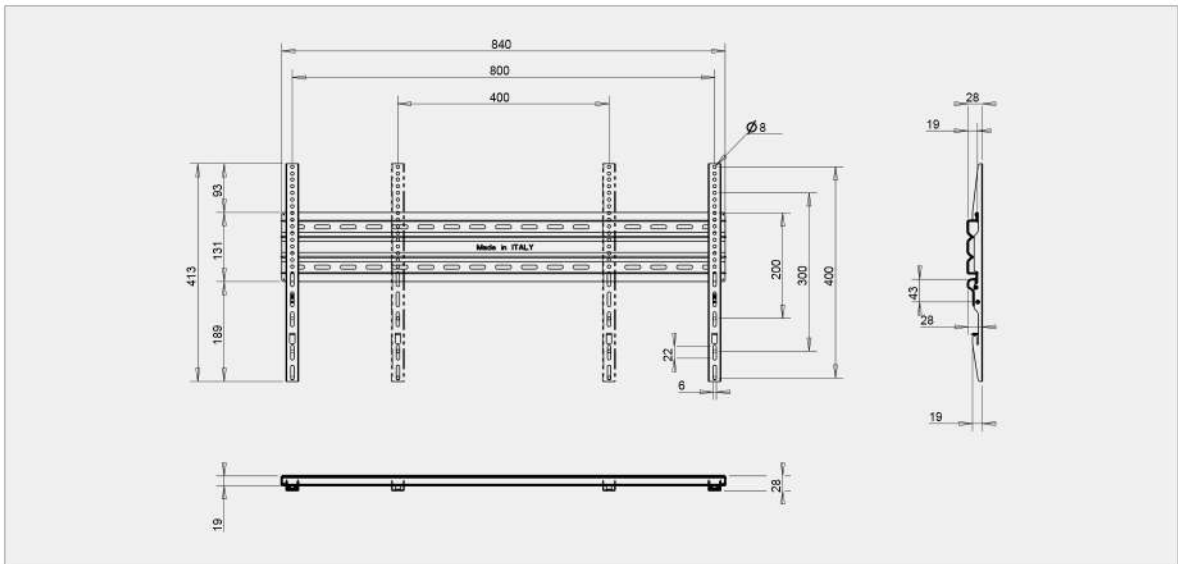

SLIM 800
 Col. ● Code 06139
 MINI VESA 200X200 - MAX VESA 800X400

WALL

Slim 800

Fixed on the Wall

Supporto universale da parete per monitor e tv.

Universal wall support for monitor and tv.

Targeted to Professionals