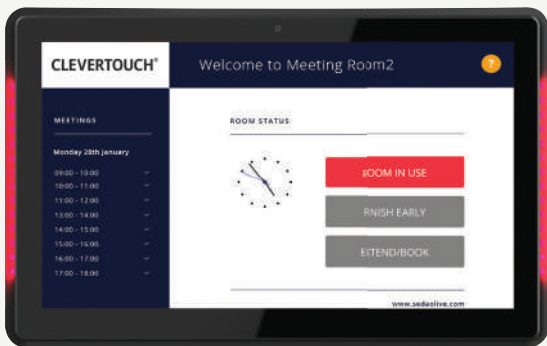

## Live Rooms, versatile room booking system

- Enterprise room booking system
- Flexible digital signage system
- Connects to Clevertouch Live for digital signage alert messaging
- Personalised branding for company or visitor logos
- Integrates with Microsoft Exchange or Outlook 365 Calendar for desktop to display booking management
- Reduces labour time putting up notices on meeting room doors
- Reduces time locating availability meeting room space
- Instantly schedules and reserves the room
- Displays availability with green light when available, red light when in use
- Customisable default timing to 'check in' to the room before reverting back to available
- Enable rooms to be returned to available from the source if meetings finish early
- Real time summary of bookings to display on LFD for at a glance availability
- Analytic reporting capability

## Specifications

DISPLAY PANEL	
Panel	10.1"
Active Area (mm)	216.96(H)x135.6(V)
Aspect Ratio	16:10
Resolution	1280*800
Brightness	300 cd/m2
Contrast Ratio	800:1
Viewing Angle (CR>10)	85/85/85/85
TOUCH	
Touch type	Capacitive touch
Touch Points	10 Points
Touch Accuracy	±1.5mm
Response Time	16ms
SYSTEM	
Operation system	Android 8.1
CPU Octa-core cortex	A53 1.5GHz,RockChip,RK3368
GPU	PowerVR G6110 GPU
RAM	2GB
Storage	8GB