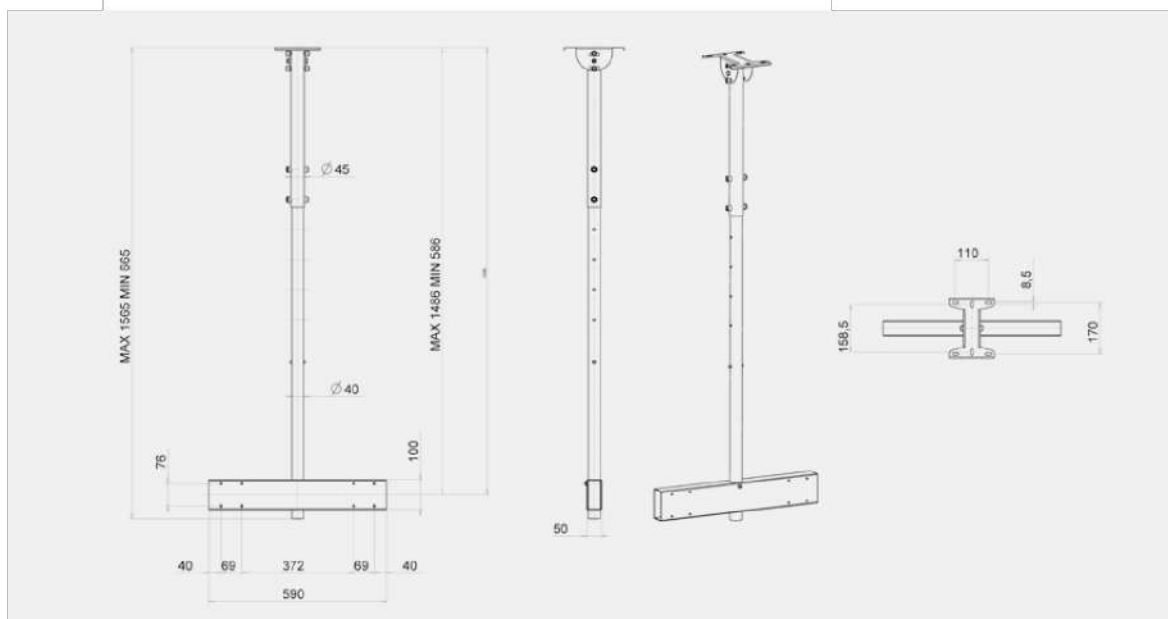

LIFT ADJUSTABLE
Col. ● Code 07023

75KG
165LBS

Lift Adjustable

Aggancio a soffitto con rotazione ed estensione da applicare a uno o anche due (uno per lato) slim 400x600/600/800 o slimtilt 600/800* (non incluse nella scatola).

Rotatable and extendable ceiling arm to be assembled to one or even two (one on each side) slim 400x600/600/800 or slimtilt 600/800 (not included in the package).

Ceiling

CEILING