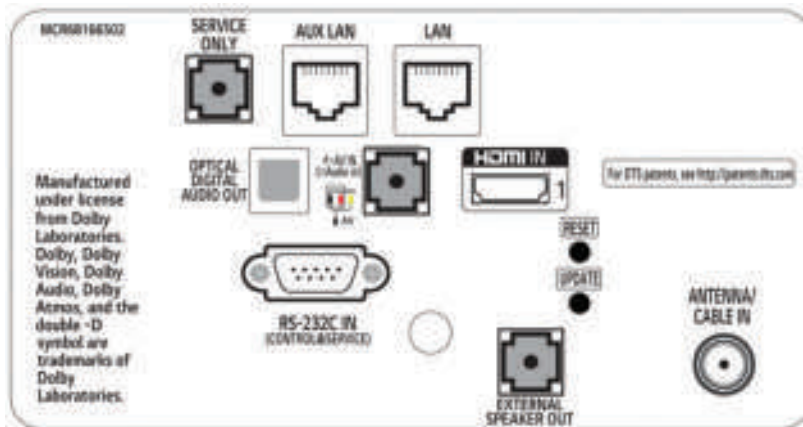

65" | 55" | 49" | 43"