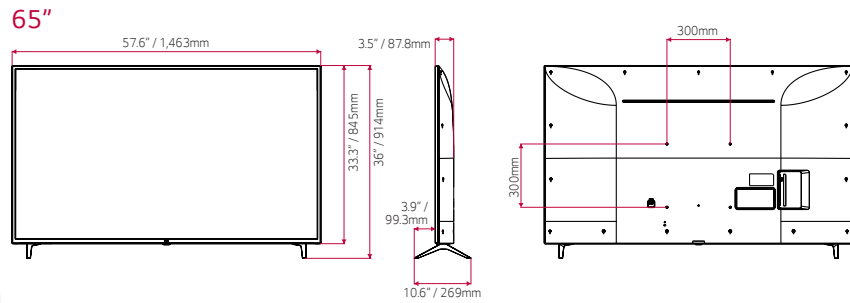

DIMENSIONS

Commercial TV | UT640S Series

* Dimensions & Jack Panels (Rear/Side) may differ from the above images, so please contact LG sales team to verify before ordering.

*UT640S models ship with a 2 Pole stand (attachable feet). See also VESA spec for wall mounting.

CONNECTIVITY

Commercial TV | UT640S Series

86" | 75"

65" | 55" | 49" | 43"

* Dimensions & Jack Panels (Rear/Side) may differ from the above images, so please contact LG sales team to verify before ordering.