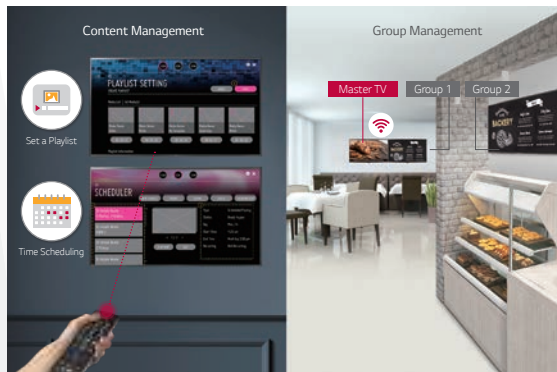

Simple Content
Management

High Visibility

Excellent Usability

Embedded Content & Group Management

The embedded Content and Group Management System allows you to edit and play content, schedule playlists and groups, and control Signage via remote control, mouse and mobile phone without the use of separate PC or software. This makes content management much easier and more user-friendly.

* These images are provided for illustrative purposes, and the actual GUI may differ.
* All displays must be connected to the same network.

SuperSign Control

SuperSign Control is free, basic LG control software that can manage up to 100 displays through a single account and server. Power, volume, and scheduling can be remotely adjusted, and firmware updates supported.

WOL (Wake-on-LAN) enables users to turn on displays* by sending messages through the network.

* TV must be plugged into traditional AC power.

True Color, Immersive View

The large size and Ultra HD resolution of the UT640S series enhances the visibility of content and captivates viewers. The LG IPS panel provides a wide range of viewing angles so that content can be clearly seen, regardless of the viewer's position. Each pixel in the IPS panel reproduces true-to-life colors without distorting images.