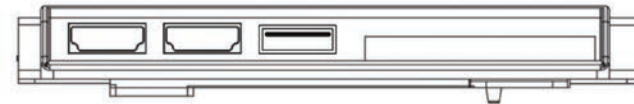

DIMENSIONS

Commercial TV | UT640S Series

* Dimensions & Jack Panels (Rear/Side) may differ from the above images, so please contact LG sales team to verify before ordering.

*UT640S models ship with a 2 Pole stand (attachable feet). See also VESA spec for wall mounting.

CONNECTIVITY

Commercial TV | UT640S Series

86" | 75"

65" | 55" | 49" | 43"

* Dimensions & Jack Panels (Rear/Side) may differ from the above images, so please contact LG sales team to verify before ordering.