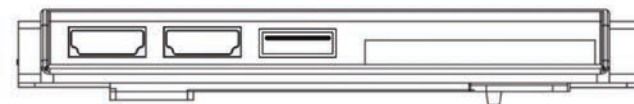

65" | 55" | 49" | 43"