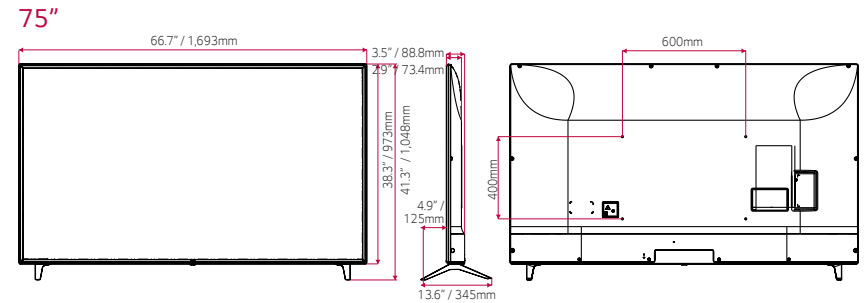

DIMENSIONS

Commercial TV | UT640S Series

* Dimensions & Jack Panels (Rear/Side) may differ from the above images, so please contact LG sales team to verify before ordering.

*UT640S models ship with a 2 Pole stand (attachable feet). See also VESA spec for wall mounting.

CONNECTIVITY

Commercial TV | UT640S Series

86" | 75"

65" | 55" | 49" | 43"

* Dimensions & Jack Panels (Rear/Side) may differ from the above images, so please contact LG sales team to verify before ordering.