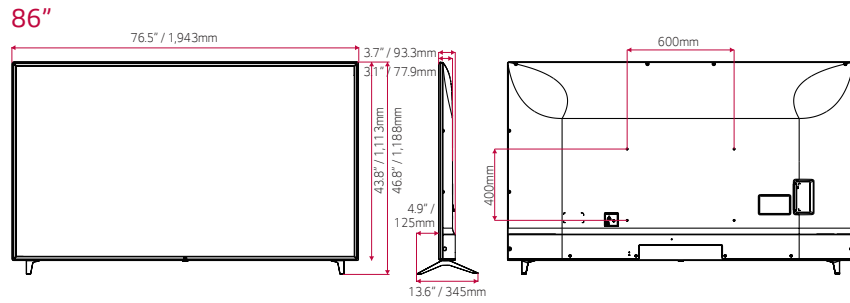

DIMENSIONS

Commercial TV | UT640S Series

* Dimensions & Jack Panels (Rear/Side) may differ from the above images, so please contact LG sales team to verify before ordering.

*UT640S models ship with a 2 Pole stand (attachable feet). See also VESA spec for wall mounting.

CONNECTIVITY

Commercial TV | UT640S Series

86" | 75"

65" | 55" | 49" | 43"

* Dimensions & Jack Panels (Rear/Side) may differ from the above images, so please contact LG sales team to verify before ordering.