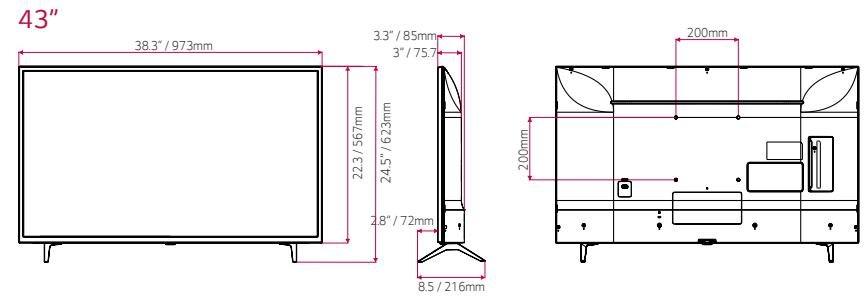

DIMENSIONS

Commercial TV | UT640S Series

* Dimensions & Jack Panels (Rear/Side) may differ from the above images, so please contact LG sales team to verify before ordering.

*UT640S models ship with a 2 Pole stand (attachable feet). See also VESA spec for wall mounting.

CONNECTIVITY

Commercial TV | UT640S Series

86" | 75"

65" | 55" | 49" | 43"

* Dimensions & Jack Panels (Rear/Side) may differ from the above images, so please contact LG sales team to verify before ordering.