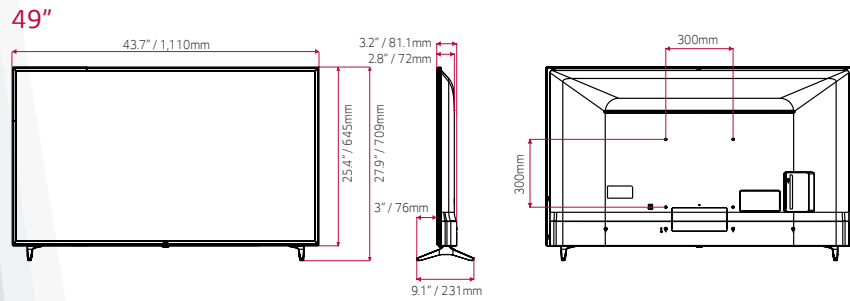

DIMENSIONS

Commercial TV | UT640S Series

* Dimensions & Jack Panels (Rear/Side) may differ from the above images, so please contact LG sales team to verify before ordering.

*UT640S models ship with a 2 Pole stand (attachable feet). See also VESA spec for wall mounting.