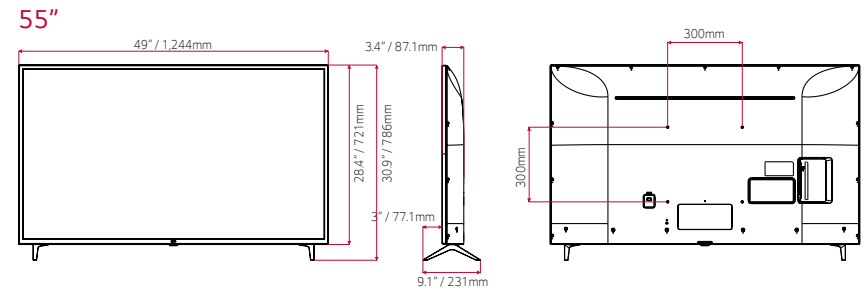

DIMENSIONS

Commercial TV | UT640S Series

* Dimensions & Jack Panels (Rear/Side) may differ from the above images, so please contact LG sales team to verify before ordering.

*UT640S models ship with a 2 Pole stand (attachable feet). See also VESA spec for wall mounting.