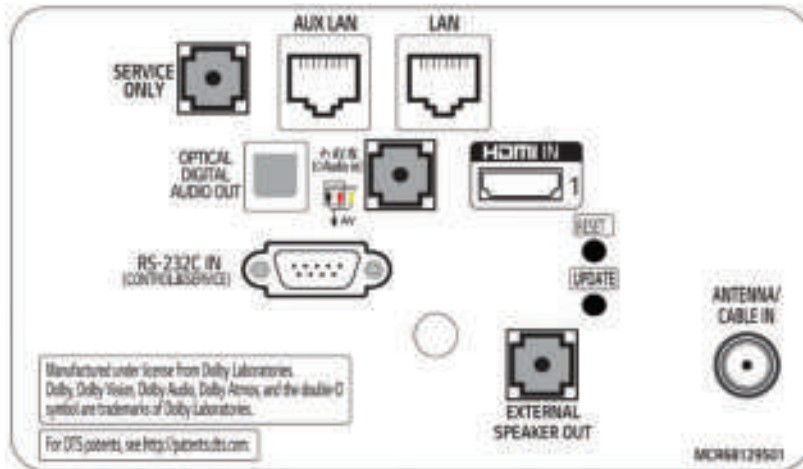

CONNECTIVITY

Commercial TV | UT640S Series

86" | 75"