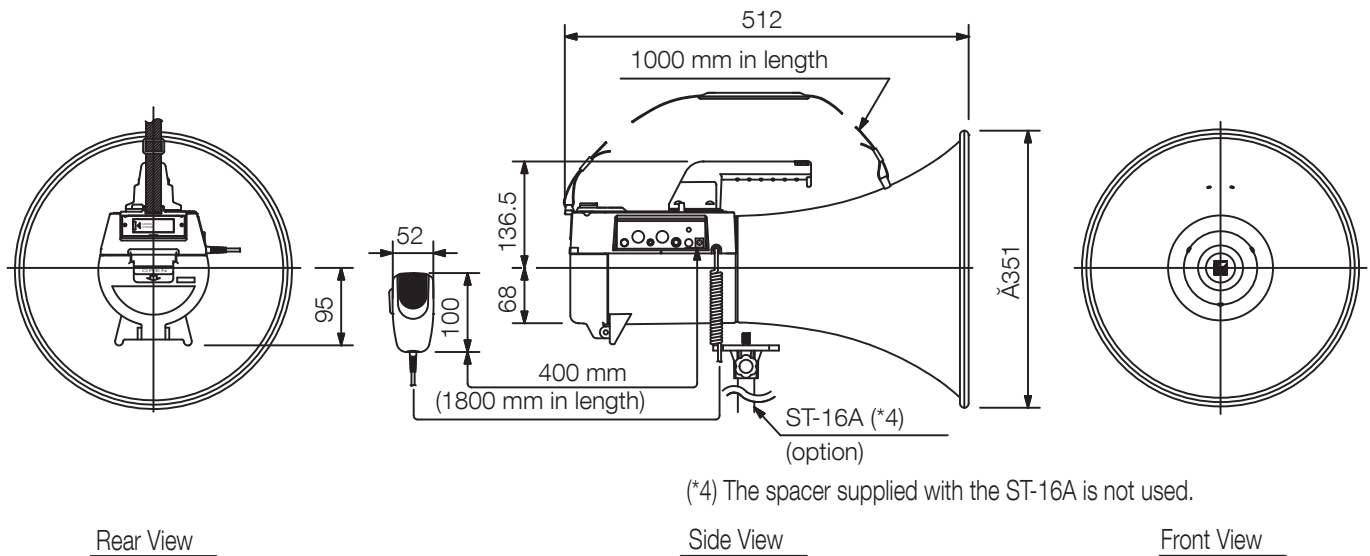

Article number:ER-2230W EU

Specifications

Power source	10 x 1,5 V (R 20P)
Rated output	30 W (45 W max.)
Power source	10 x 1,5 V (R 20P)
Rated output	30 W (45 W max.)
Battery life	17 h
Battery life on signal	90 min
Ext. MIC Input	600 Ω, unbalanced, ø6.6 phone jack, stereo plug acceptable, volume control
Signals	Whistle
Audible range	800 m (Whistle 1,000 m)
Finish	Aluminium, ABS resin, die-cast, light grey (RAL 7035 or equivalent), grey,
Operating temperature	-10 °C to +40 °C

(*4) The spacer supplied with the ST-16A is not used.

UNIT:mm SCALE:1/10