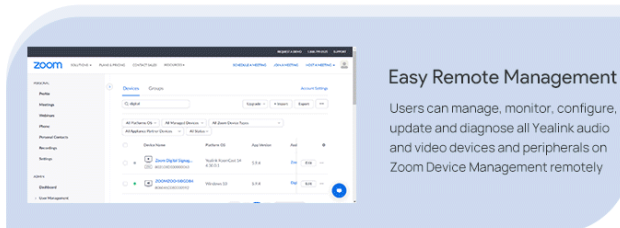

Be Native, Be Collaborative

Native Zoom Experience

With the ZVC860 Zoom Rooms System, users can enjoy an immersive native Zoom meetings in large rooms.

Smart Gallery Feature

Smart Gallery feature leverages AI to take a single-camera view of multiple people in a Zoom Room, and send up to three unique video streams to better display the in-room participants to remote attendees.

Easy Remote Management

Users can manage, monitor, configure, update and diagnose all Yealink audio and video devices and peripherals on Zoom Device Management remotely.

Be Flexible, Be Scalable

Flexible Audio Options