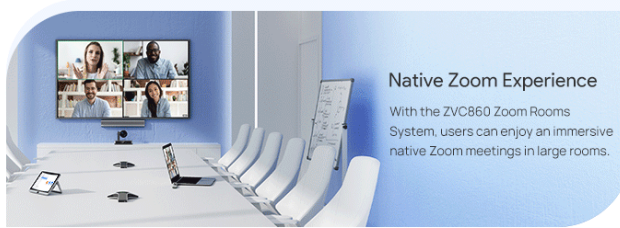

Stay Intelligent, Stay Focused

Yealink UVC86 supports Presenter Tracking, Speaker Tracking and Auto Framing features, ensuring people always be tracked and be seen within the field of view. Remote participants can be focused and engaged in the meeting itself.

Be Native, Be Collaborative

Native Zoom Experience

With the ZVC860 Zoom Rooms System, users can enjoy an immersive native Zoom meetings in large rooms.

Smart Gallery Feature

Smart Gallery feature leverages AI to take a single-camera view of multiple people in a Zoom Room, and send up to three unique video streams to better display the in-room participants to remote attendees.