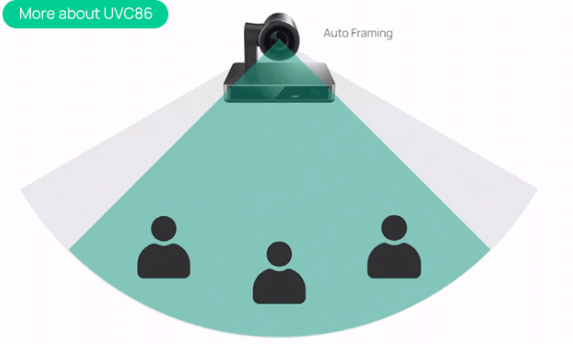

Stay Intelligent, Stay Focused

Yealink UVC86 supports Presenter Tracking, Speaker Tracking and Auto Framing features, ensuring people always be tracked and be seen within the field of view. Remote participants can be focused and engaged in the meeting itself.

Be Native, Be Collaborative

Native Zoom Experience

With the ZVC860 Zoom Rooms System, users can enjoy an immersive native Zoom meetings in large rooms.

Smart Gallery Feature

Smart Gallery feature leverages AI to take a single-camera view of multiple people in a Zoom Room, and send up to three unique video streams to better display the in-room participants to remote attendees.