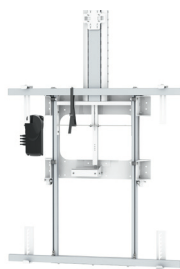

Supported mounts for whiteboards

PJ03WHA