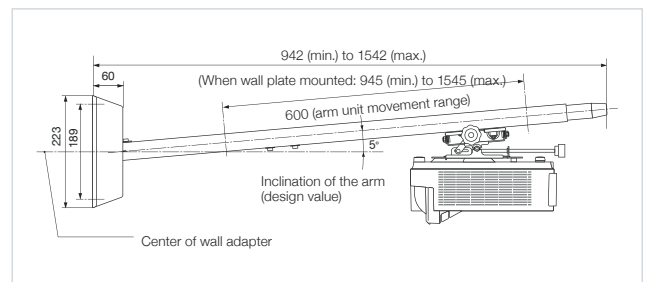

Quick and easy installation with advanced adjustment feature: Rolling, Yawing, Pitching, Slide distance, horizontal and vertical

| TECHNICAL SPECIFICATIONS WALLMOUNT FOR M SERIES | |
|---|---|
| Weight of wall mount | 13.7 kg |
| Suitable board sizes | 60" - 100" (4:3) 60" - 120" (16:10) |
| Adjustment angle | Up-down angle $\pm 5^\circ$, left-right angle $\pm 5^\circ$, inclination angle $\pm 5^\circ$ |
| Adjustment range | Front-rear ± 600 mm, left-right ± 50 mm, up-down ± 40 mm |
| Packaging dimensions | 495 mm x 280 mm x 1020 mm |
| Packaging weight | 16.3 kg |
| Supported projectors | M332XS, M302WS, M352WS |
| Supported mounts | PJ03WHA (Board max. H = 1.5m; max. 50 kg) PJ03WHM (Board max. H = 1.5m; max. 27 kg) PJ03WHM (Board max. H = 1.5m; max. 27 kg) |
| Warranty | 5 years warranty |
| For additional pictures and Solutions overview, Visit www.nec-display-solutions.com for details. | |