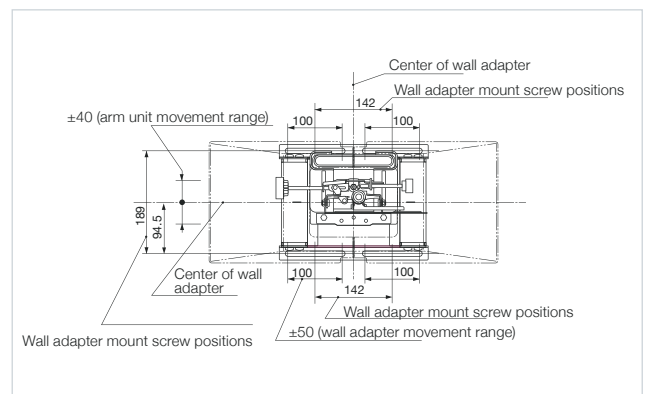

Specifically designed for NEC M Series short-throw models M332XS, M302WS and M352WS

Compatible to height adjustable systems

- PJ03WHM (Manual Height Adjustable Wall Mount) 100013024
- PJ03WHA (Automatic Height Adjustable Wall Mount) 100012976
- PJ03MHA (Mobile, Automatic Height Adjustable Mount) 100013384

Quick and easy installation with advanced adjustment feature: Rolling, Yawing, Pitching, Slide distance, horizontal and vertical

| TECHNICAL SPECIFICATIONS WALLMOUNT FOR M SERIES | |
|---|---|
| Weight of wall mount | 13.7 kg |
| Suitable board sizes | 60" - 100" (4:3) 60" - 120" (16:10) |
| Adjustment angle | Up-down angle $\pm 5^\circ$, left-right angle $\pm 5^\circ$, inclination angle $\pm 5^\circ$ |
| Adjustment range | Front-rear ± 600 mm, left-right ± 50 mm, up-down ± 40 mm |
| Packaging dimensions | 495 mm x 280 mm x 1020 mm |
| Packaging weight | 16.3 kg |
| Supported projectors | M332XS, M302WS, M352WS |
| Supported mounts | PJ03WHA (Board max. H = 1.5m; max. 50 kg) PJ03WHM (Board max. H = 1.5m; max. 27 kg) PJ03WHM (Board max. H = 1.5m; max. 27 kg) |
| Warranty | 5 years warranty |
| For additional pictures and Solutions overview, Visit www.nec-display-solutions.com for details. | |

M332XS

| D (inch) | W (cm) | H ₂ (cm) | L (cm) | H ₁ (cm) |
|----------|--------|---------------------|--------|---------------------|
| 60 | 121,9 | 91,4 | 67,5 | 13,4 |
| 77 | 156,5 | 117,3 | 87,9 | 17,5 |
| 80 | 162,6 | 121,9 | 91,5 | 18,2 |
| 100 | 203,2 | 152,4 | 115,6 | 22,9 |