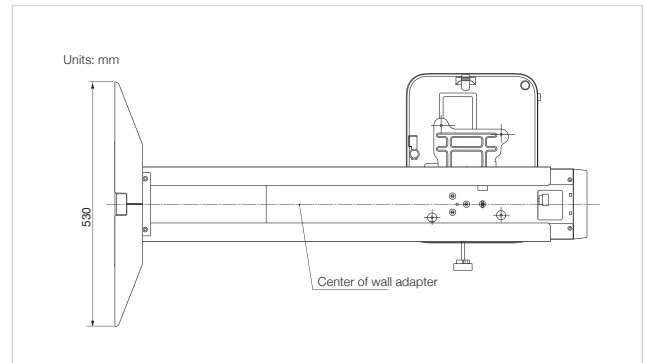

Specifically designed for NEC M Series short-throw models M332XS, M302WS and M352WS

Compatible to height adjustable systems

- PJ03WHM (Manual Height Adjustable Wall Mount) 100013024
- PJ03WHA (Automatic Height Adjustable Wall Mount) 100012976
- PJ03MHA (Mobile, Automatic Height Adjustable Mount) 100013384

Quick and easy installation with advanced adjustment feature: Rolling, Yawing, Pitching, Slide distance, horizontal and vertical

| TECHNICAL SPECIFICATIONS WALLMOUNT FOR M SERIES | |
|---|---|
| Weight of wall mount | 13.7 kg |
| Suitable board sizes | 60" - 100" (4:3) 60" - 120" (16:10) |
| Adjustment angle | Up-down angle $\pm 5^\circ$, left-right angle $\pm 5^\circ$, inclination angle $\pm 5^\circ$ |
| Adjustment range | Front-rear ± 600 mm, left-right ± 50 mm, up-down ± 40 mm |
| Packaging dimensions | 495 mm x 280 mm x 1020 mm |
| Packaging weight | 16.3 kg |
| Supported projectors | M332XS, M302WS, M352WS |
| Supported mounts | PJ03WHA (Board max. H = 1.5m; max. 50 kg) PJ03WHM (Board max. H = 1.5m; max. 27 kg) PJ03WHM (Board max. H = 1.5m; max. 27 kg) |
| Warranty | 5 years warranty |
| For additional pictures and Solutions overview, Visit www.nec-display-solutions.com for details. | |