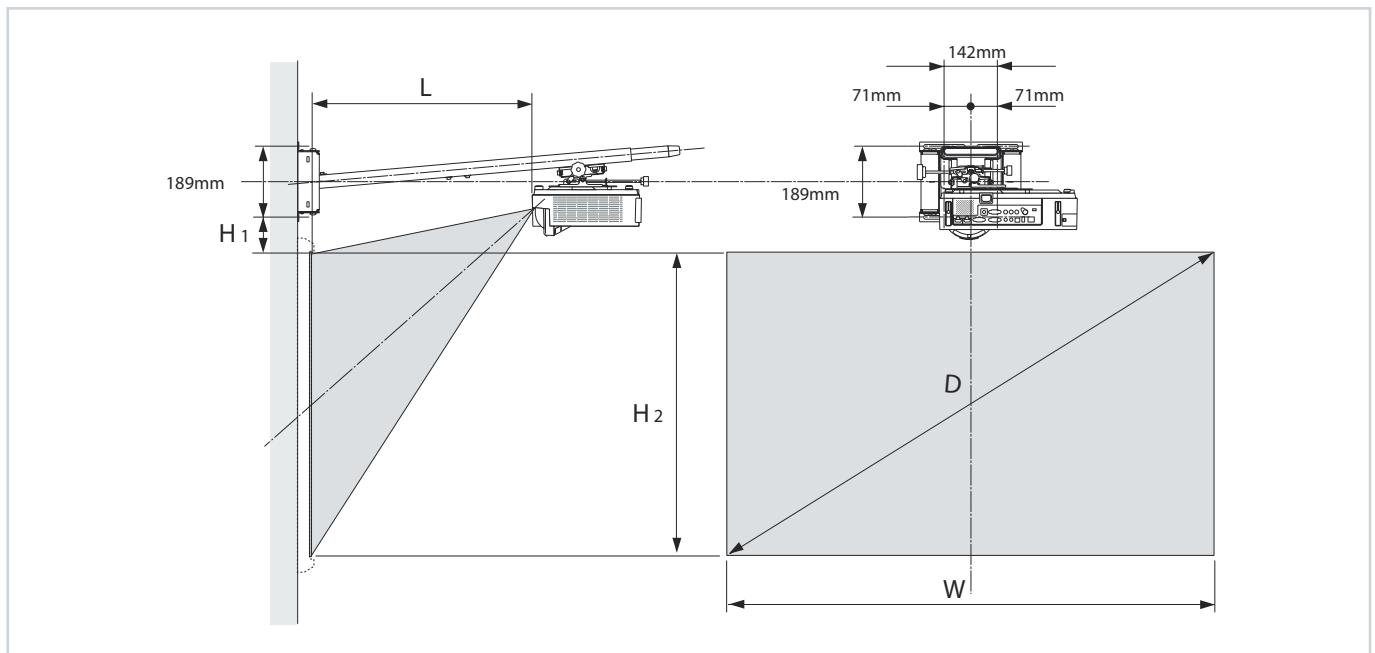

Quick and easy installation with advanced adjustment feature: Rolling, Yawing, Pitching, Slide distance, horizontal and vertical

| TECHNICAL SPECIFICATIONS WALLMOUNT FOR M SERIES | |
|---|---|
| Weight of wall mount | 13.7 kg |
| Suitable board sizes | 60" - 100" (4:3) 60" - 120" (16:10) |
| Adjustment angle | Up-down angle $\pm 5^\circ$, left-right angle $\pm 5^\circ$, inclination angle $\pm 5^\circ$ |
| Adjustment range | Front-rear ± 600 mm, left-right ± 50 mm, up-down ± 40 mm |
| Packaging dimensions | 495 mm x 280 mm x 1020 mm |
| Packaging weight | 16.3 kg |
| Supported projectors | M332XS, M302WS, M352WS |
| Supported mounts | PJ03WHA (Board max. H = 1.5m; max. 50 kg) PJ03WHM (Board max. H = 1.5m; max. 27 kg) PJ03WHM (Board max. H = 1.5m; max. 27 kg) |
| Warranty | 5 years warranty |
| For additional pictures and Solutions overview, Visit www.nec-display-solutions.com for details. | |

M332XS

| D (inch) | W (cm) | H ₂ (cm) | L (cm) | H ₁ (cm) |
|----------|--------|---------------------|--------|---------------------|
| 60 | 121,9 | 91,4 | 67,5 | 13,4 |
| 77 | 156,5 | 117,3 | 87,9 | 17,5 |
| 80 | 162,6 | 121,9 | 91,5 | 18,2 |
| 100 | 203,2 | 152,4 | 115,6 | 22,9 |