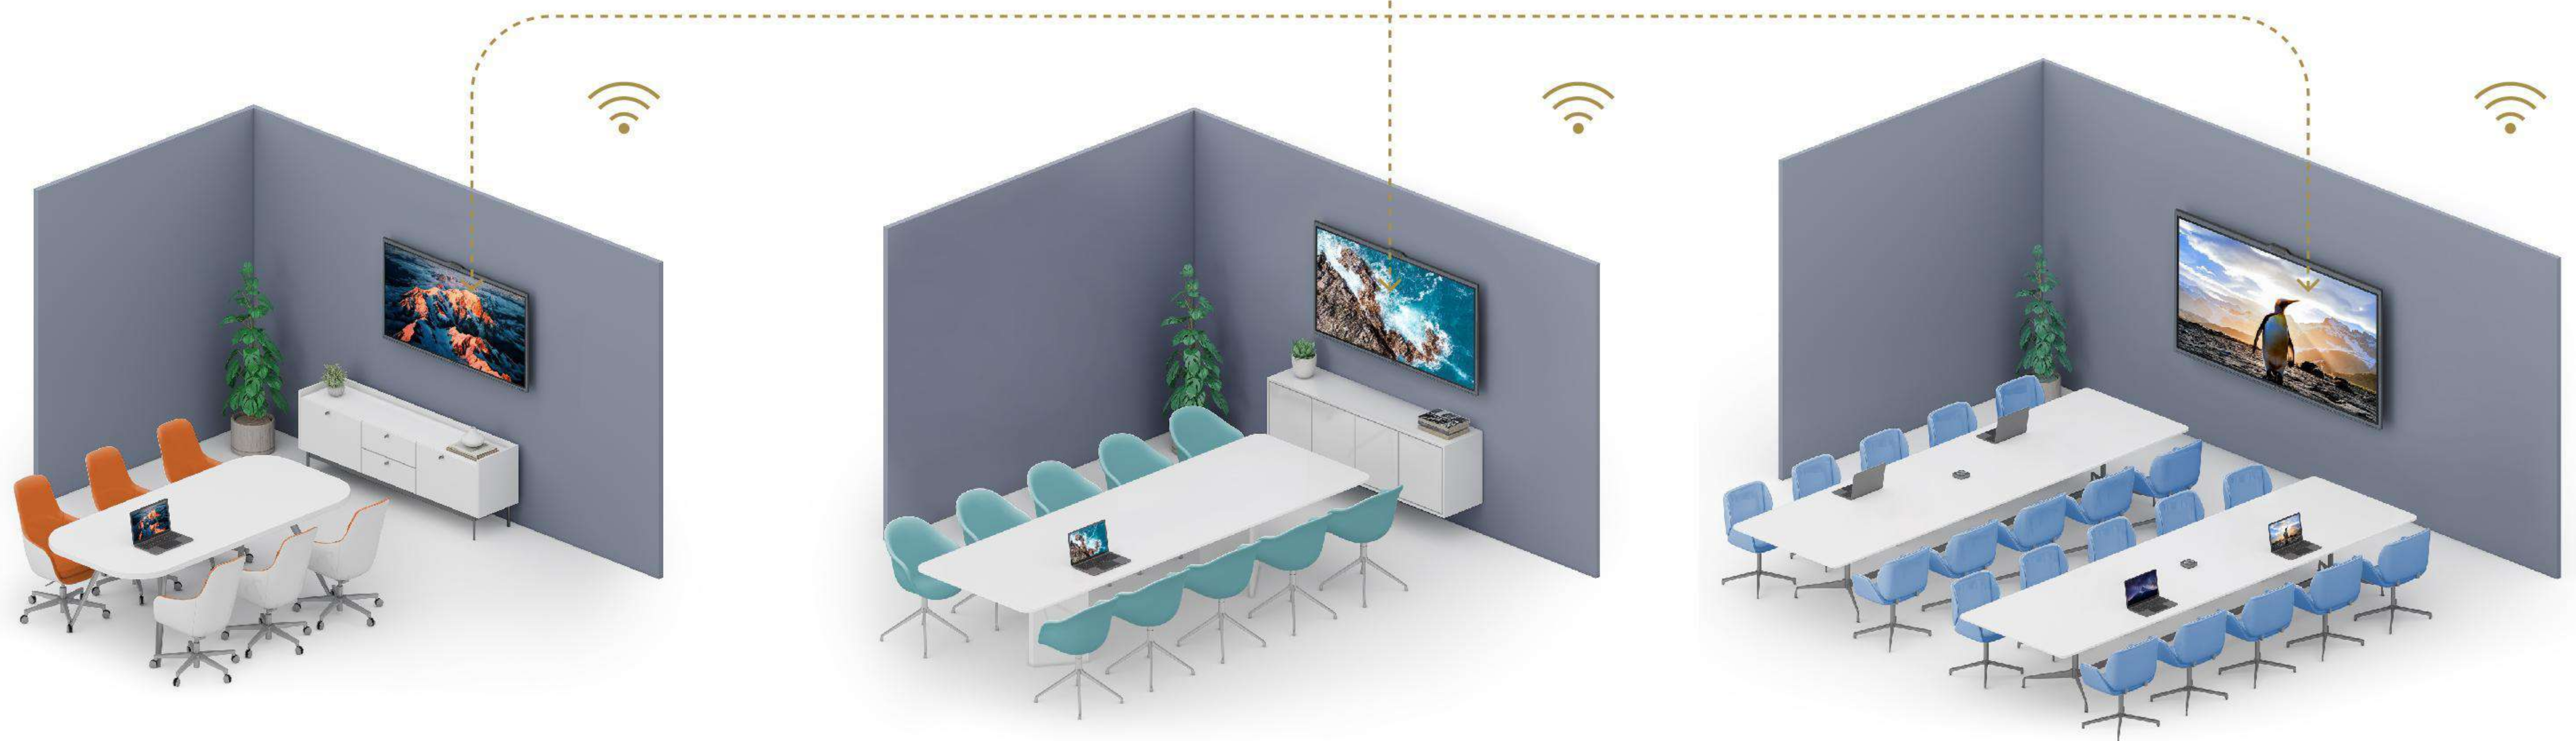

Instant Device Access and Management

IT teams can easily access and manage your MAXHUB devices instantly through the cloud.

Remotely update device firmware, turn the screen on/off, install apps, deliver a message to all panels, and more using the pre-installed MAXHUB device-management app.