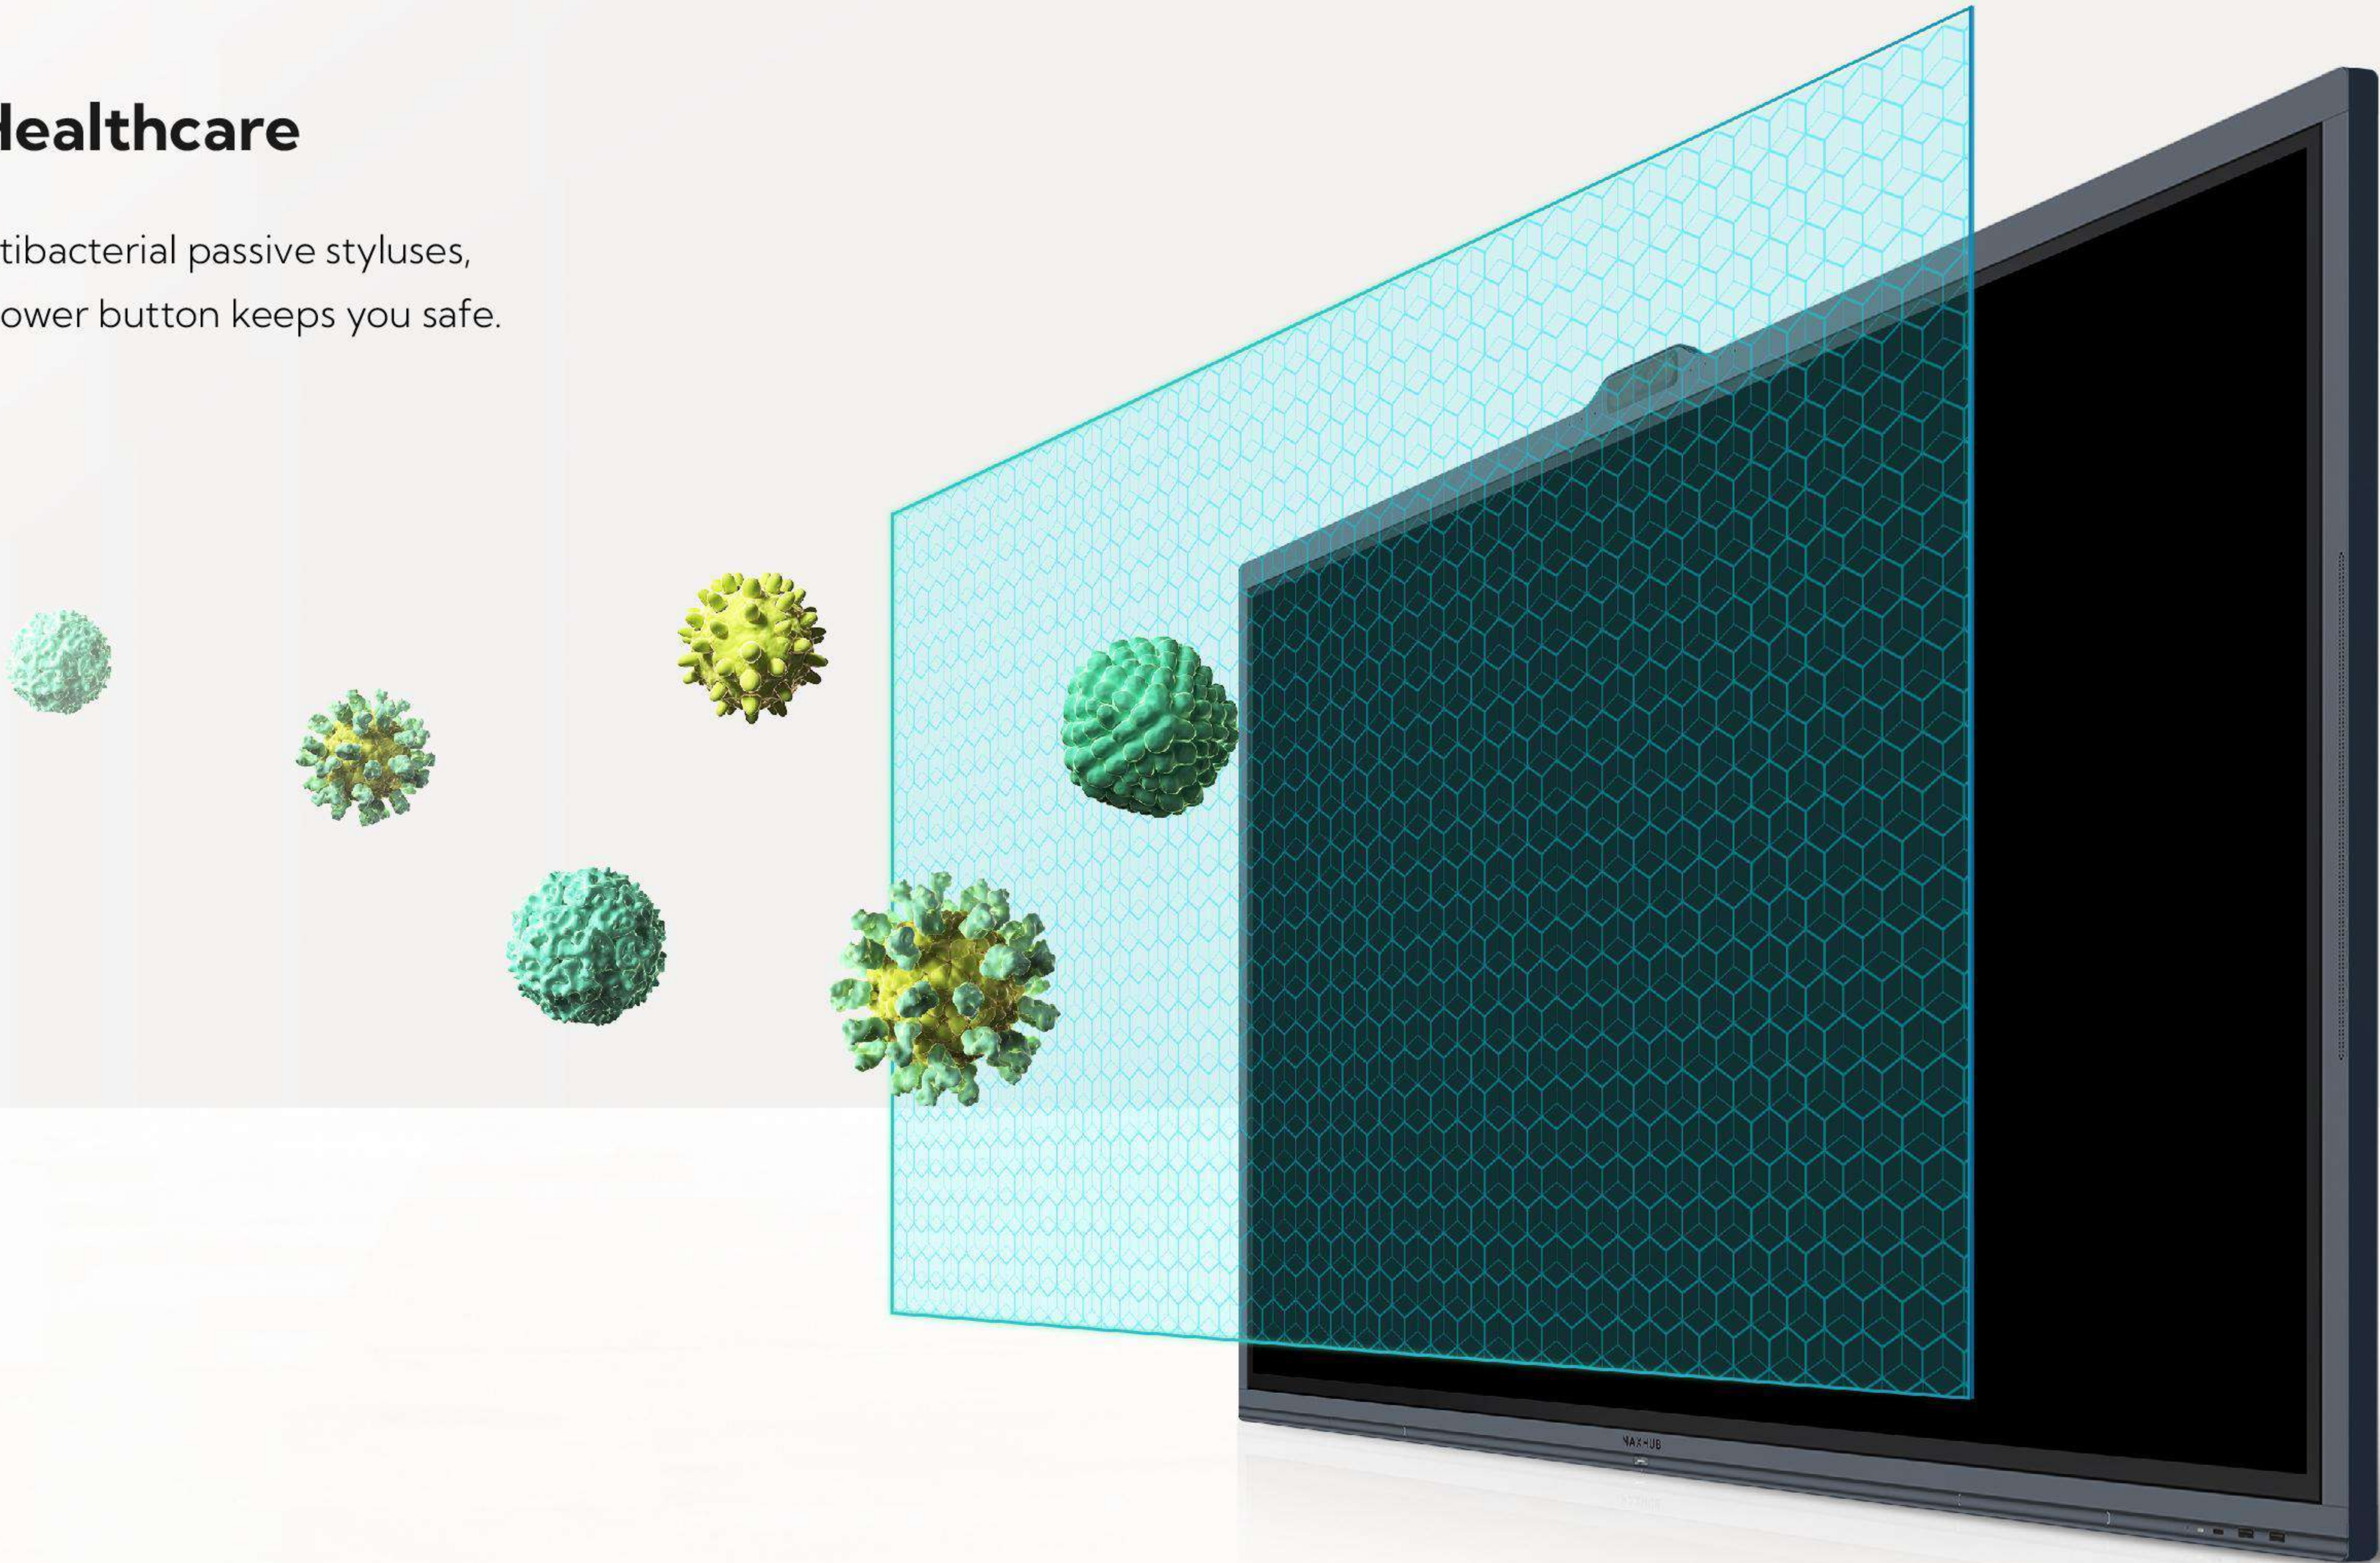

Prioritizing Healthcare

Antibacterial glass, antibacterial passive styluses, and an antibacterial power button keeps you safe.