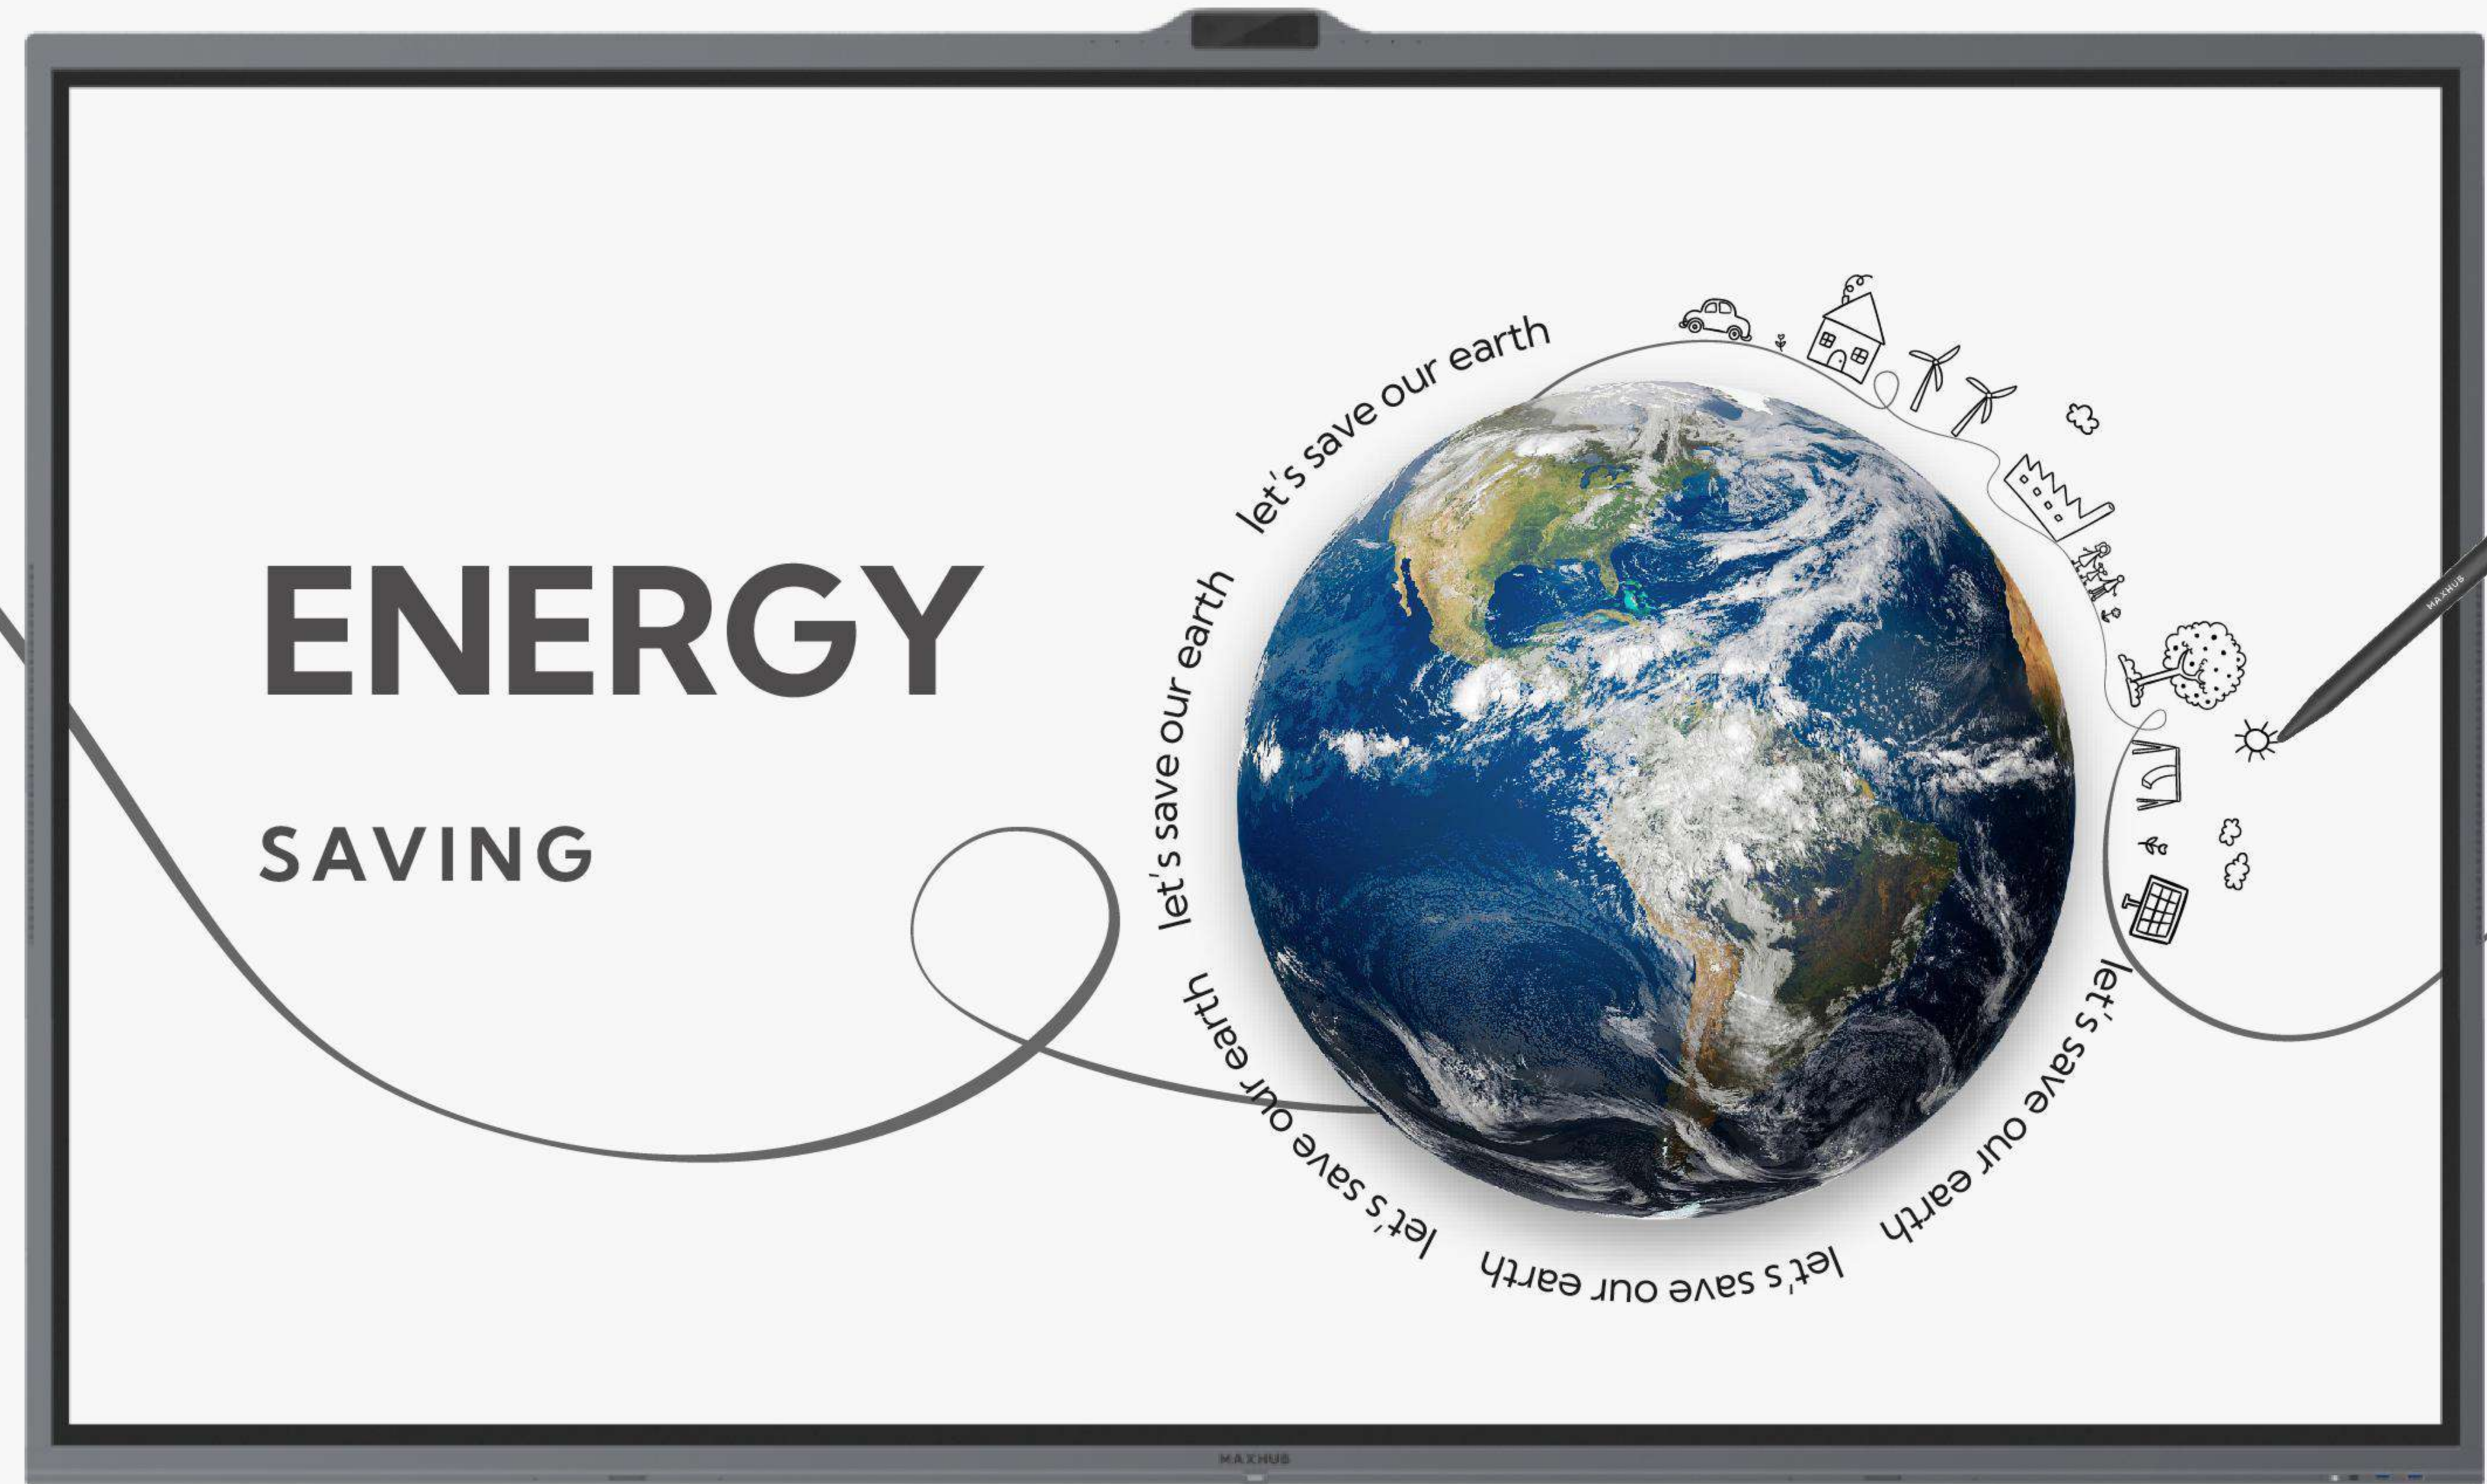

Sustainability in Design

ENERGY STAR-certified, the MAXHUB V6 ViewPro Series helps you protect the environment and save costs.

Instant Device Access and Management

IT teams can easily access and manage your MAXHUB devices instantly through the cloud.