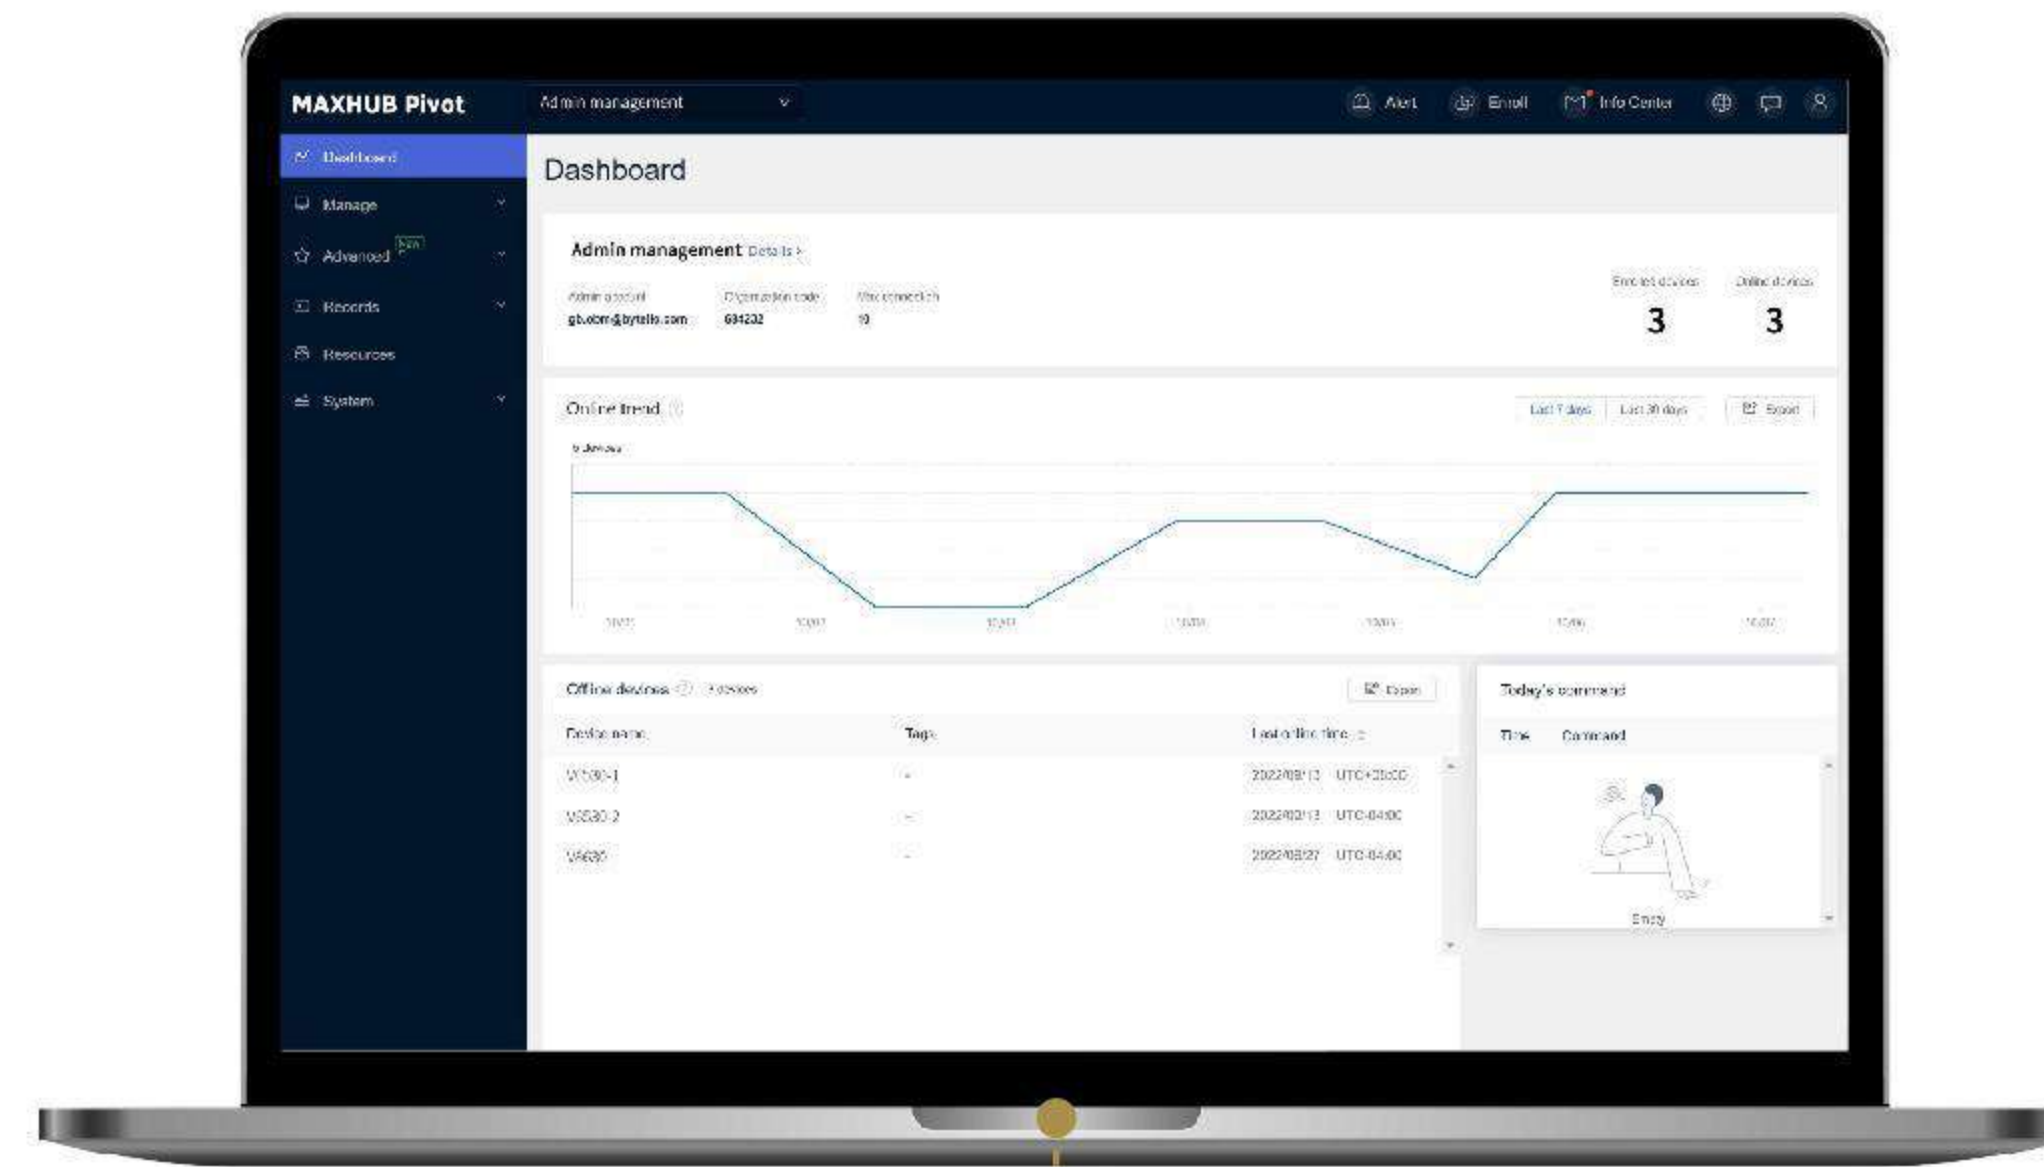

Sustainability in Design

ENERGY STAR-certified, the MAXHUB V6 ViewPro Series helps you protect the environment and save costs.

Instant Device Access and Management

IT teams can easily access and manage your MAXHUB devices instantly through the cloud.

Remotely update device firmware, turn the screen on/off, install apps, deliver a message to all panels, and more using the pre-installed MAXHUB device-management app.

Easy Feature Access With MAXHUB OS 6.0

MAXHUB OS 6.0 provides easy access to whiteboarding, video conferencing apps, and wireless projection. Users can personalize the customizable homepage for a tailored user experience, and join a scheduled meeting with just one click thanks to the integrated calendar design.