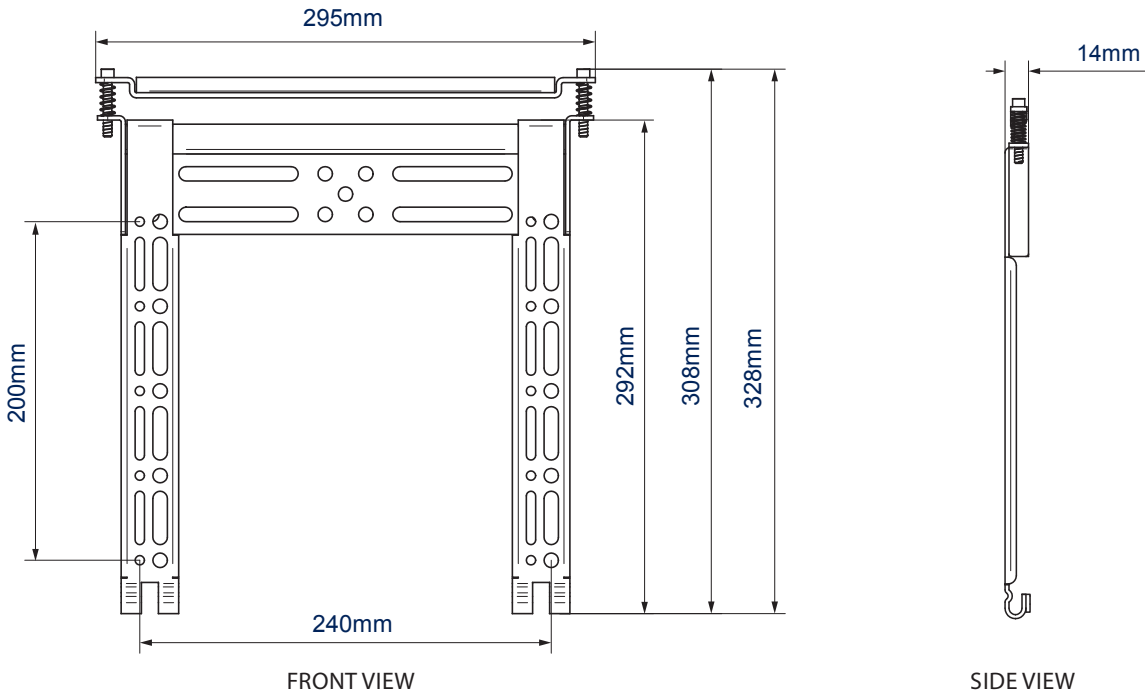

PACKING INFORMATION

COLOUR:	ORDER REF:	EAN CODE:	MASTER CARTON QTY:	INNER CARTON QTY:	MASTER CARTON WEIGHT:	MASTER CARTON CUBE:
Black	BT8200/B	5019318082009	8	2	12.9kg	0.037cbm