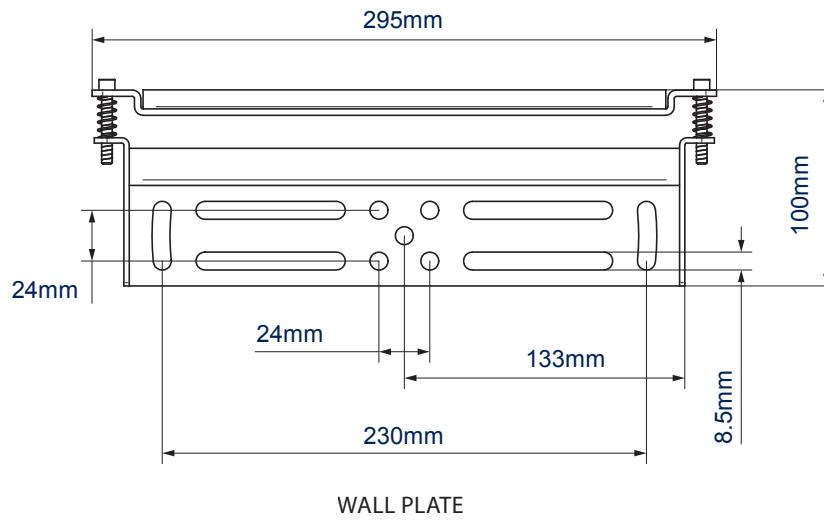

PACKING INFORMATION

COLOUR:	ORDER REF:	EAN CODE:	MASTER CARTON QTY:	INNER CARTON QTY:	MASTER CARTON WEIGHT:	MASTER CARTON CUBE:
Black	BT8200/B	5019318082009	8	2	12.9kg	0.037cbm