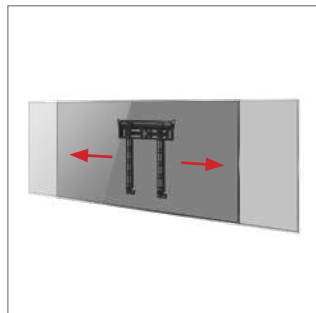

**MOUNTS
SCREENS
14MM FROM
THE WALL**

BT8200

ULTRA-SLIM UNIVERSAL FLAT SCREEN WALL MOUNT

Designed for medium sized screens up to 40kg, the ultra-slim BT8200 mounts screens just 14mm from the wall and features post installation screen alignment, B-Tech's "On Wall Levelling System" and simple 'hook-on' installation to make screen mounting as quick and simple as possible. The BT8200 also features B-Tech's patented 'Torsion-Lock' security to help prevent un-authorized removal of the screen. All mounting hardware included.

SPECIFICATION

Recommended screen size	up to 47"
Max load	40kg
Universal fixings	up to 240mm x 200mm
VESA® compatibility	up to 200 x 200
Distance from wall	14mm
Colour	Black

FEATURES

- Ultra-slim design mounts screens only 14mm from the wall
- Patented 'Torsion-Lock' security helps prevent un-authorized removal of the screen
- Features OWLS™ (On Wall Levelling System) to allow the wall plate to be levelled once mounted, eradicating the need to re-drill the wall
- Suitable for concrete or brick walls
- Post installation screen alignment for perfect screen positioning
- Low profile coach screws to allow the arms to slide, unobstructed along the rail
- Security locking screws, Allen key and locking bars provided for a secure installation
- Supplied pre-assembled to reduce install times
- Simple 'hook-on' installation
- All mounting hardware included

Ultra-slim design mounts screens only 14mm from the wall

Post installation screen alignment for perfect positioning every time

'Torsion-Lock' security helps prevent un-authorized removal of the screen

All mounting hardware included