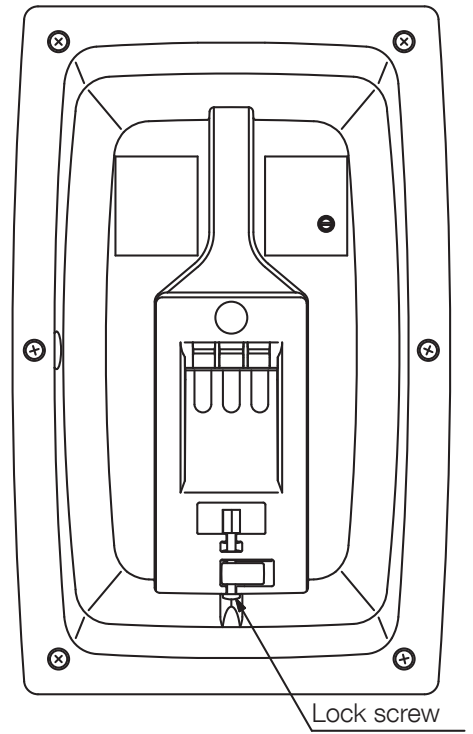

BS-1034

WALL MOUNT SPEAKER

The BS-1034 is a wall mount speaker that can be installed easily on the wall with help of the plug-in speaker receptacle.

Article number:BS-1034
Alternative products: BS-1034S, BS-634,
BS-634T

Specifications

Dimensions (W x H x D)	210 x 330 x 80 mm
Dimensions (ø x D)	x 80 mm
Finish	HIPS resin, off-white (RAL 9010 or equivalent),

Appearance

Front View

Side View

Rear View