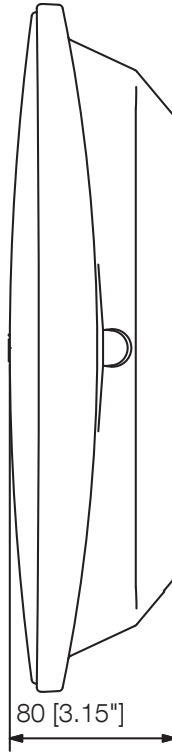

BS-1034

WALL MOUNT SPEAKER

The BS-1034 is a wall mount speaker that can be installed easily on the wall with help of the plug-in speaker receptacle.

Article number:BS-1034
Alternative products: BS-1034S, BS-634,
BS-634T

Specifications

Dimensions (W x H x D)	210 x 330 x 80 mm
Dimensions (ø x D)	x 80 mm
Finish	HIPS resin, off-white (RAL 9010 or equivalent),

Appearance

Front View

Side View

Rear View