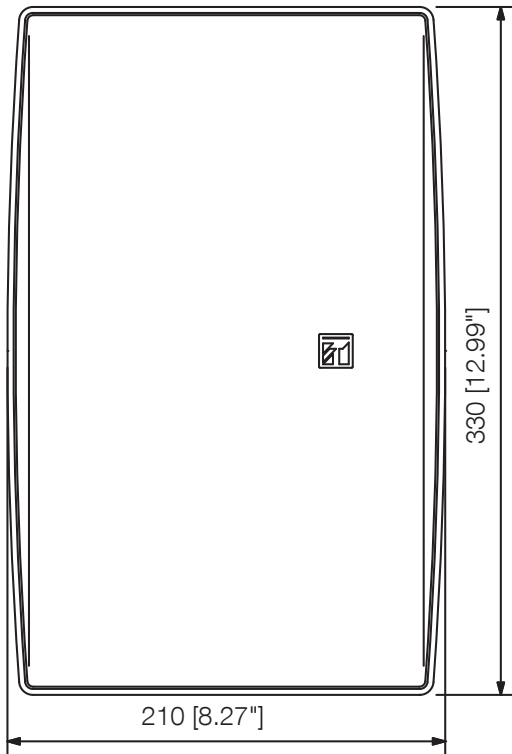

BS-1034

WALL MOUNT SPEAKER

The BS-1034 is a wall mount speaker that can be installed easily on the wall with help of the plug-in speaker receptacle.

Article number:BS-1034
Alternative products: BS-1034S, BS-634,
BS-634T

Specifications

Dimensions (W x H x D)	210 x 330 x 80 mm
Dimensions (ø x D)	x 80 mm
Finish	HIPS resin, off-white (RAL 9010 or equivalent),

Appearance

Front View

Side View

Rear View