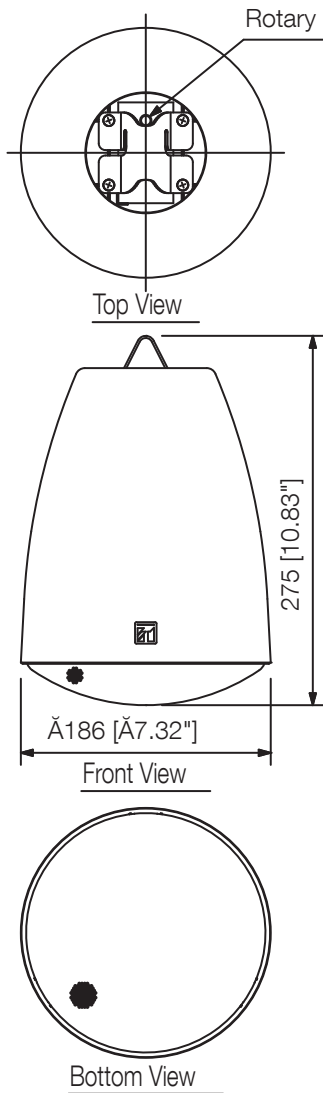

Article number: PE-304WU
Alternative products: PE-304BU, PE-604BU,
PE-604WU

Specifications

Dimensions (W x H x D)	x 275
Dimensions (ø x D)	186
Finish	HIPS resin, off-white (RAL 9010 or equivalent),

Appearance

Wiring Diagram

* Never connect the 170 Ω terminal to the 100 V line.
* Never connect the 8 Ω terminal to the 100 V or 70 V or 25 V line.

UNIT:mm SCALE:1/6