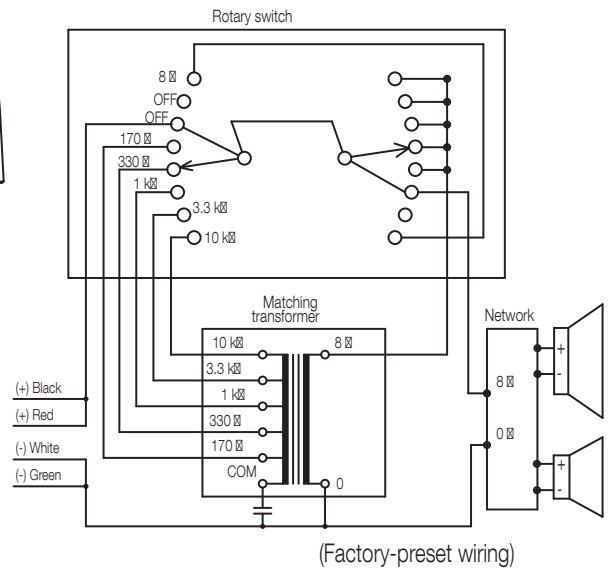

Article number: PE-304WU
Alternative products: PE-304BU, PE-604BU,
PE-604WU

Specifications

Dimensions (W x H x D)	x 275
Dimensions (ø x D)	186
Finish	HIPS resin, off-white (RAL 9010 or equivalent),

Appearance

Wiring Diagram

* Never connect the 170 Ω terminal to the 100 V line.
* Never connect the 8 Ω terminal to the 100 V or 70 V or 25 V line.

UNIT:mm SCALE:1/6