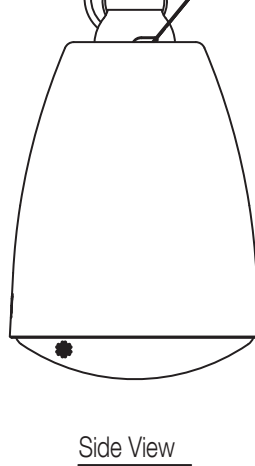

Article number: PE-304WU
Alternative products: PE-304BU, PE-604BU,
PE-604WU

Specifications

Dimensions (W x H x D)	x 275
Dimensions (ø x D)	186
Finish	HIPS resin, off-white (RAL 9010 or equivalent),

Appearance

Wiring Diagram

* Never connect the 170 Ω terminal to the 100 V line.
* Never connect the 8 Ω terminal to the 100 V or 70 V or 25 V line.

UNIT:mm SCALE:1/6