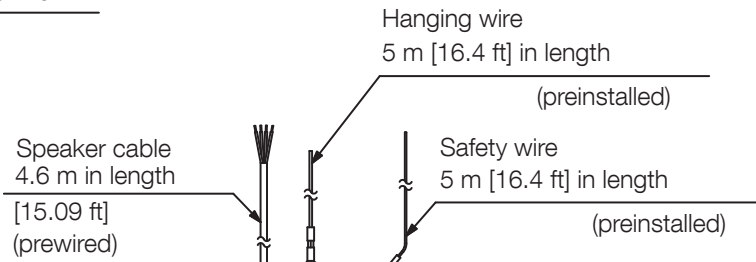

Article number: PE-304WU
Alternative products: PE-304BU, PE-604BU,
PE-604WU

Specifications

Dimensions (W x H x D)	x 275
Dimensions (ø x D)	186
Finish	HIPS resin, off-white (RAL 9010 or equivalent),

Appearance

Wiring Diagram

* Never connect the 170 Ω terminal to the 100 V line.
* Never connect the 8 Ω terminal to the 100 V or 70 V or 25 V line.

UNIT:mm SCALE:1/6