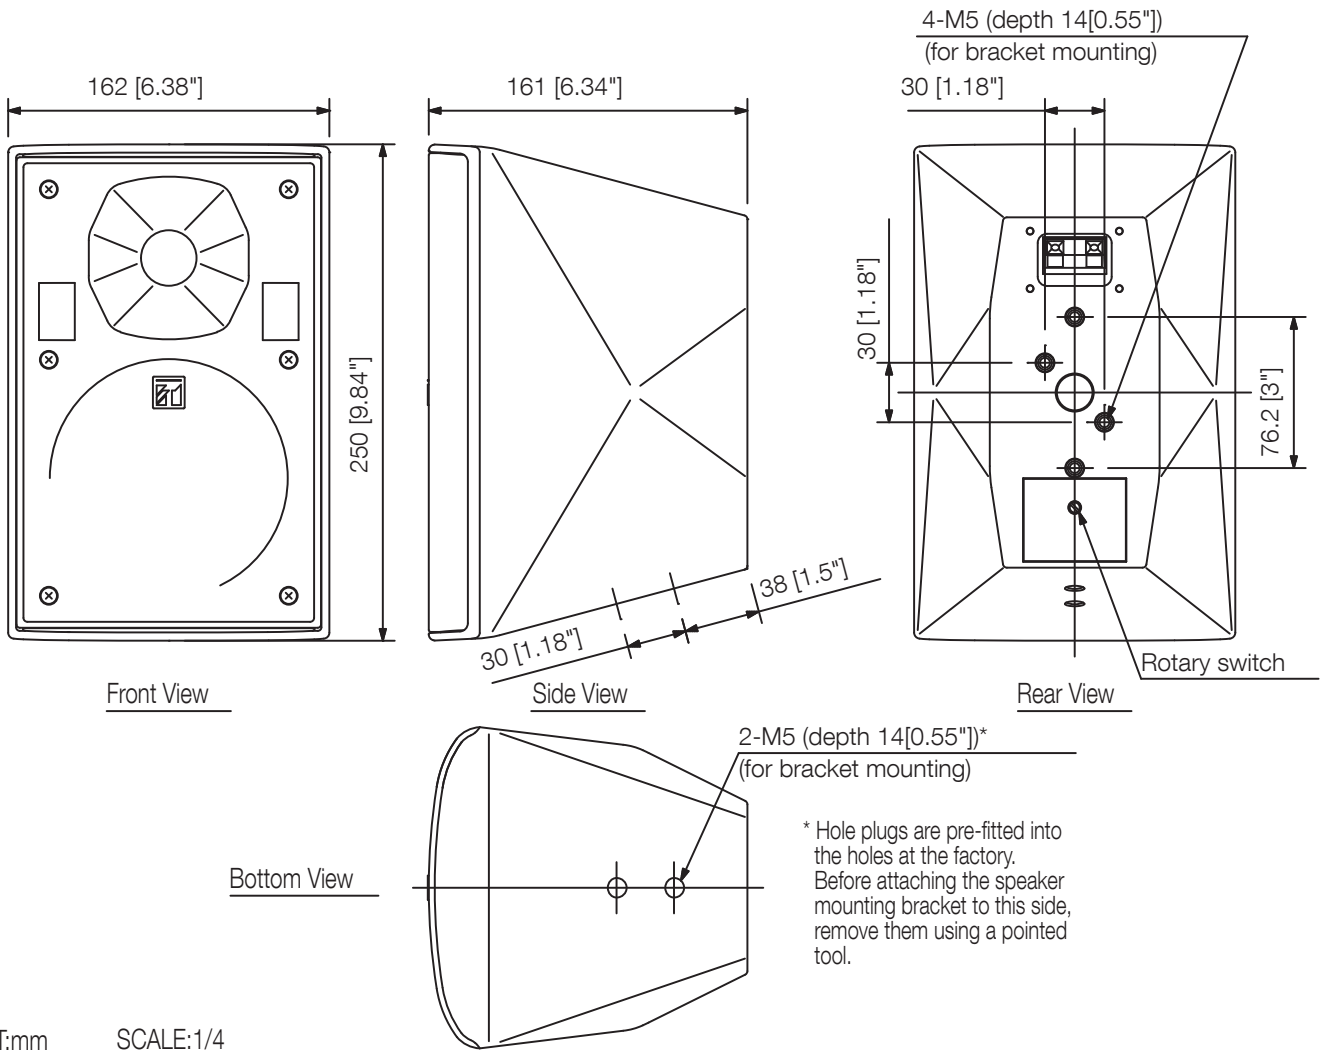

## Specifications

Dimensions (W x H x D)	162 x 250 x 161 mm
Dimensions (ø x D)	x 161 mm
Finish	HIPS resin, off-white (RAL 9010 or equivalent),
Operating temperature	-10 °C to +50 °C ( 14 °F to 122 °F)

# F-1300WTWP

SPEAKER SYSTEM

Appearance

UNIT:mm

SCALE:1/4