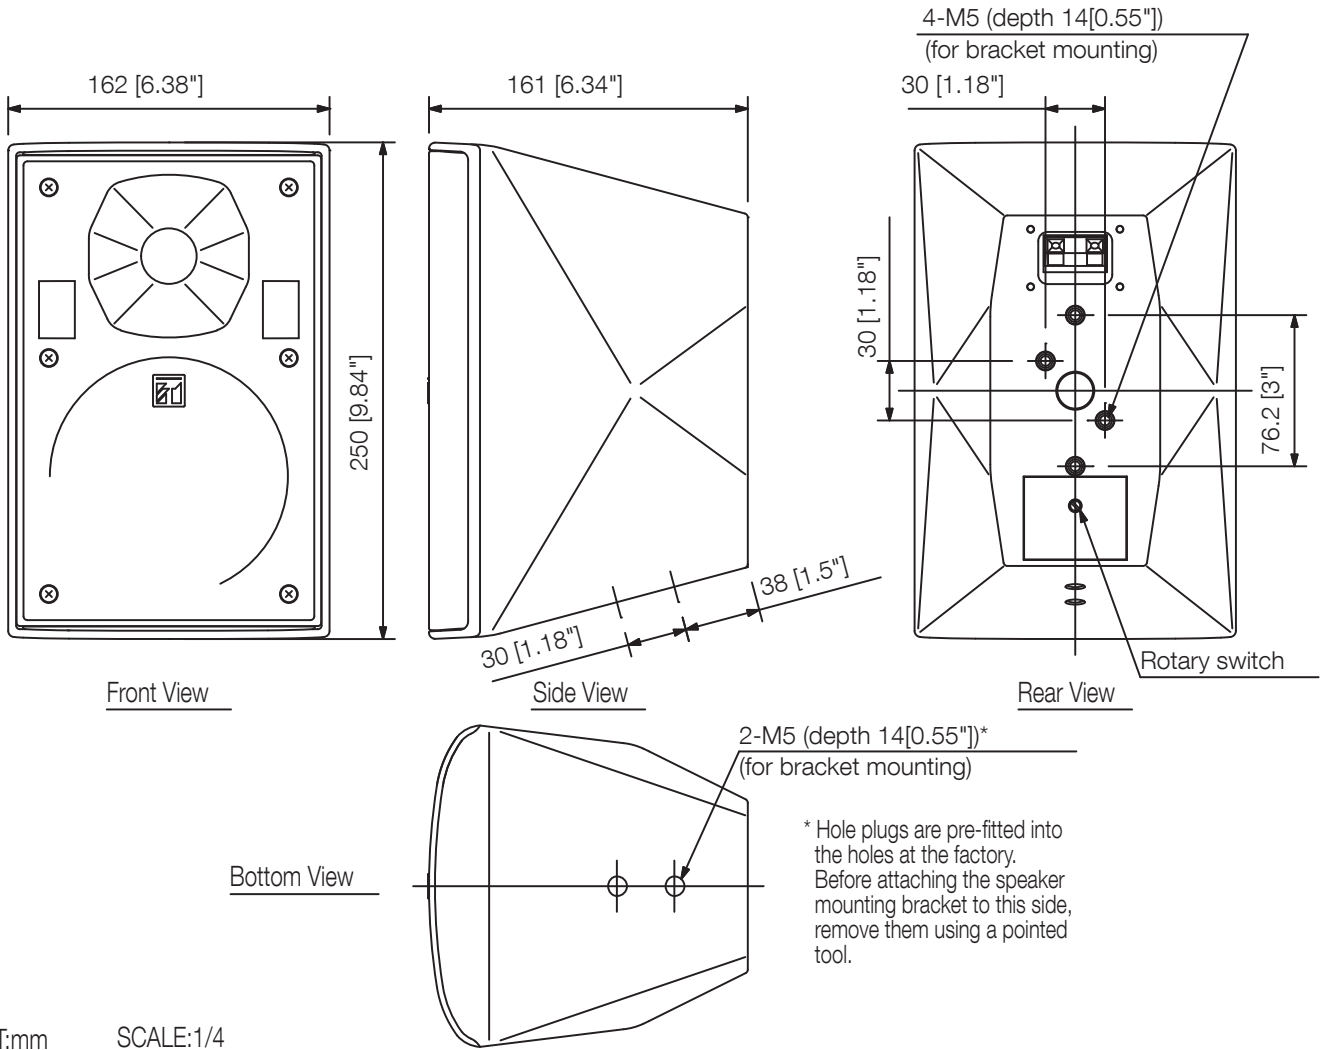

Article number:F-1300BTWP
 Alternative products: F-1300B, F-1300BT,
 F-1300W, F-1300WT, F-1300WTWP

Specifications

Dimensions (W x H x D)	162 x 250 x 161 mm
Dimensions (ø x D)	x 161 mm
Finish	HIPS resin, black (RAL 9011 or equivalent),

F-1300BTWP

SPEAKER SYSTEM

Appearance

UNIT:mm

SCALE:1/4