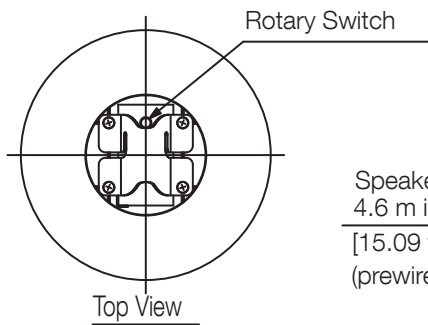

Article number: PE-304BU
Alternative products: PE-304WU, PE-604BU,
PE-604WU

Specifications

Dimensions (W x H x D)	x 275
Dimensions (ø x D)	186
Finish	HIPS resin, black (RAL 9011 or equivalent),

Appearance

UNIT:mm SCALE:1/6

Wiring Diagram

- * Never connect the 170 Ω terminal to the 100 V line.
- * Never connect the 8 Ω terminal to the 100 V or 70 V or 25 V line.