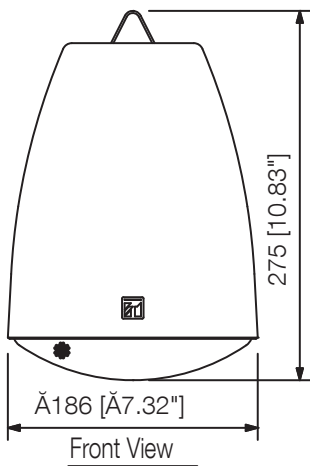

Article number: PE-304BU
Alternative products: PE-304WU, PE-604BU,
PE-604WU

Specifications

Dimensions (W x H x D)	x 275
Dimensions (ø x D)	186
Finish	HIPS resin, black (RAL 9011 or equivalent),

Appearance

UNIT:mm SCALE:1/6

Wiring Diagram

- * Never connect the 170 Ω terminal to the 100 V line.
- * Never connect the 8 Ω terminal to the 100 V or 70 V or 25 V line.