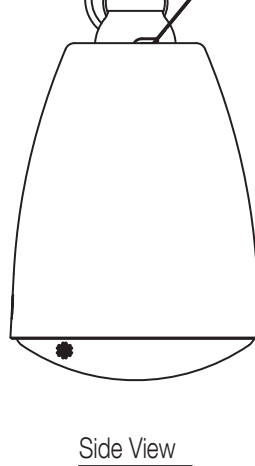

Article number: PE-304BU
Alternative products: PE-304WU, PE-604BU,
PE-604WU

Specifications

Dimensions (W x H x D)	x 275
Dimensions (ø x D)	186
Finish	HIPS resin, black (RAL 9011 or equivalent),

Appearance

UNIT:mm SCALE:1/6

Wiring Diagram

- * Never connect the 170 Ω terminal to the 100 V line.
- * Never connect the 8 Ω terminal to the 100 V or 70 V or 25 V line.