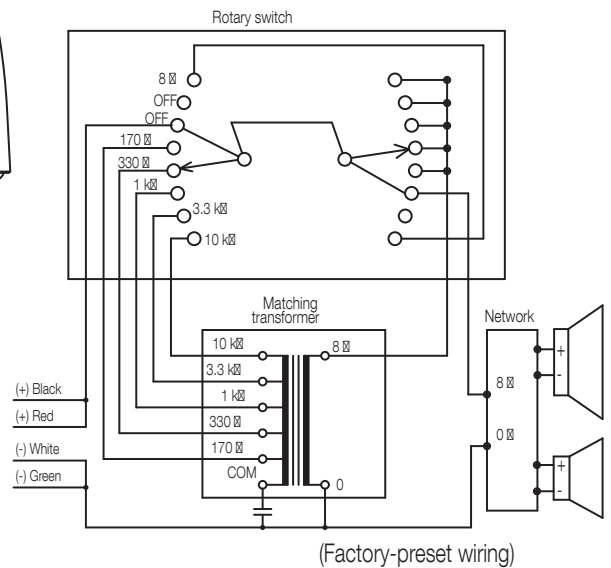

Article number: PE-304BU
Alternative products: PE-304WU, PE-604BU,
PE-604WU

Specifications

Dimensions (W x H x D)	x 275
Dimensions (ø x D)	186
Finish	HIPS resin, black (RAL 9011 or equivalent),

Appearance

UNIT:mm SCALE:1/6

Wiring Diagram

- * Never connect the 170 Ω terminal to the 100 V line.
- * Never connect the 8 Ω terminal to the 100 V or 70 V or 25 V line.