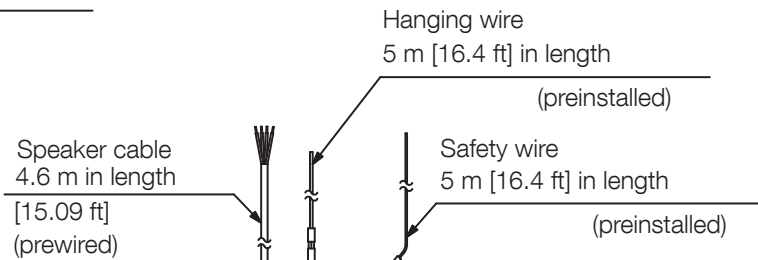

Article number: PE-304BU
Alternative products: PE-304WU, PE-604BU,
PE-604WU

Specifications

Dimensions (W x H x D)	x 275
Dimensions (ø x D)	186
Finish	HIPS resin, black (RAL 9011 or equivalent),

Appearance

UNIT:mm SCALE:1/6

Wiring Diagram

- * Never connect the 170 Ω terminal to the 100 V line.
- * Never connect the 8 Ω terminal to the 100 V or 70 V or 25 V line.