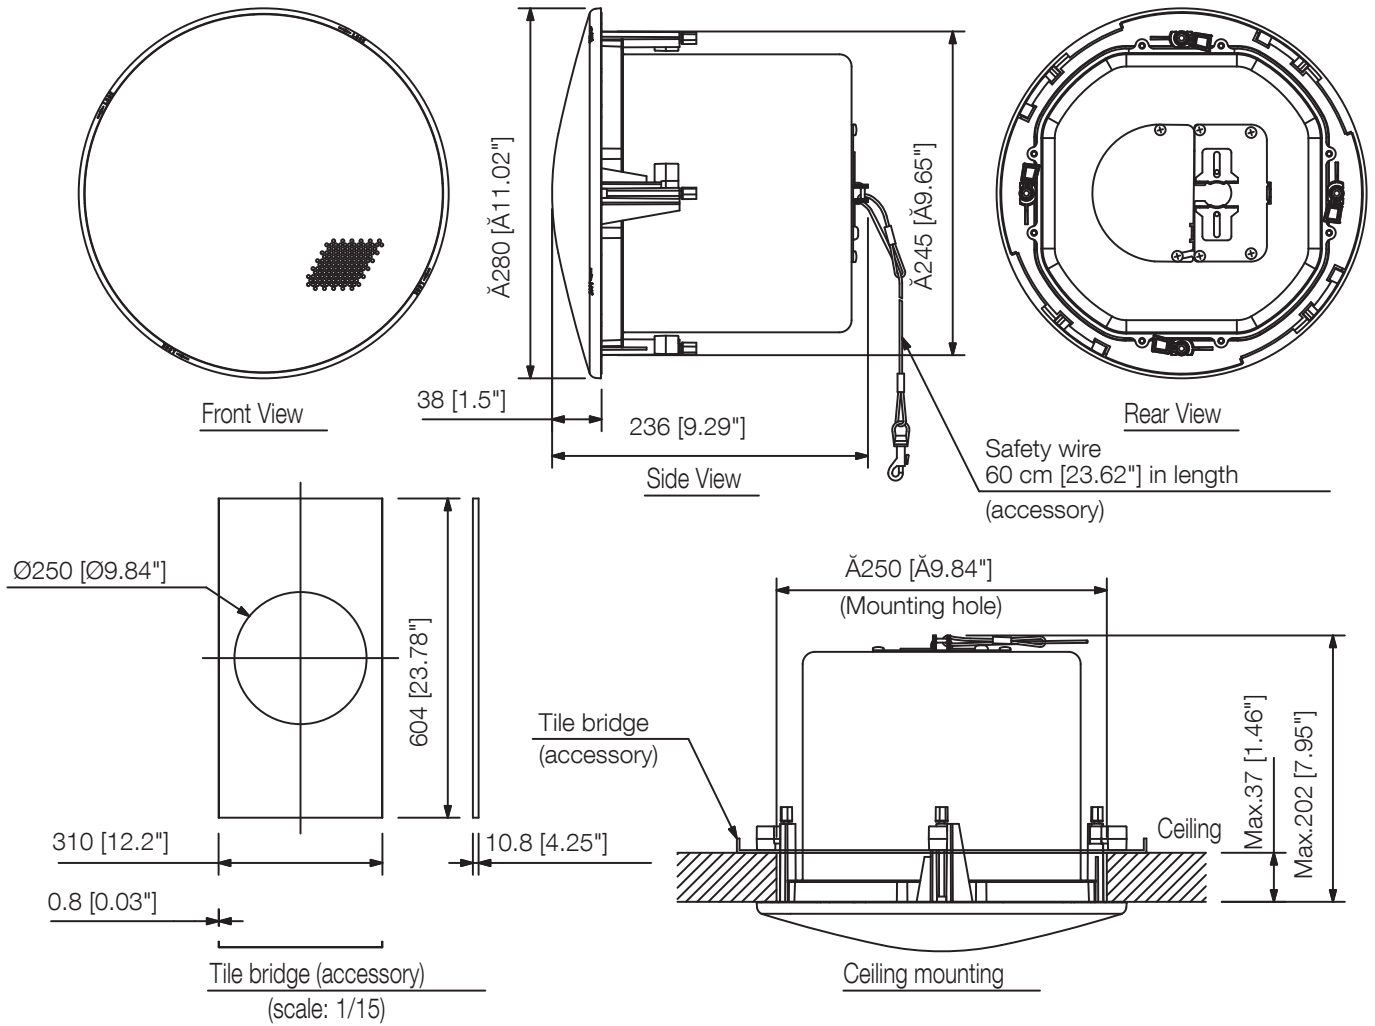

F-2852C

PANEL CONE SPEAKER

The F-2852C ceiling and wall-mounted speaker covers a wide area and can be used for 25, 70 and 100 V line applications. Well-balanced sound can be heard uniformly at any location.

Article number: F-2852C EU
Alternative products: F-2352C

Specifications

Dimensions (W x H x D)	x 227
Dimensions (ø x D)	280 x 227 mm
Finish	Steel plate, Fire-resistant ABS resin (resin material grade: UL-94 V-0), cream white (RAL 9001 or equivalent),

F-2852C

PANEL CONE SPEAKER

Appearance

UNIT:mm

SCALE:1/6