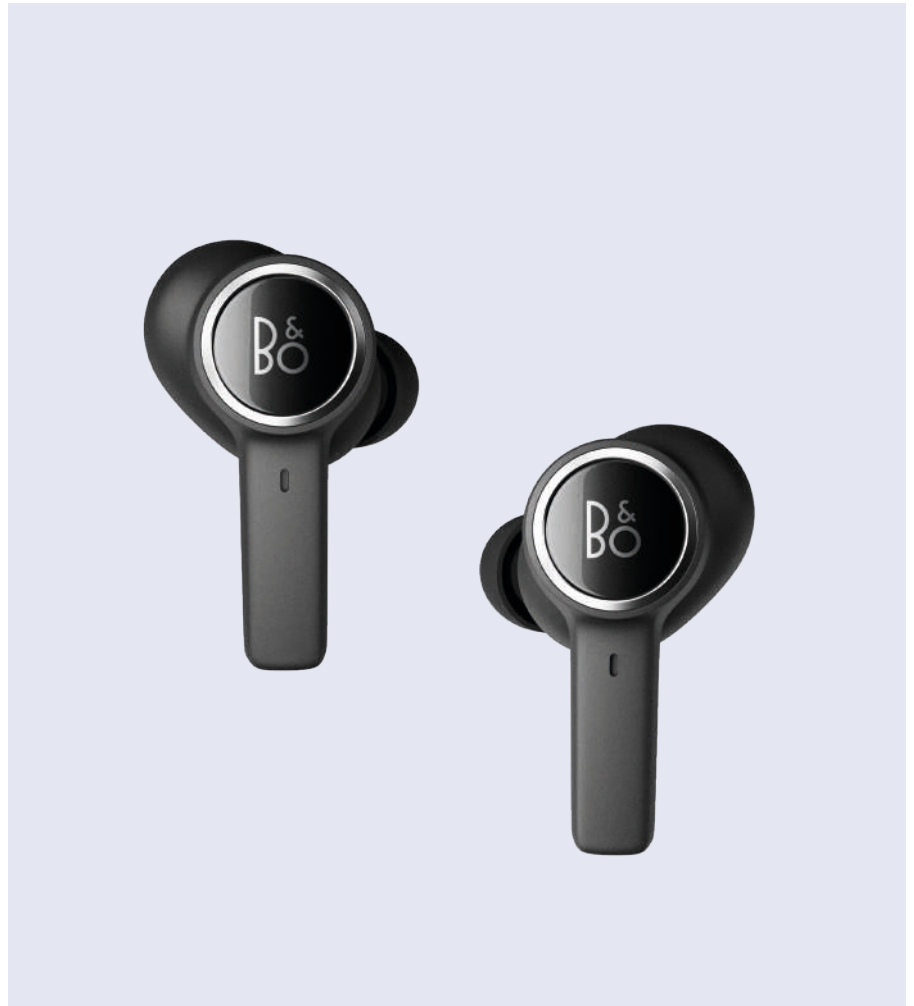

Beocom EX

The all-new design marks a new era of true wireless B&O products that simplifies personal sound through superior versatility.

The Beocom EX is designed for everyday life and perfected for use in your professional life. Whether you are working out, at the office, or travelling, these ultra-compact earbuds combine high-fidelity audio with powerful noise cancellation to help maintain your focus.

With their superior versatility, design, and certifications Beocom EX are crafted for the hybrid working everyday use - instantly becoming your primary sound companion for calls, video and music.