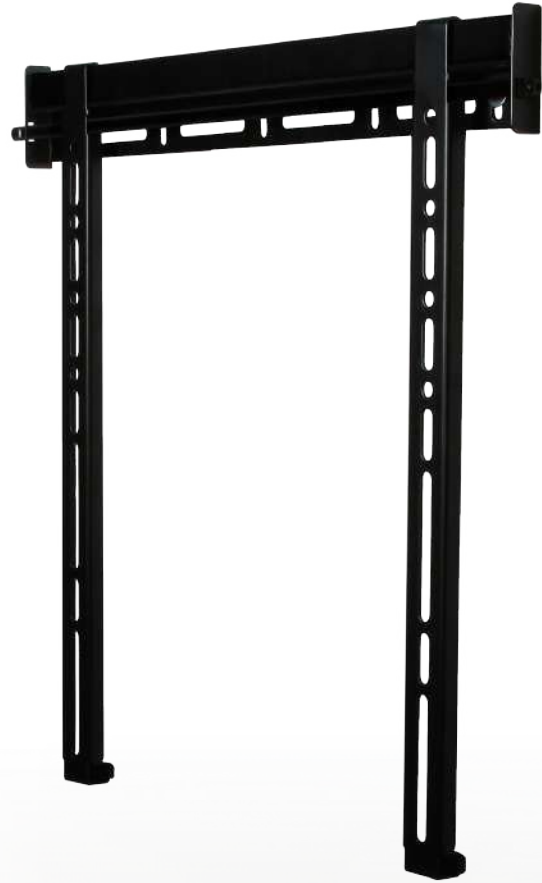

**MOUNTS
 SCREEN
 20MM FROM
 THE WALL**

BTV5 10

UNIVERSAL FLAT SCREEN WALL MOUNT

Designed to mount large sized screens just 20mm from the wall, with its low-profile design the BTV510 is ideal for home installations. Suitable for concrete, brick or stud walls up to 16", this mount features a simple 'hook-on' installation and post installation screen alignment to make screen mounting as quick and simple as possible. The BTV510 also features a security locking bar to help prevent un-authorized removal of the screen. All fixings and mounting hardware included.

SPECIFICATION

Recommended screen size	up to 55"
Max load	50kg
VESA® & non-VESA fixings	up to 425 x 400
Distance from wall	20mm
Colour	Black

FEATURES

- Low profile design for a close to the wall installation
- Lateral adjustment of screen once mounted
- Security locking bar to prevent unauthorised screen removal
- Suitable for concrete, brick or stud walls up to 16"
- Simple 'hook-on' installation
- All mounting hardware included

Low profile design mounts screen only 20mm from wall

Locking bar for secure installation (padlock not included)

Supplied in retail packaging, ideal for the consumer market

All fixings and mounting hardware included