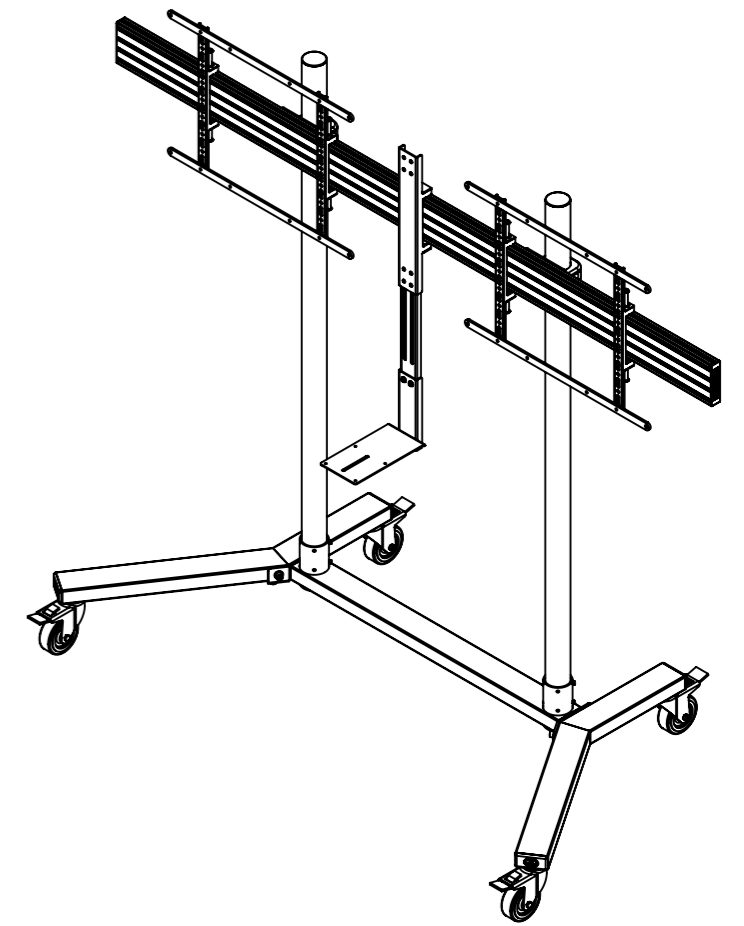

THE INFORMATION CONTAINED IN THIS DRAWING IS THE SOLE PROPERTY OF B-TECH INTERNATIONAL DESIGN AND MANUFACTURING LIMITED, ANY REPRODUCTION IN PART OR WHOLE WITHOUT THE WRITTEN PERMISSION OF B-TECH INTERNATIONAL DESIGN AND MANUFACTURING LIMITED IS PROHIBITED.

B-Tech International Design and Manufacturing Limited makes no representation or warranties, express or implied, with respect to the reuse of the data provided herewith, regardless of its format or the means of its transmission. B-Tech International Design and Manufacturing Limited makes every effort to provide accurate information, however there is no guarantee or representation to the user as to the accuracy, currency, suitability or reliability of this data. The user assumes all risks associated with its use. B-Tech International Design and Manufacturing Limited assumes no responsibility for actual or consequential damage incurred as a result of any user's reliance on this data.

B-Tech International Design and Manufacturing Limited		B-Tech No: BT8513
Part of the B-Tech International Group of Companies		Version: V1.0
UNLESS OTHERWISE SPECIFIED DIMENSIONS ARE IN MILLIMETERS	Size: A3	Title: Universal Twin Screen VC Trolley with Webcam Shelf
	Scale: 1:15	Revision: 0.0
Sheet: 1 of 1	Date: 8/10/2017	File Name: BTD-BT8513-R0.0