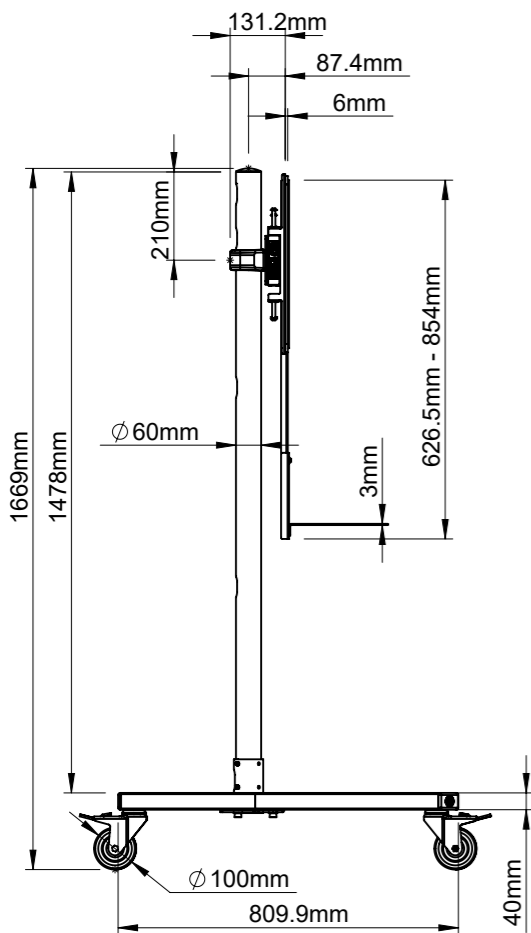

THE INFORMATION CONTAINED IN THIS DRAWING IS THE SOLE PROPERTY OF B-TECH INTERNATIONAL DESIGN AND MANUFACTURING LIMITED, ANY REPRODUCTION IN PART OR WHOLE WITHOUT THE WRITTEN PERMISSION OF B-TECH INTERNATIONAL DESIGN AND MANUFACTURING LIMITED IS PROHIBITED.

B-Tech International Design and Manufacturing Limited makes no representation or warranties, express or implied, with respect to the reuse of the data provided herewith, regardless of its format or the means of its transmission. B-Tech International Design and Manufacturing Limited makes every effort to provide accurate information, however there is no guarantee or representation to the user as to the accuracy, currency, suitability or reliability of this data. The user assumes all risks associated with its use. B-Tech International Design and Manufacturing Limited assumes no responsibility for actual or consequential damage incurred as a result of any user's reliance on this data.

B-Tech International Design and Manufacturing Limited		B-Tech No: BT8513
Part of the B-Tech International Group of Companies		Version: V1.0
UNLESS OTHERWISE SPECIFIED DIMENSIONS ARE IN MILLIMETERS	Size: A3	Title: Universal Twin Screen VC Trolley with Webcam Shelf
	Scale: 1:15	Revision: 0.0
Sheet: 1 of 1	Date: 8/10/2017	File Name: BTD-BT8513-R0.0