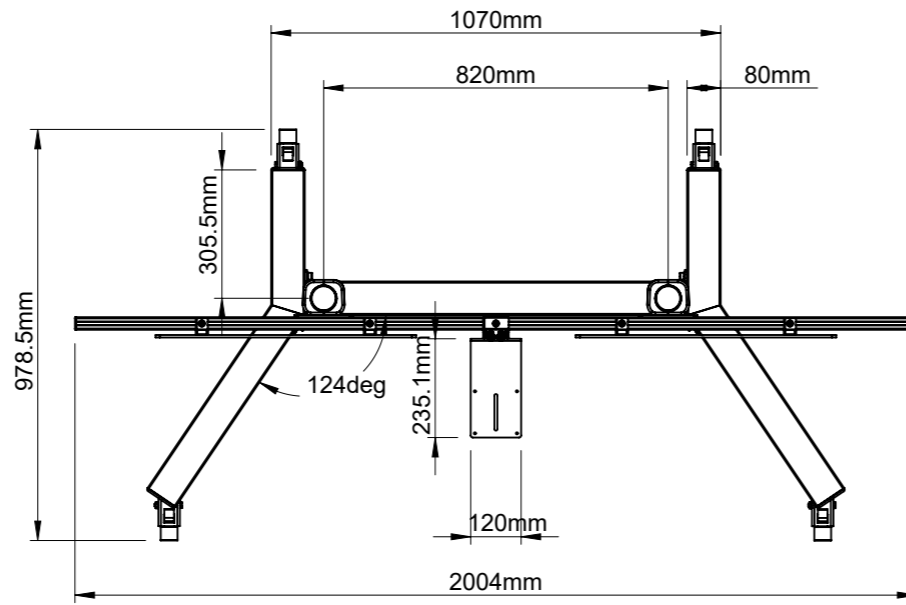

THE INFORMATION CONTAINED IN THIS DRAWING IS THE SOLE PROPERTY OF B-TECH INTERNATIONAL DESIGN AND MANUFACTURING LIMITED, ANY REPRODUCTION IN PART OR WHOLE WITHOUT THE WRITTEN PERMISSION OF B-TECH INTERNATIONAL DESIGN AND MANUFACTURING LIMITED IS PROHIBITED.

B-Tech International Design and Manufacturing Limited makes no representation or warranties, express or implied, with respect to the reuse of the data provided herewith, regardless of its format or the means of its transmission. B-Tech International Design and Manufacturing Limited makes every effort to provide accurate information, however there is no guarantee or representation to the user as to the accuracy, currency, suitability or reliability of this data. The user assumes all risks associated with its use. B-Tech International Design and Manufacturing Limited assumes no responsibility for actual or consequential damage incurred as a result of any user's reliance on this data.

B-Tech International Design and Manufacturing Limited		B-Tech No: BT8513
Part of the B-Tech International Group of Companies		Version: V1.0
UNLESS OTHERWISE SPECIFIED DIMENSIONS ARE IN MILLIMETERS	Size: A3	Title: Universal Twin Screen VC Trolley with Webcam Shelf
	Scale: 1:15	Revision: 0.0
Sheet: 1 of 1	Date: 8/10/2017	File Name: BTD-BT8513-R0.0