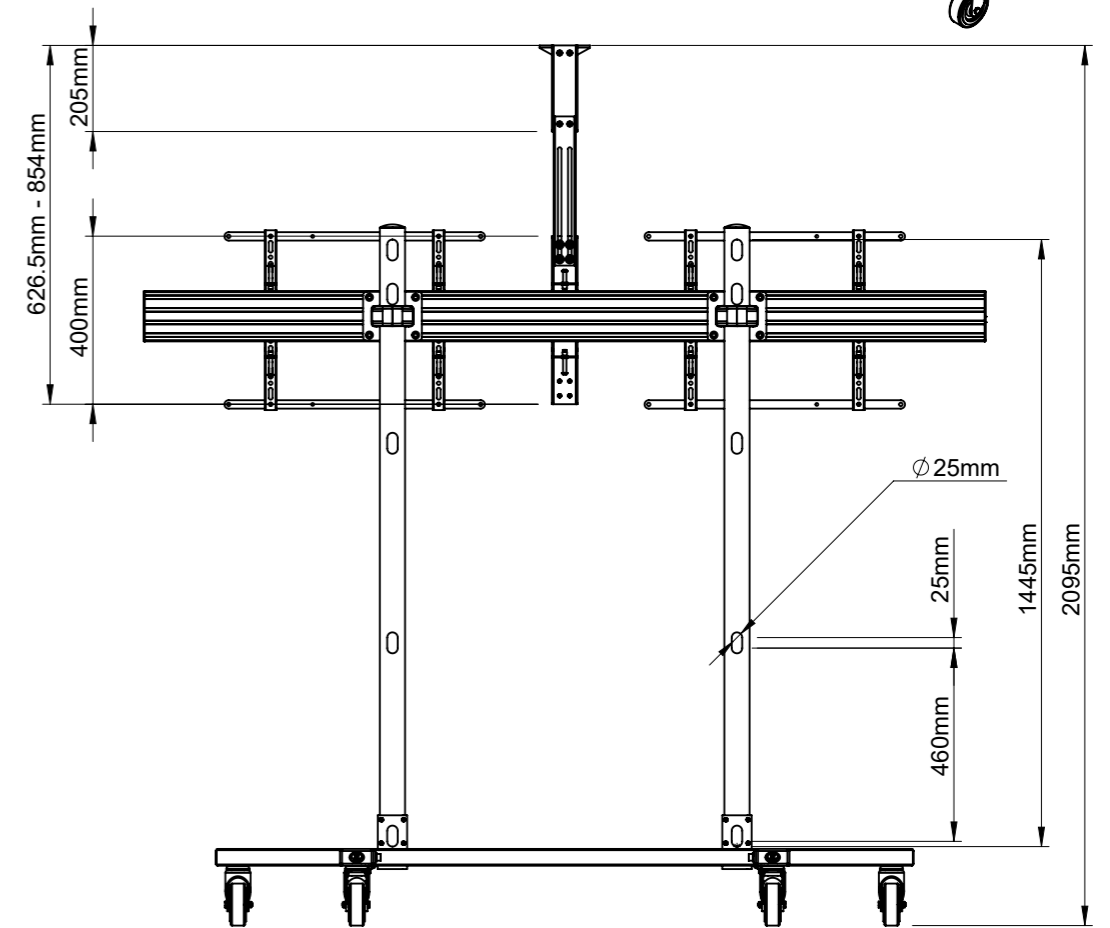

THE INFORMATION CONTAINED IN THIS DRAWING IS THE SOLE PROPERTY OF B-TECH INTERNATIONAL DESIGN AND MANUFACTURING LIMITED, ANY REPRODUCTION IN PART OR WHOLE WITHOUT THE WRITTEN PERMISSION OF B-TECH INTERNATIONAL DESIGN AND MANUFACTURING LIMITED IS PROHIBITED.

B-Tech International Design and Manufacturing Limited makes no representation or warranties, express or implied, with respect to the reuse of the data provided herewith, regardless of its format or the means of its transmission. B-Tech International Design and Manufacturing Limited makes every effort to provide accurate information, however there is no guarantee or representation to the user as to the accuracy, currency, suitability or reliability of this data. The user assumes all risks associated with its use. B-Tech International Design and Manufacturing Limited assumes no responsibility for actual or consequential damage incurred as a result of any user's reliance on this data.

B-Tech International Design and Manufacturing Limited		B-Tech No: BT8513
Part of the B-Tech International Group of Companies		Version: V1.0
UNLESS OTHERWISE SPECIFIED DIMENSIONS ARE IN MILLIMETERS	Size: A3	Title: Universal Twin Screen VC Trolley with Webcam Shelf
	Scale: 1:15	Revision: 0.0
Sheet: 1 of 1	Date: 8/10/2017	File Name: BTD-BT8513-R0.0