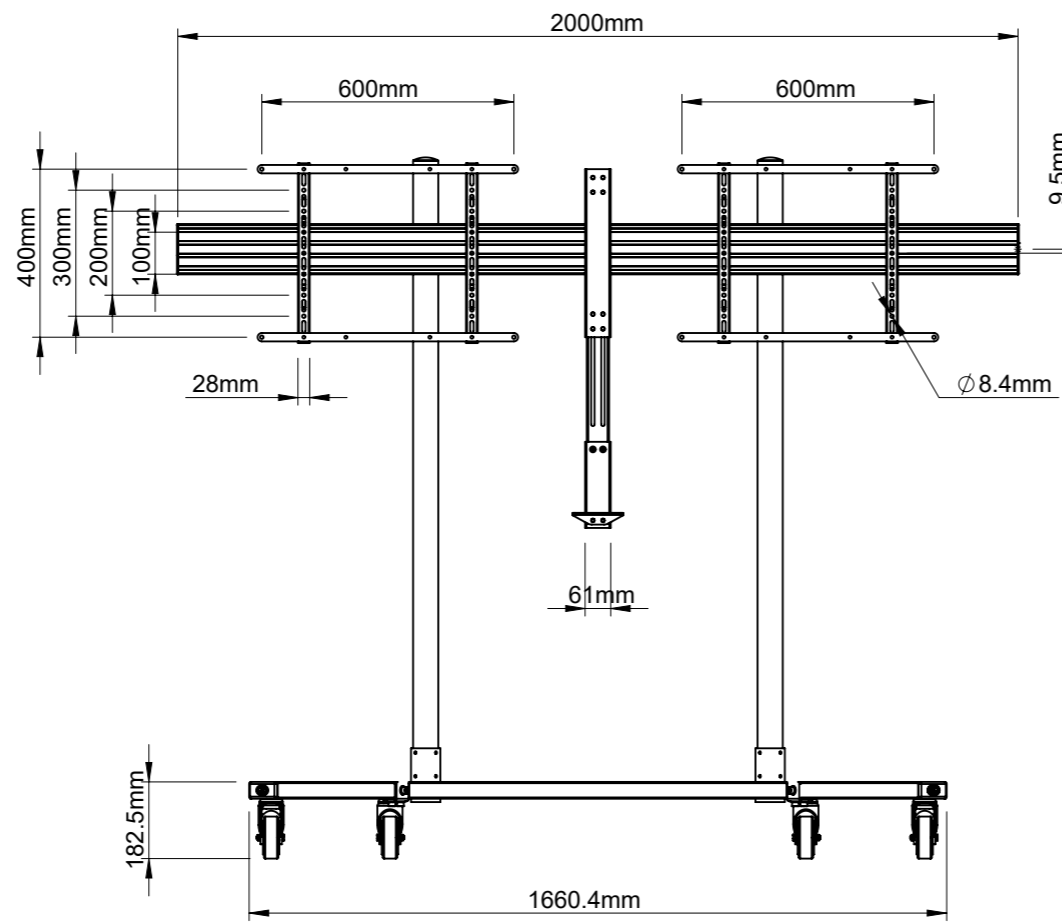

THE INFORMATION CONTAINED IN THIS DRAWING IS THE SOLE PROPERTY OF B-TECH INTERNATIONAL DESIGN AND MANUFACTURING LIMITED, ANY REPRODUCTION IN PART OR WHOLE WITHOUT THE WRITTEN PERMISSION OF B-TECH INTERNATIONAL DESIGN AND MANUFACTURING LIMITED IS PROHIBITED.

B-Tech International Design and Manufacturing Limited makes no representation or warranties, express or implied, with respect to the reuse of the data provided herewith, regardless of its format or the means of its transmission. B-Tech International Design and Manufacturing Limited makes every effort to provide accurate information, however there is no guarantee or representation to the user as to the accuracy, currency, suitability or reliability of this data. The user assumes all risks associated with its use. B-Tech International Design and Manufacturing Limited assumes no responsibility for actual or consequential damage incurred as a result of any user's reliance on this data.

B-Tech International Design and Manufacturing Limited		B-Tech No: BT8513
Part of the B-Tech International Group of Companies		Version: V1.0
UNLESS OTHERWISE SPECIFIED DIMENSIONS ARE IN MILLIMETERS	Size: A3	Title: Universal Twin Screen VC Trolley with Webcam Shelf
	Scale: 1:15	Revision: 0.0
Sheet: 1 of 1	Date: 8/10/2017	File Name: BTD-BT8513-R0.0