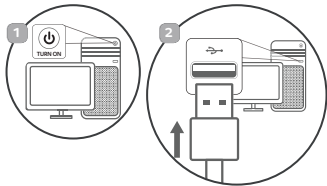

+ OTHER DEVICES WITH A USB PORT

PLUG & PLAY CONNECTION

no hassles just plug the cord into a free USB port and you are ready to go

Plug the mouse cable into a USB port and wait until the system default driver is installed.

CONTENTS: · Corded Mouse · Quick Start & Instruction Guide

4 Quick Start Guide

4.1 Mouse Setup

- 1 Turn on your computer
- 2 Plug the mouse cable into a USB port and wait until the system default driver is installed.