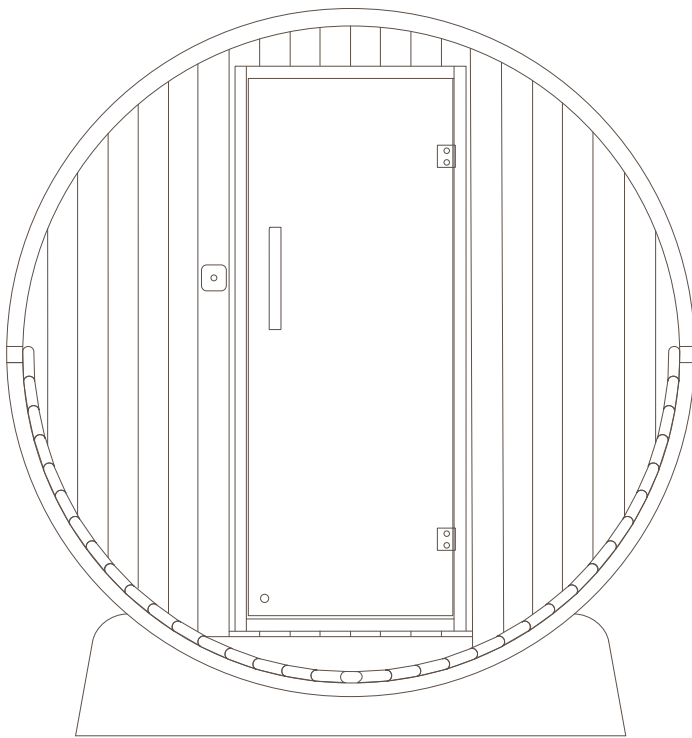

# Found—Space Barrel

Front View →

1960mm

Side View →

2150mm

600mm

500mm

1490mm

- > Sauna MUST be installed on a firm, flat level base. Concrete slabs or structural decking are ideal.
- > Door extends a further 600mm from the front when fully open.
- > Hinges MUST be located on the right hand side of the door.
- > 15 AMP power point required
- > Power 3300 Watts.
- > Power cord is 3.5m long from rear.