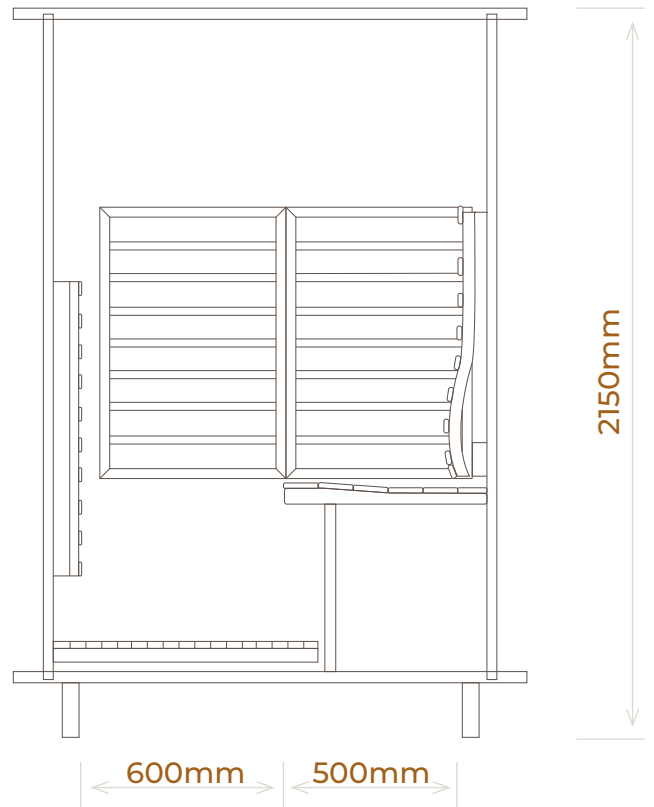

# Found—Space Barrel

Front View →

1960mm

Side View →

2150mm

600mm

500mm

1490mm

- > Sauna MUST be installed on a firm, flat level base. Concrete slabs or structural decking are ideal.
- > Door extends a further 600mm from the front when fully open.
- > Hinges MUST be located on the right hand side of the door.
- > 15 AMP power point required
- > Power 3300 Watts.
- > Power cord is 3.5m long from rear.