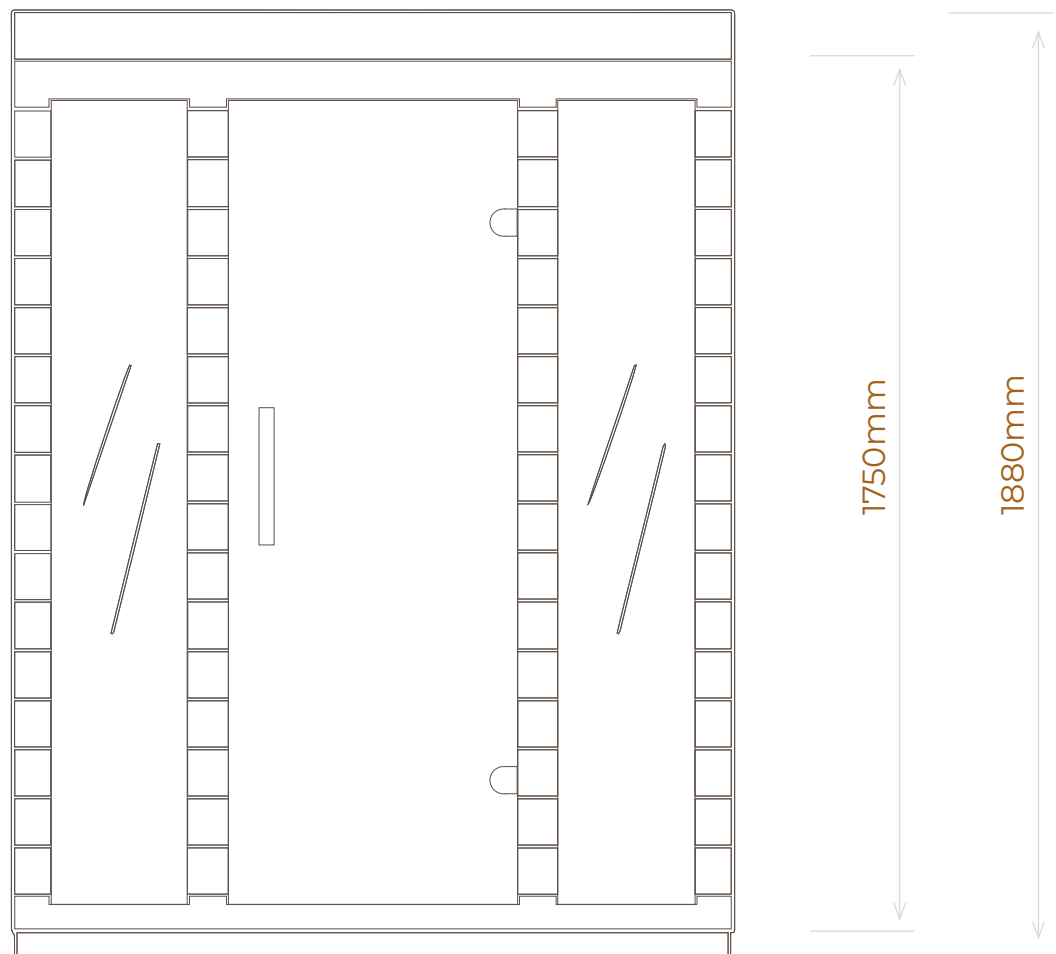

Found—Space 3 Person Lite

Top View →

Front View →

- > Sauna back and sides may sit flat against your wall. No gap is required
- > Door extends a further 540mm from the front of the sauna when fully open
- > Hinges MUST be located on the right hand side of the door
- > Plugs in to a standard 10 Amp, 240V home power point.
- > Power 2120 Watts
- > Power cord is 3.5m long from top.