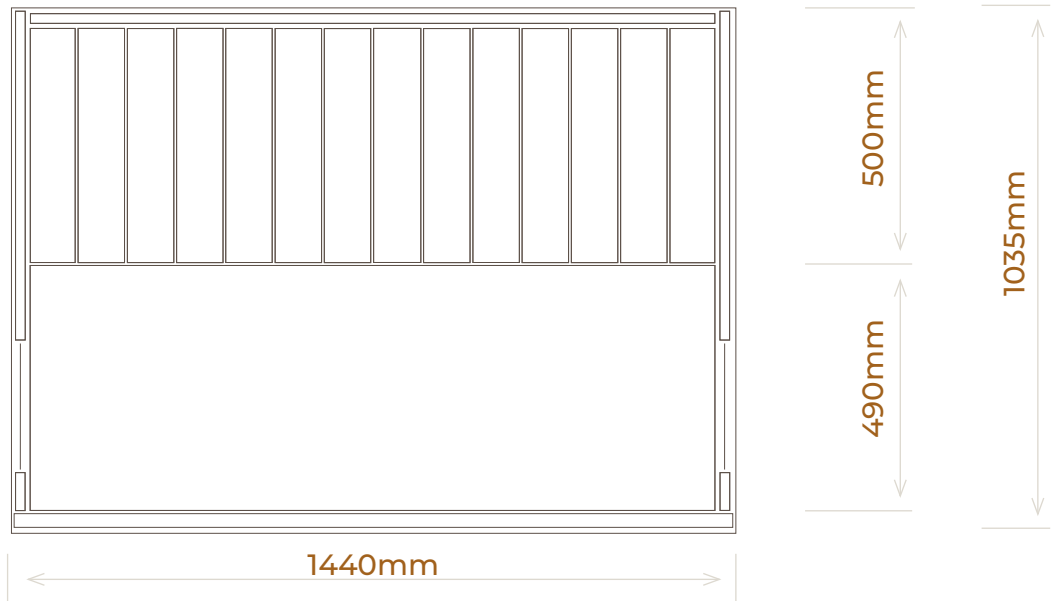

Found—Space 3 Person Lite

Top View →

Front View →

- > Sauna back and sides may sit flat against your wall. No gap is required
- > Door extends a further 540mm from the front of the sauna when fully open
- > Hinges MUST be located on the right hand side of the door
- > Plugs in to a standard 10 Amp, 240V home power point.
- > Power 2120 Watts
- > Power cord is 3.5m long from top.