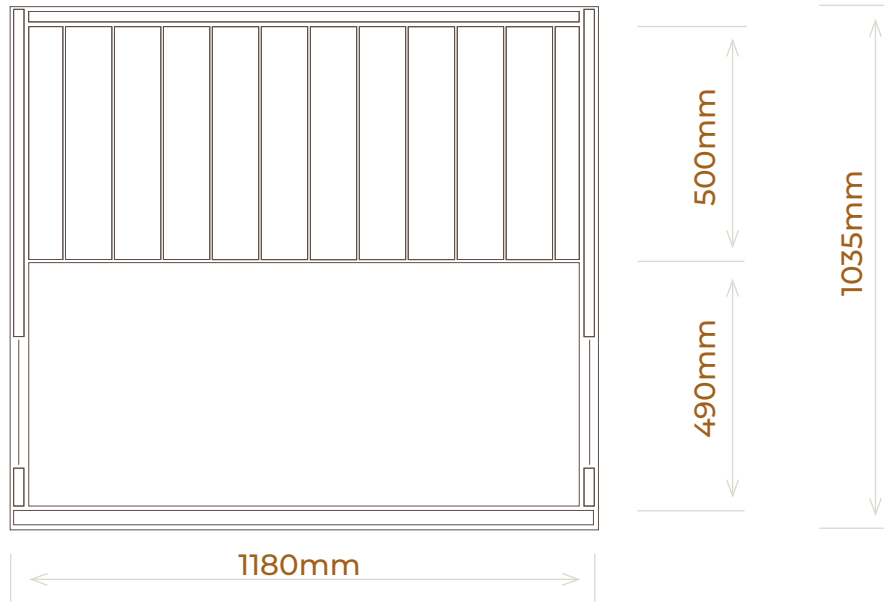

Found—Space 2 Person Lite

Top View →

Front View →

- > Sauna back and sides may sit flat against your wall. No gap is required
- > Door extends a further 540mm from the front of the sauna when fully open
- > Hinges **MUST** be located on the right hand side of the door
- > Plugs in to a standard 10 Amp, 240V home power point.
- > Power 1720 Watts
- > Power cord is 3.5m long from top.