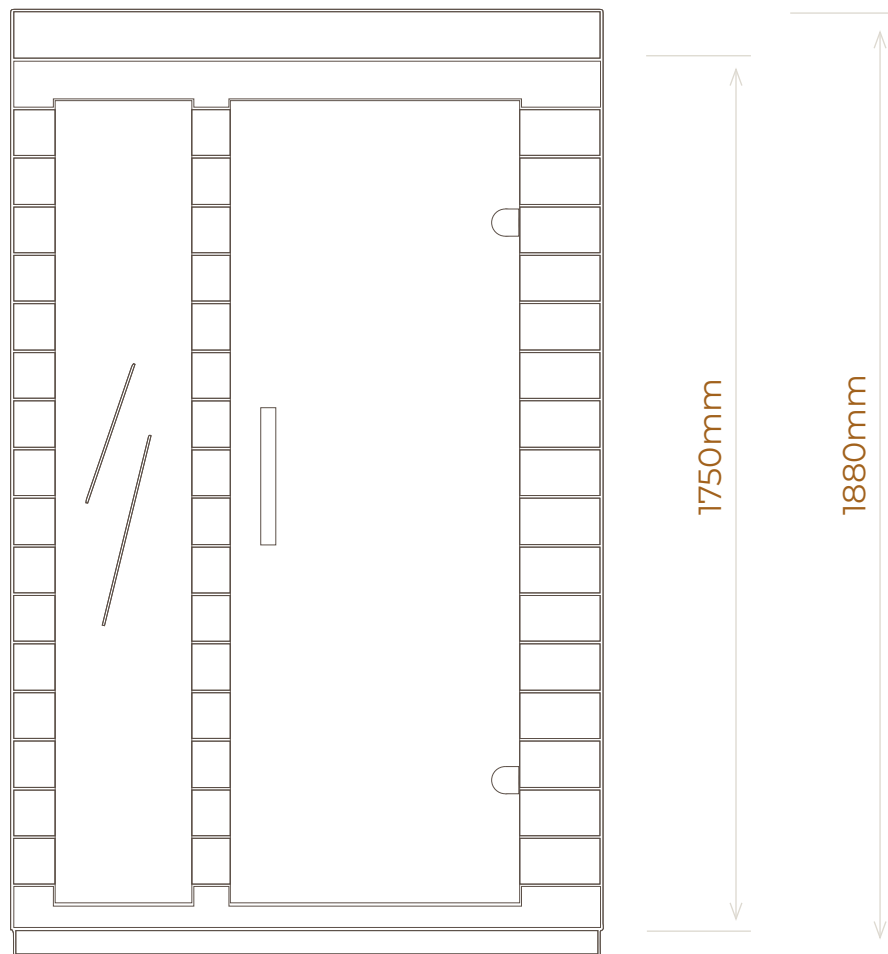

Found—Space 2 Person Lite

Top View →

Front View →

- > Sauna back and sides may sit flat against your wall. No gap is required
- > Door extends a further 540mm from the front of the sauna when fully open
- > Hinges **MUST** be located on the right hand side of the door
- > Plugs in to a standard 10 Amp, 240V home power point.
- > Power 1720 Watts
- > Power cord is 3.5m long from top.