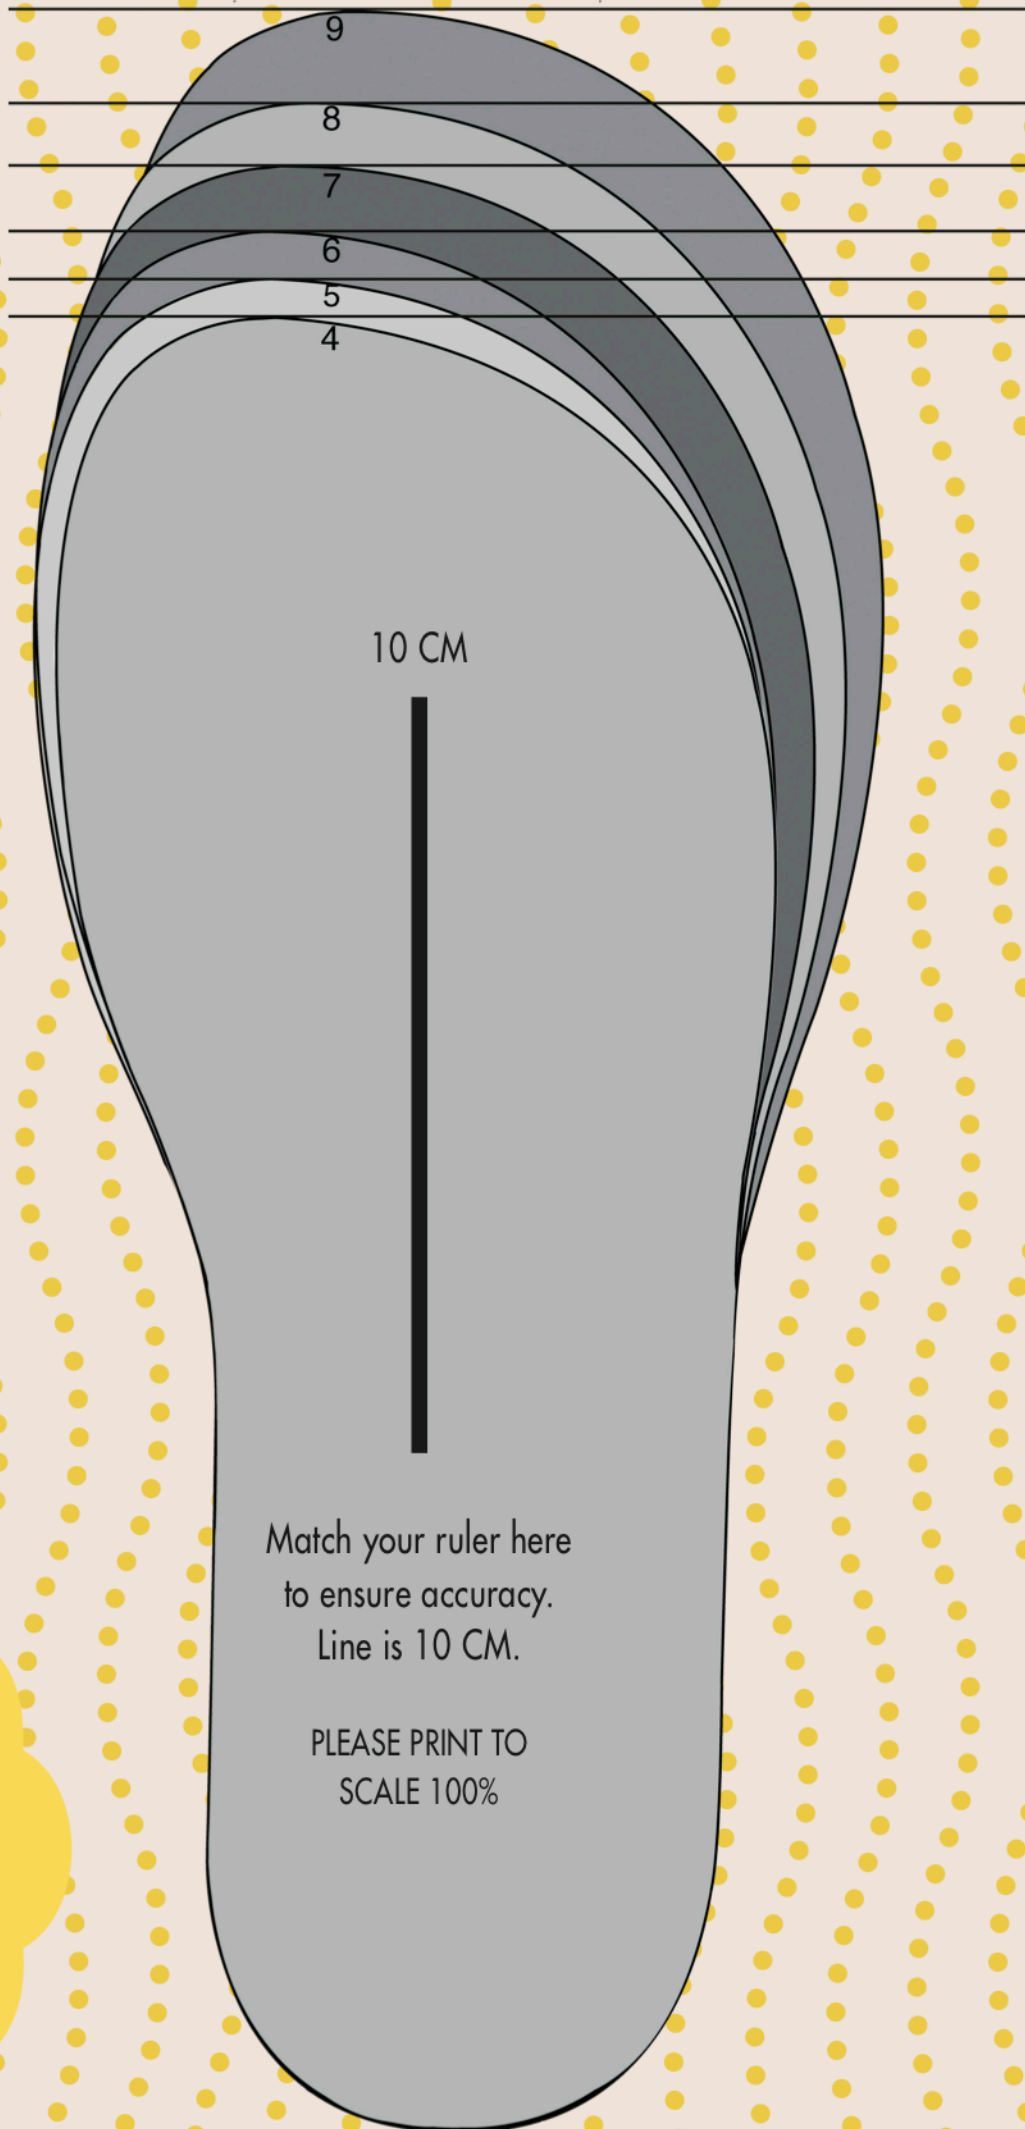

Adult size chart

Please choose the size where
your toes fit comfortably
behind the line - allow 1 cm

Salt Water[®]