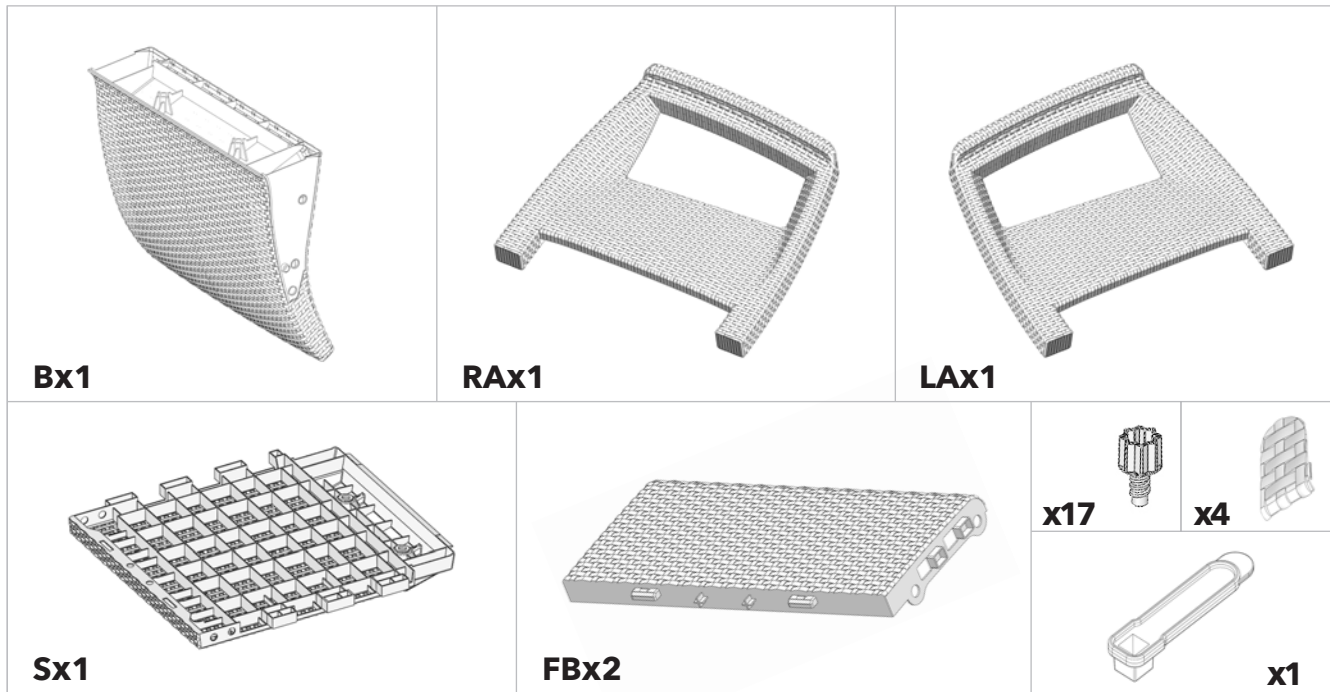

ASSEMBLY INSTRUCTIONS / INSTRUCCIONES DE ENSAMBLE

FERRARA CHAIR

SILLÓN FERRARA

ASSEMBLY PARTS / PIEZAS DE ENSAMBLE

Includes additional screw
Incluye tornillo adicional

CHAIR ASSEMBLY / ENSAMBLE SILLÓN

1

Bx1

Sx1

2

x2

x1

3

FBx1

4

RAx1

5

FBx1

6

x7

7

LAX1

8
 **x7**
**9**
 **1x1**
 **2x1**
 **3x1**
 **4x1**

Not suitable for rain or snow, not suitable for permanent weathering since the variations and inclemencies of the time can affect it. This product has not been manufactured to withstand strong exposure to rain and wind.